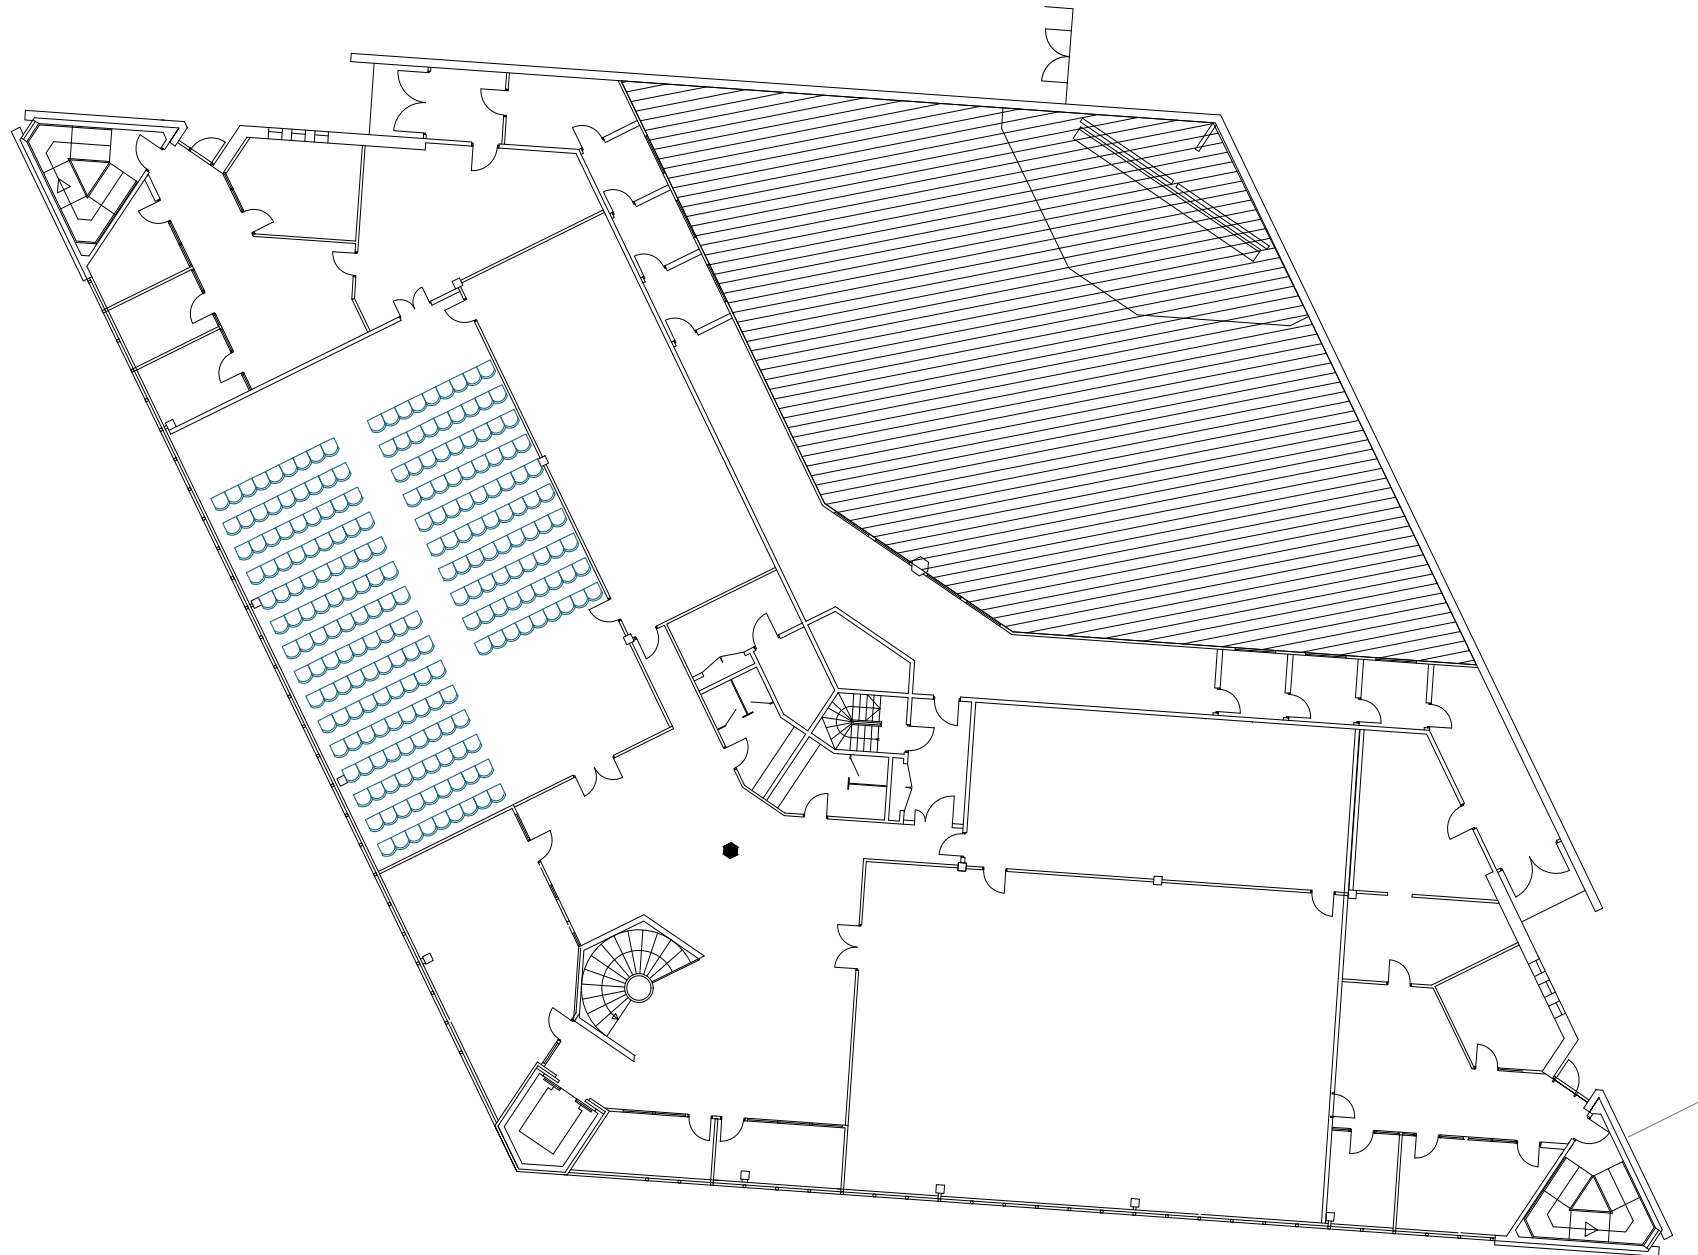

MEDIUM SIZED MEETING ROOMS

Clarion Hotel Energy, Uburen

Area: 200 m²

Capacity: 225 pax

Set up: Cinema

MEDIUM SIZED MEETING ROOMS

Clarion Hotel Energy, Uburen

Area: 200 m²

Capacity: 53 pax

Set up: Cinema - Corona

MEDIUM SIZED MEETING ROOMS

Clarion Hotel Energy, Uburen

Area: 200 m²

Capacity: 144 pax

Set up: Rectangular tables

MEDIUM SIZED MEETING ROOMS

Clarion Hotel Energy, Uburen

Area: 200 m²

Capacity: 30 pax

Set up: Rectangular tables - Corona

MEDIUM SIZED MEETING ROOMS

Clarion Hotel Energy, Uburen

Area: 200 m²

Capacity: 120 pax

Set up: Round tables

MEDIUM SIZED MEETING ROOMS

Clarion Hotel Energy, Uburen

Area: 200 m²

Capacity: 48 pax

Set up: Round tables - Corona

STAVANGER FORUM, UBUREN

Technical specifications