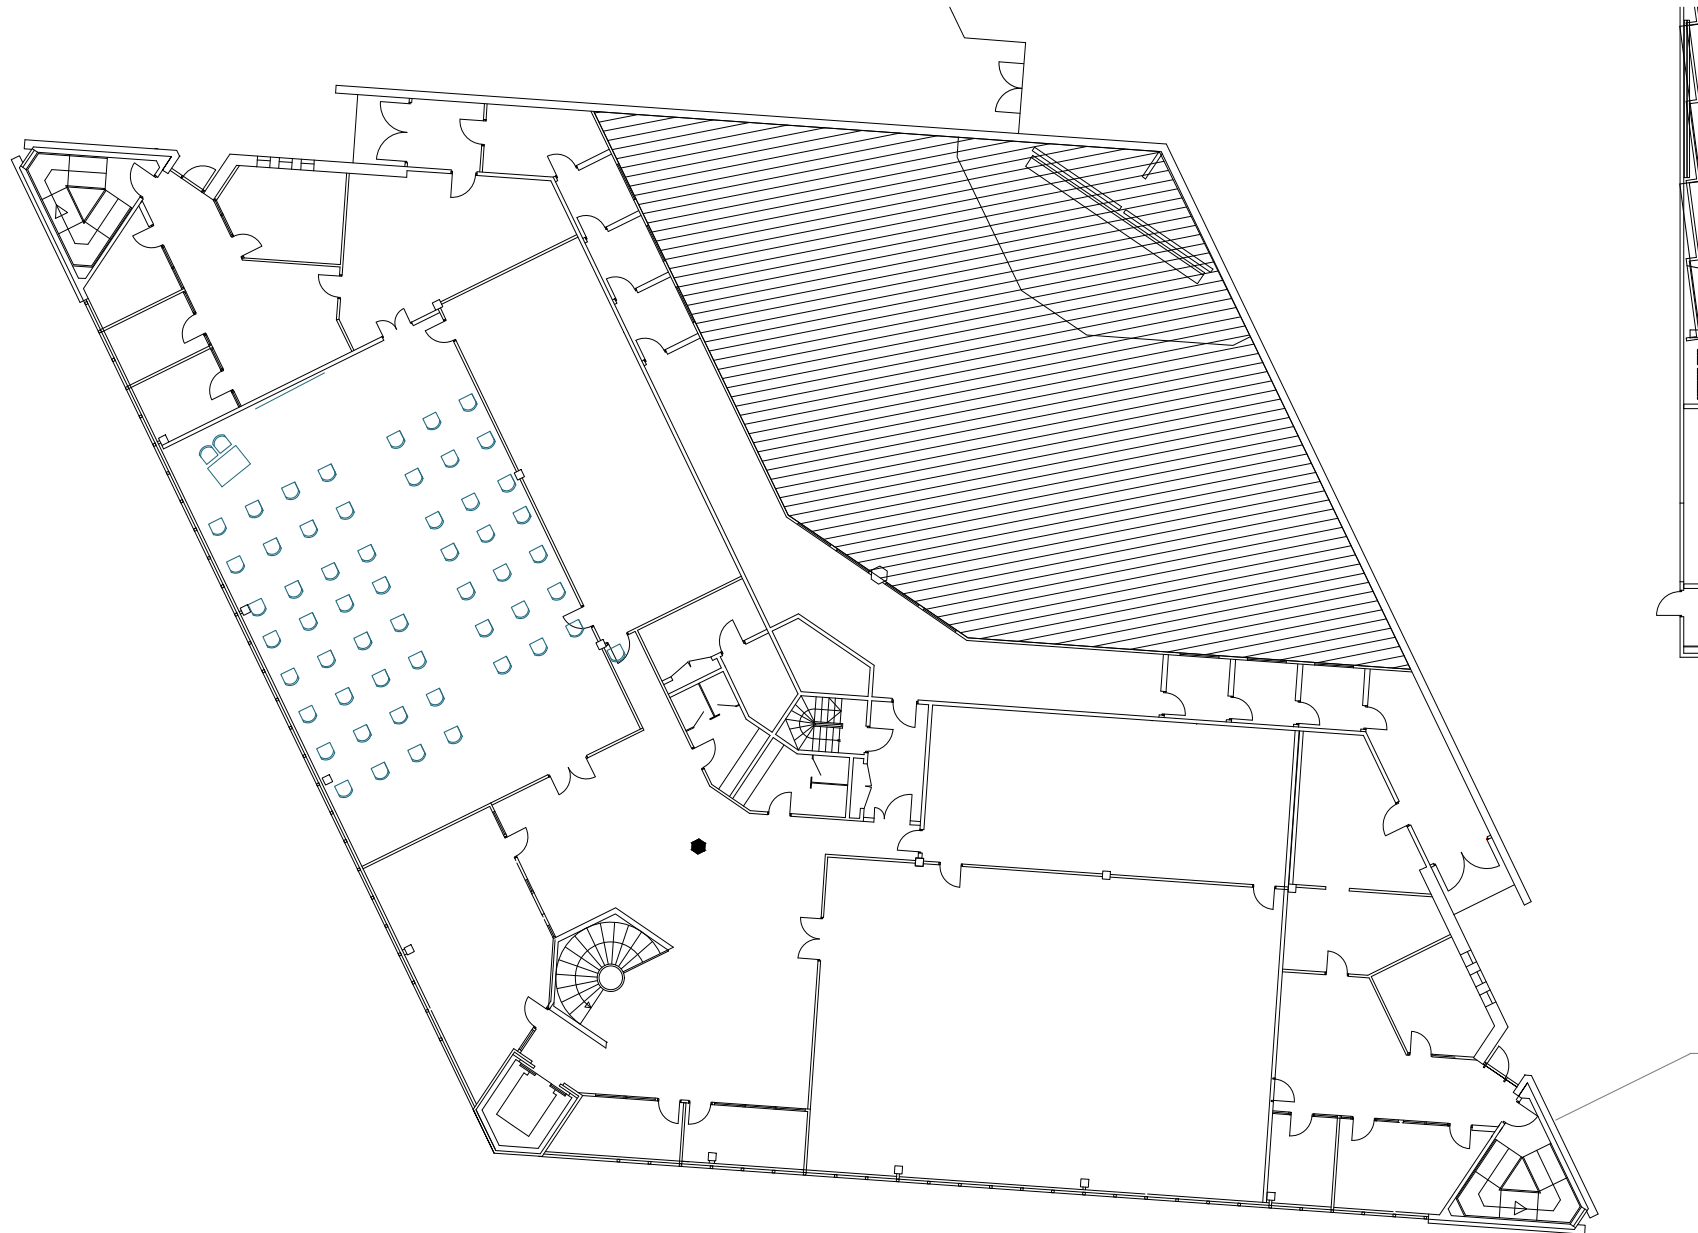

MEDIUM SIZED MEETING ROOMS

Clarion Hotel Energy, Uburen

Area: 200 m²

Capacity: 225 pax

Set up: Cinema

MEDIUM SIZED MEETING ROOMS

Clarion Hotel Energy, Uburen

Area: 200 m²

Capacity: 53 pax

Set up: Cinema - Corona

MEDIUM SIZED MEETING ROOMS

Clarion Hotel Energy, Uburen

Area: 200 m²

Capacity: 144 pax

Set up: Rectangular tables

MEDIUM SIZED MEETING ROOMS

Clarion Hotel Energy, Uburen

Area: 200 m²

Capacity: 30 pax

Set up: Rectangular tables - Corona

MEDIUM SIZED MEETING ROOMS

Clarion Hotel Energy, Uburen

Area: 200 m²

Capacity: 120 pax

Set up: Round tables

MEDIUM SIZED MEETING ROOMS

Clarion Hotel Energy, Uburen

Area: 200 m²

Capacity: 48 pax

Set up: Round tables - Corona

STAVANGER FORUM, UBUREN

Technical specifications