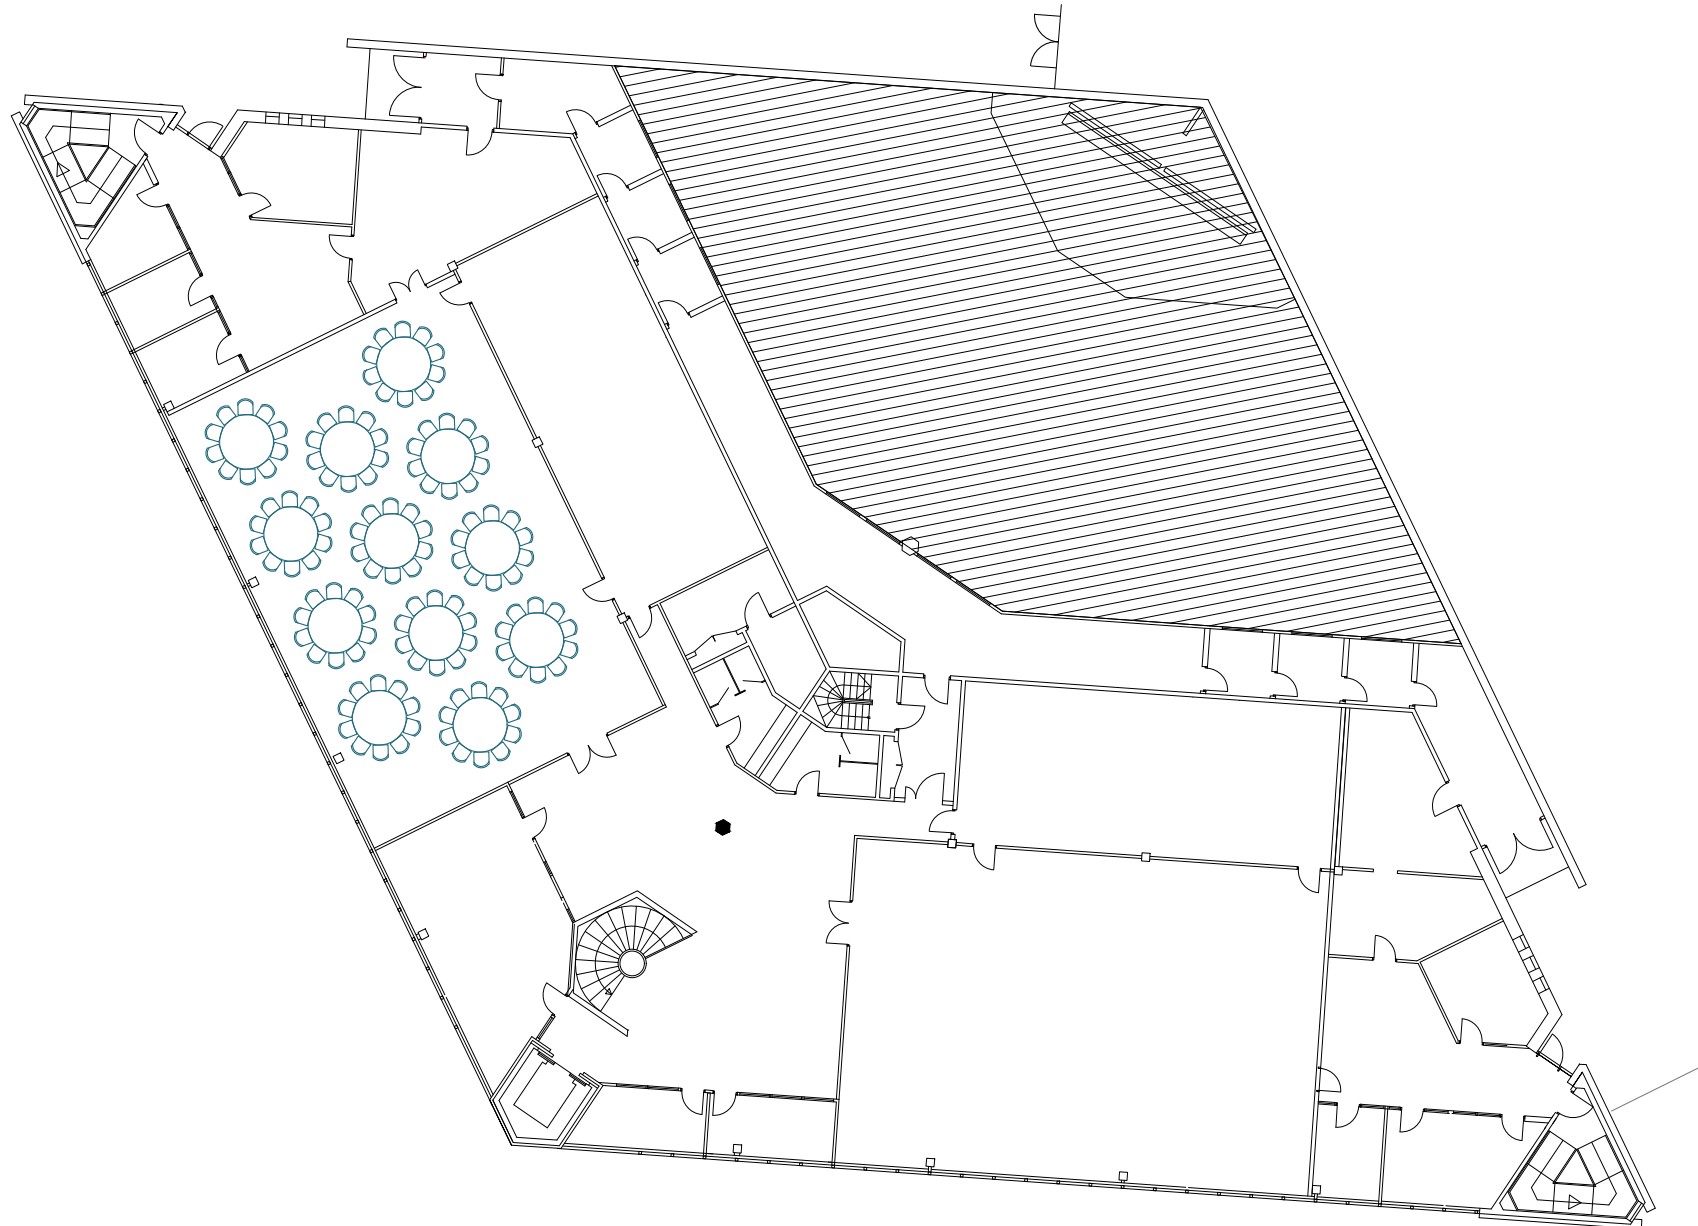

Capacity: 53 pax

Set up: Cinema - Corona

MEDIUM SIZED MEETING ROOMS

Clarion Hotel Energy, Uburen

Area: 200 m²

Capacity: 144 pax

Set up: Rectangular tables

MEDIUM SIZED MEETING ROOMS

Clarion Hotel Energy, Uburen

Area: 200 m²

Capacity: 30 pax

Set up: Rectangular tables - Corona

MEDIUM SIZED MEETING ROOMS

Clarion Hotel Energy, Uburen

Area: 200 m²

Capacity: 120 pax

Set up: Round tables

MEDIUM SIZED MEETING ROOMS

Clarion Hotel Energy, Uburen

Area: 200 m²

Capacity: 48 pax

Set up: Round tables - Corona

STAVANGER FORUM, UBUREN

Technical specifications