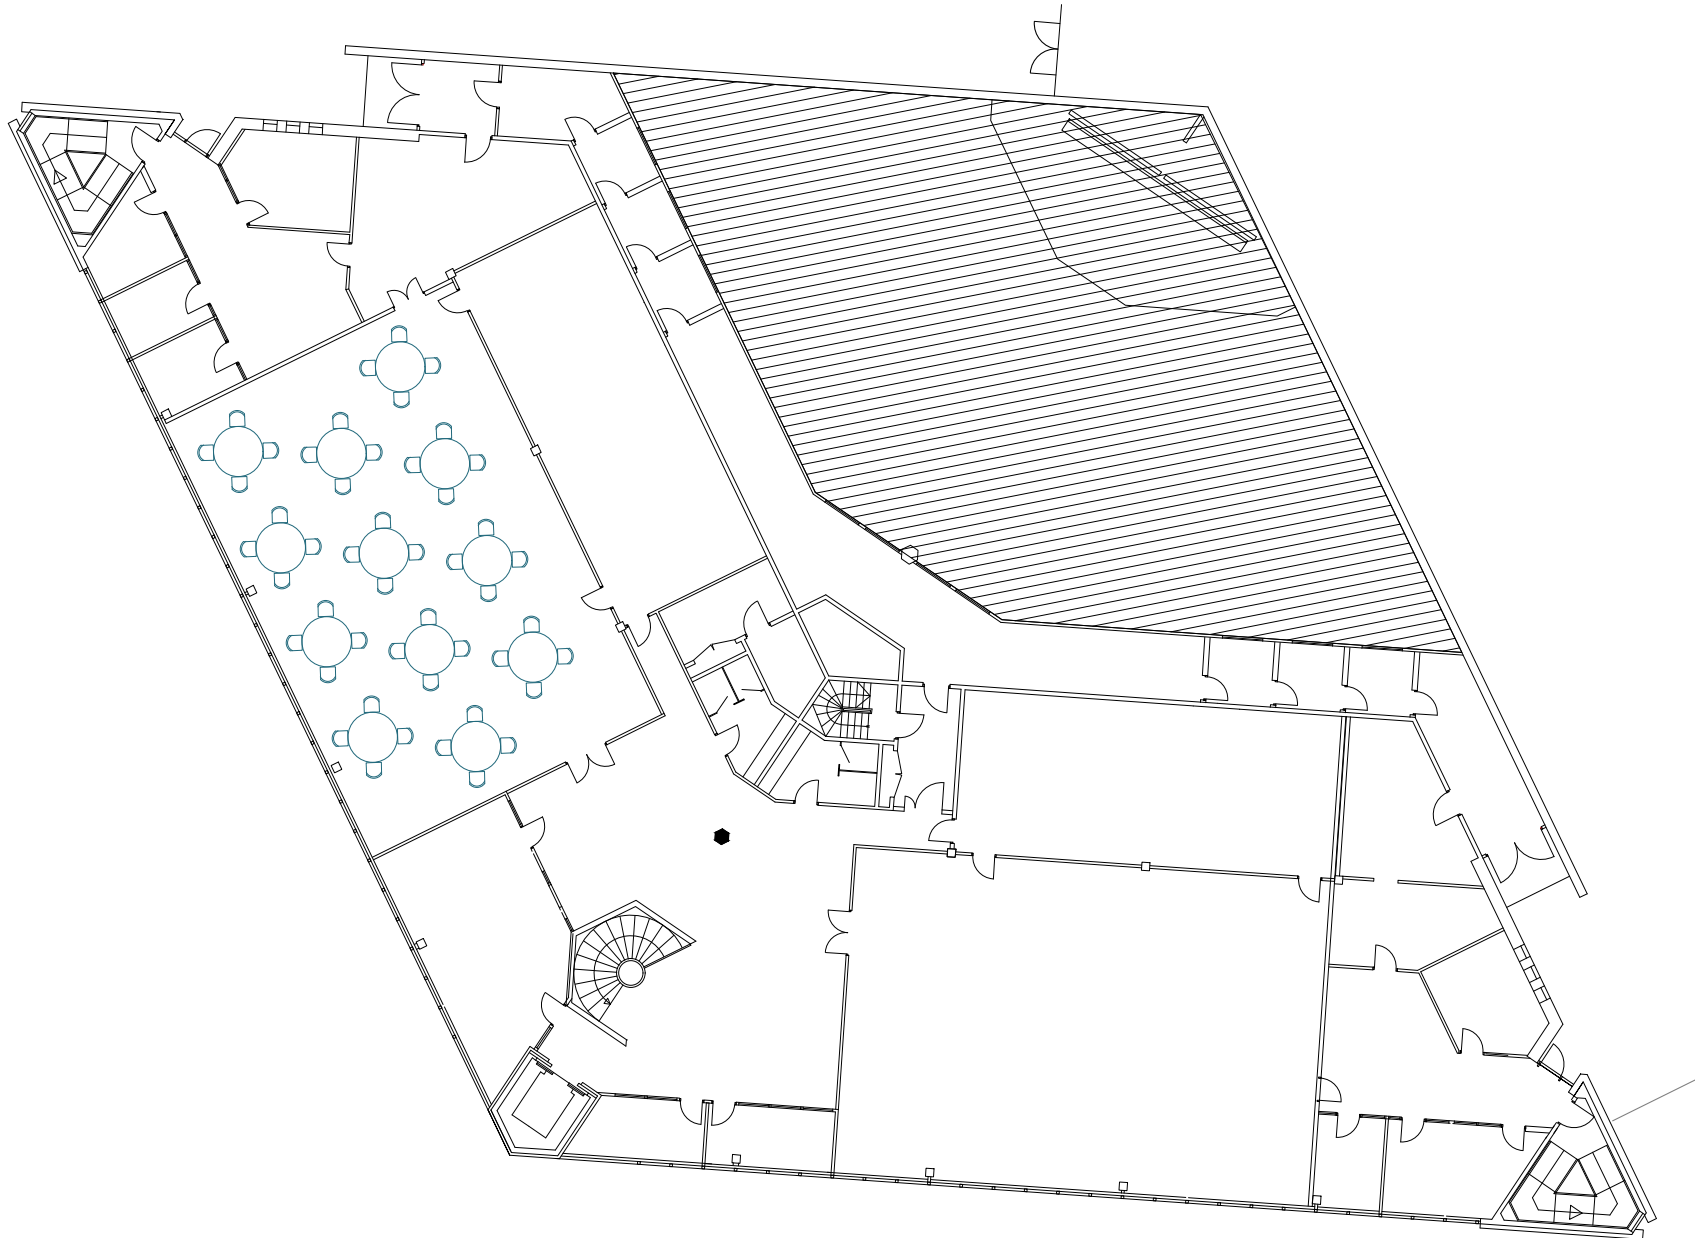

Clarion Hotel Energy, Uburen

Area: 200 m²

Capacity: 30 pax

Set up: Rectangular tables - Corona

MEDIUM SIZED MEETING ROOMS

Clarion Hotel Energy, Uburen

Area: 200 m²

Capacity: 120 pax

Set up: Round tables

MEDIUM SIZED MEETING ROOMS

Clarion Hotel Energy, Uburen

Area: 200 m²

Capacity: 48 pax

Set up: Round tables - Corona

STAVANGER FORUM, UBUREN

Technical specifications