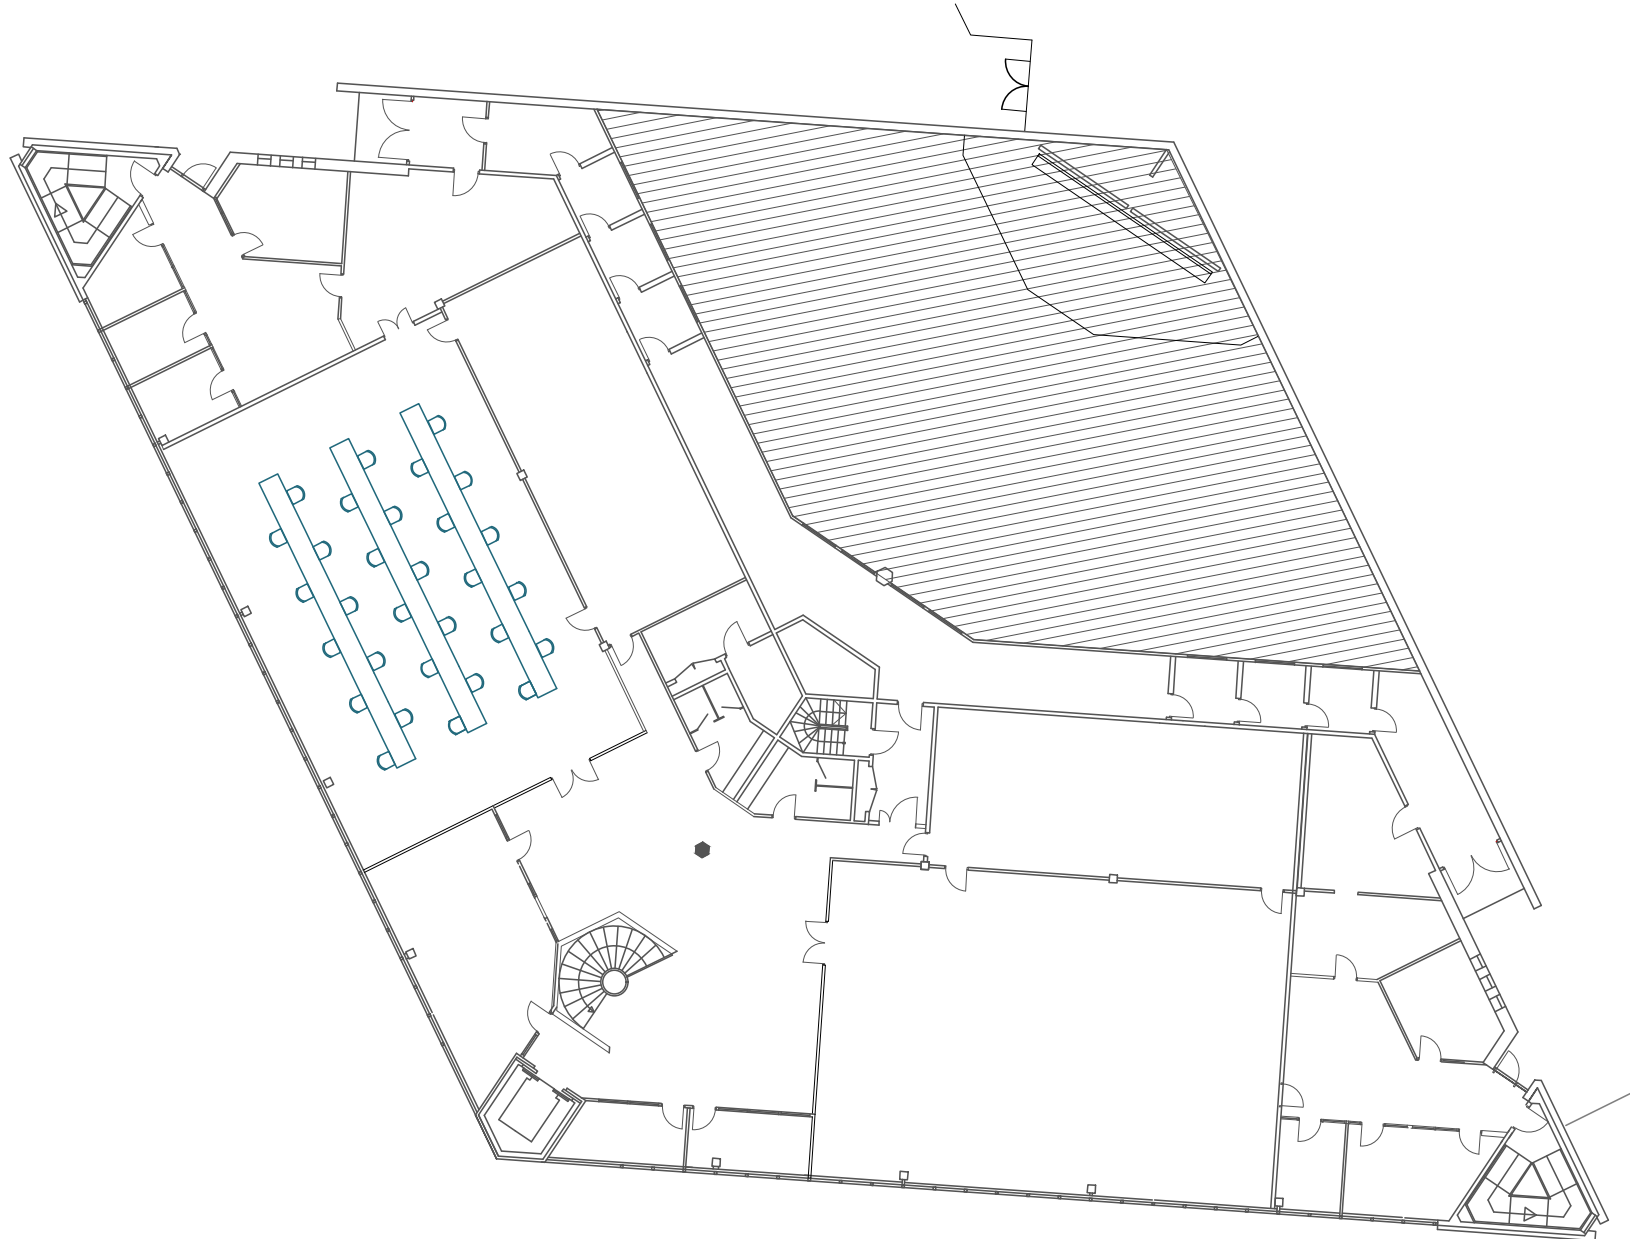

MEDIUM SIZED MEETING ROOMS

Clarion Hotel Energy, Uburen

Area: 200 m²

Capacity: 225 pax

Set up: Cinema

MEDIUM SIZED MEETING ROOMS

Clarion Hotel Energy, Uburen

Area: 200 m²

Capacity: 53 pax

Set up: Cinema - Corona

MEDIUM SIZED MEETING ROOMS

Clarion Hotel Energy, Uburen

Area: 200 m²

Capacity: 144 pax

Set up: Rectangular tables

MEDIUM SIZED MEETING ROOMS

Clarion Hotel Energy, Uburen

Area: 200 m²

Capacity: 30 pax

Set up: Rectangular tables - Corona

MEDIUM SIZED MEETING ROOMS

Clarion Hotel Energy, Uburen

Area: 200 m²

Capacity: 120 pax

Set up: Round tables

MEDIUM SIZED MEETING ROOMS

Clarion Hotel Energy, Uburen

Area: 200 m²

Capacity: 48 pax

Set up: Round tables - Corona

STAVANGER FORUM, UBUREN

Technical specifications