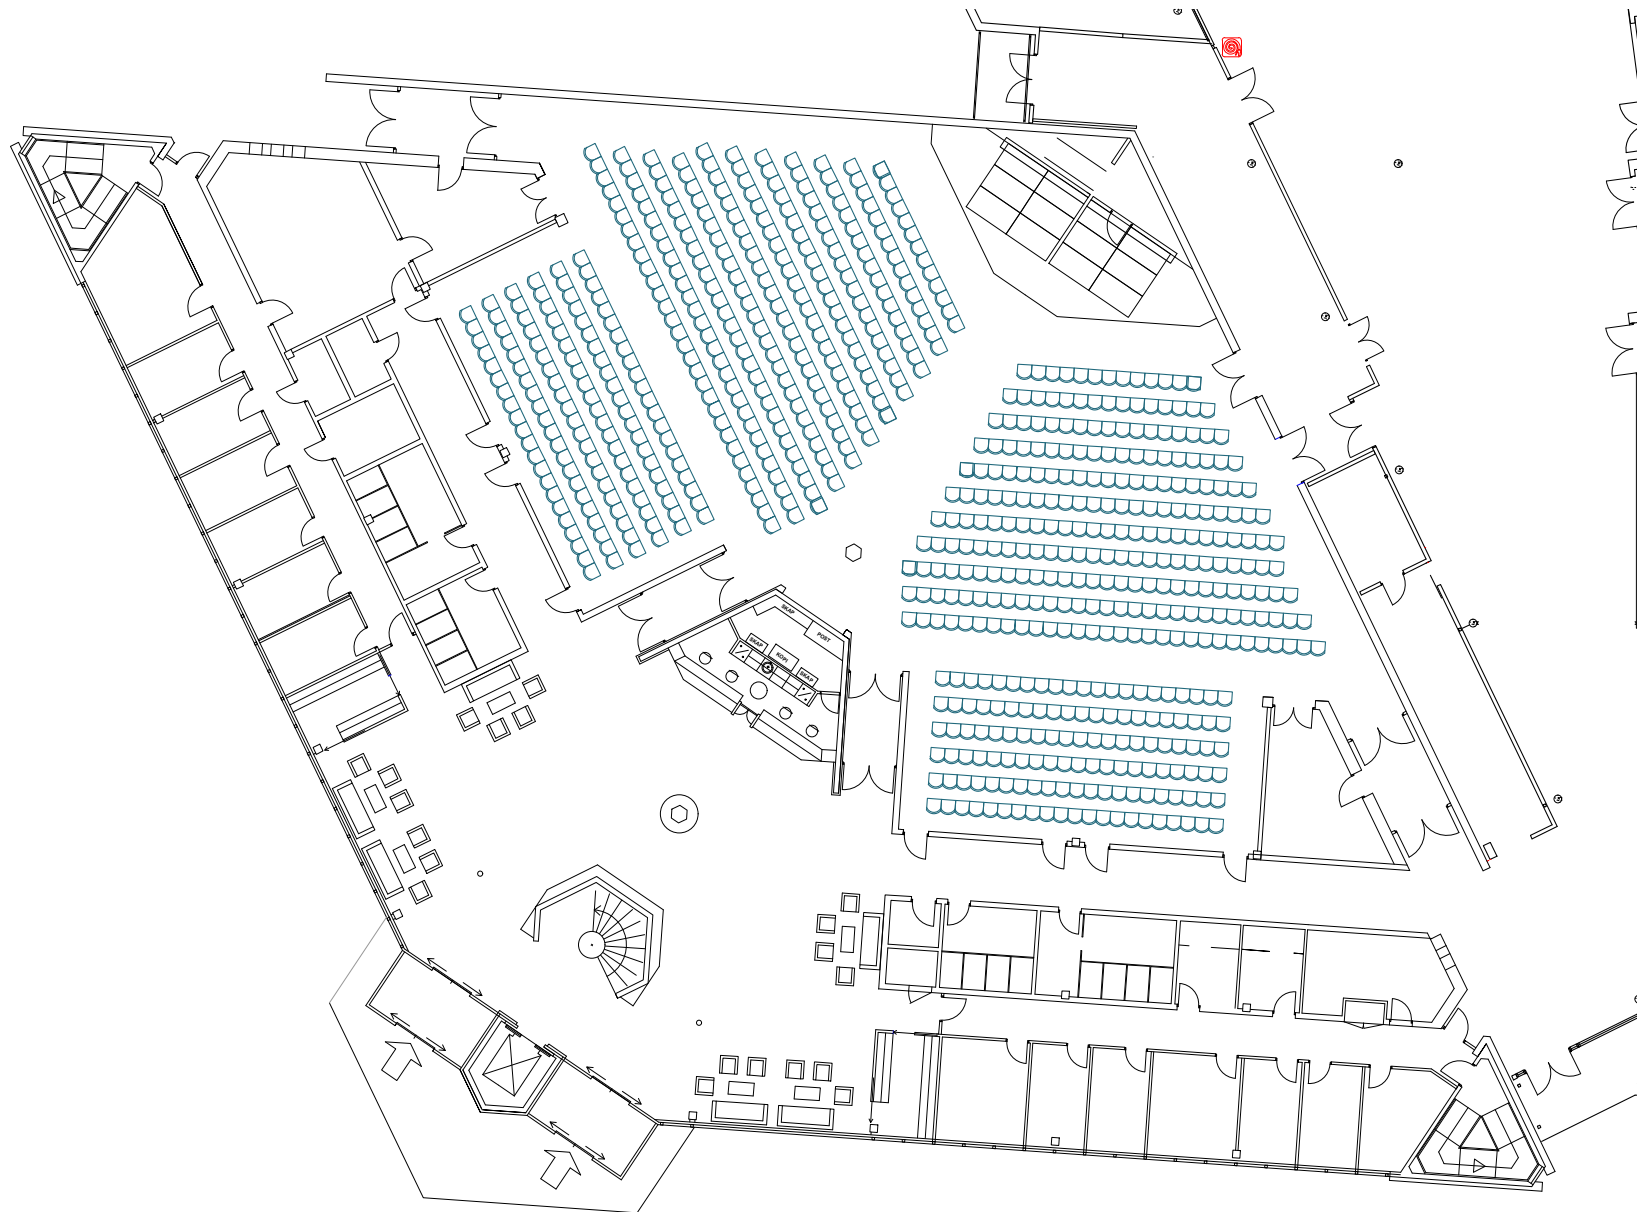

EXTRA LARGE MEETING ROOMS

Lysefjorden, Stavanger Forum

Area: 640 m²

Capacity: 744 pax

Set up: Cinema

EXTRA LARGE MEETING ROOMS

Lysefjorden, Stavanger Forum

Area: 640 m²

Capacity: 188 pax

Set up: Cinema - Corona

EXTRA LARGE MEETING ROOMS

Lysefjorden, Stavanger Forum

Area: 640 m²

Capacity: 488 pax

Set up: Rectangular tables

EXTRA LARGE MEETING ROOMS

Lysefjorden, Stavanger Forum

Area: 640 m²

Capacity: 112 pax

Set up: Rectangular tables - Corona

EXTRA LARGE MEETING ROOMS

Lysefjorden, Stavanger Forum

Area: 640 m²

Capacity: 340 pax

Set up: Round tables

EXTRA LARGE MEETING ROOMS

Mastrafjorden A + B, Stavanger Forum

Area: 640 m²

Capacity: 136 pax

Set up: Round tables - Corona

LYSEFJORDEN, STAVANGER FORUM

Technical specifications