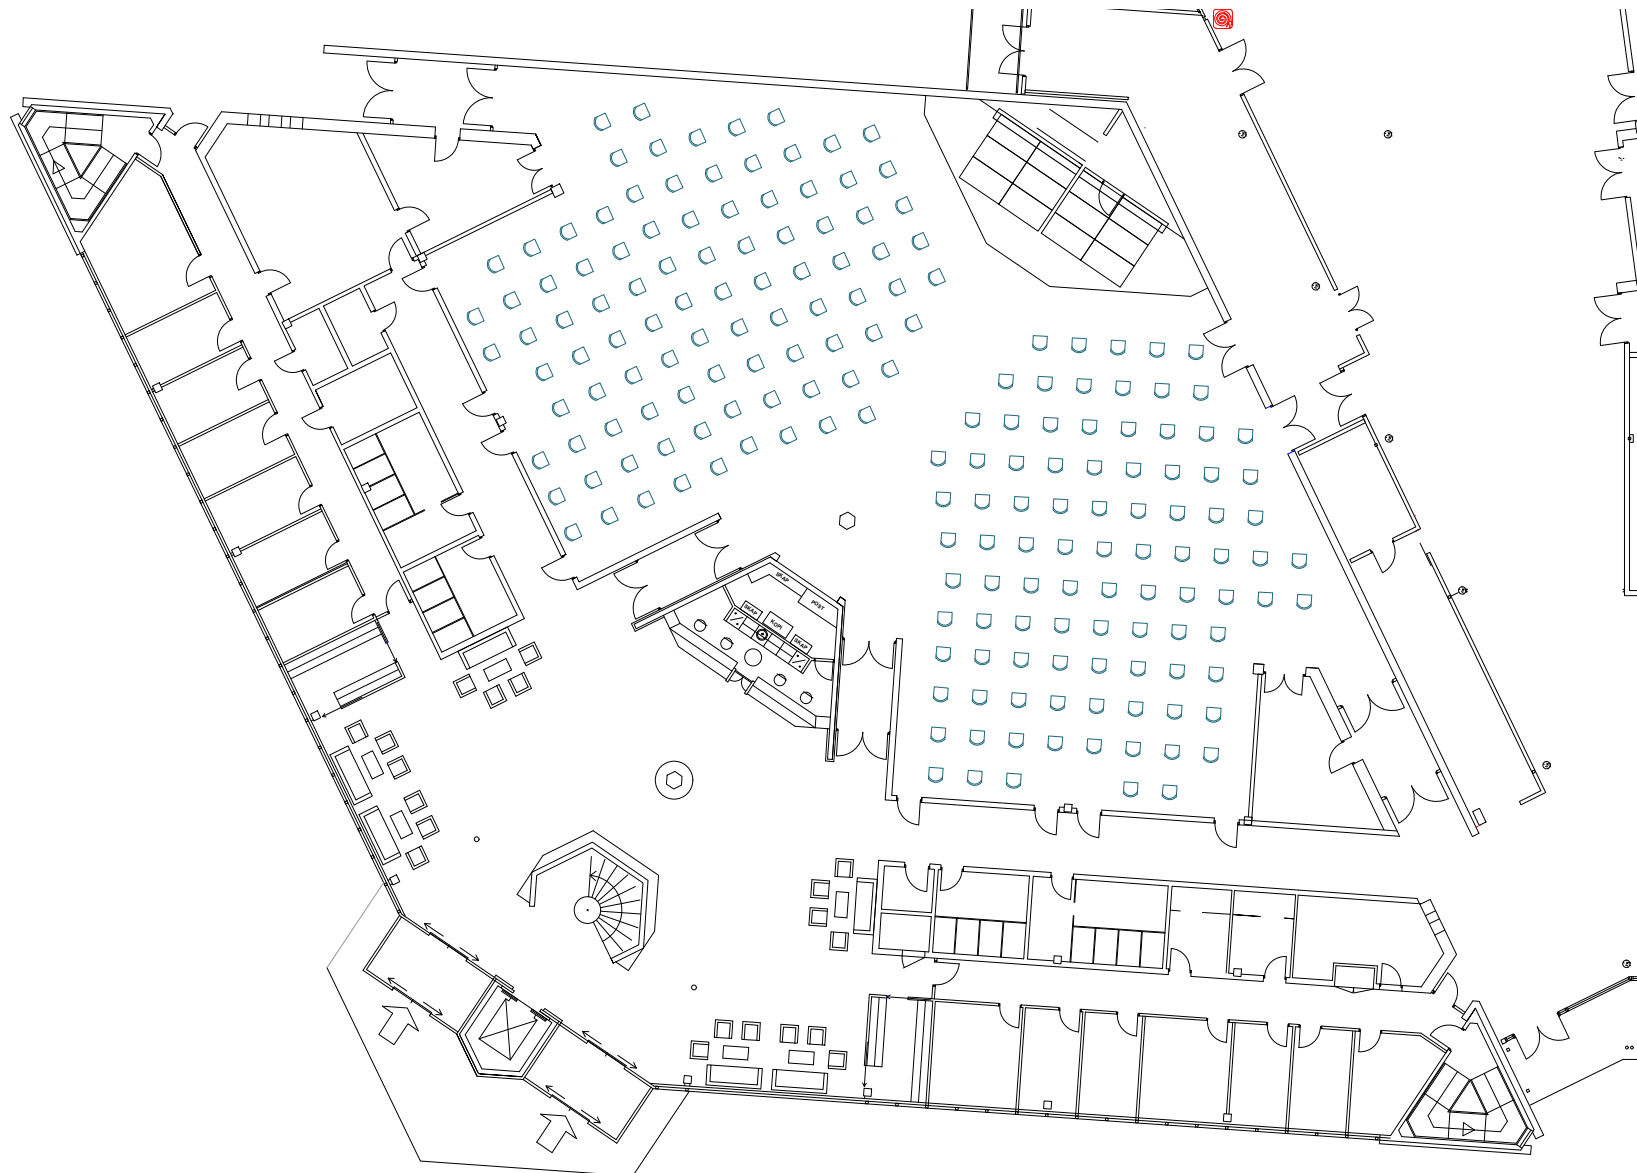

EXTRA LARGE MEETING ROOMS

Lysefjorden, Stavanger Forum

Area: 640 m²

Capacity: 744 pax

Set up: Cinema

EXTRA LARGE MEETING ROOMS

Lysefjorden, Stavanger Forum

Area: 640 m²

Capacity: 188 pax

Set up: Cinema - Corona

EXTRA LARGE MEETING ROOMS

Lysefjorden, Stavanger Forum

Area: 640 m²

Capacity: 488 pax

Set up: Rectangular tables

EXTRA LARGE MEETING ROOMS

Lysefjorden, Stavanger Forum

Area: 640 m²

Capacity: 112 pax

Set up: Rectangular tables - Corona

EXTRA LARGE MEETING ROOMS

Lysefjorden, Stavanger Forum

Area: 640 m²

Capacity: 340 pax

Set up: Round tables

EXTRA LARGE MEETING ROOMS

Mastrafjorden A + B, Stavanger Forum

Area: 640 m²

Capacity: 136 pax

Set up: Round tables - Corona

LYSEFJORDEN, STAVANGER FORUM

Technical specifications