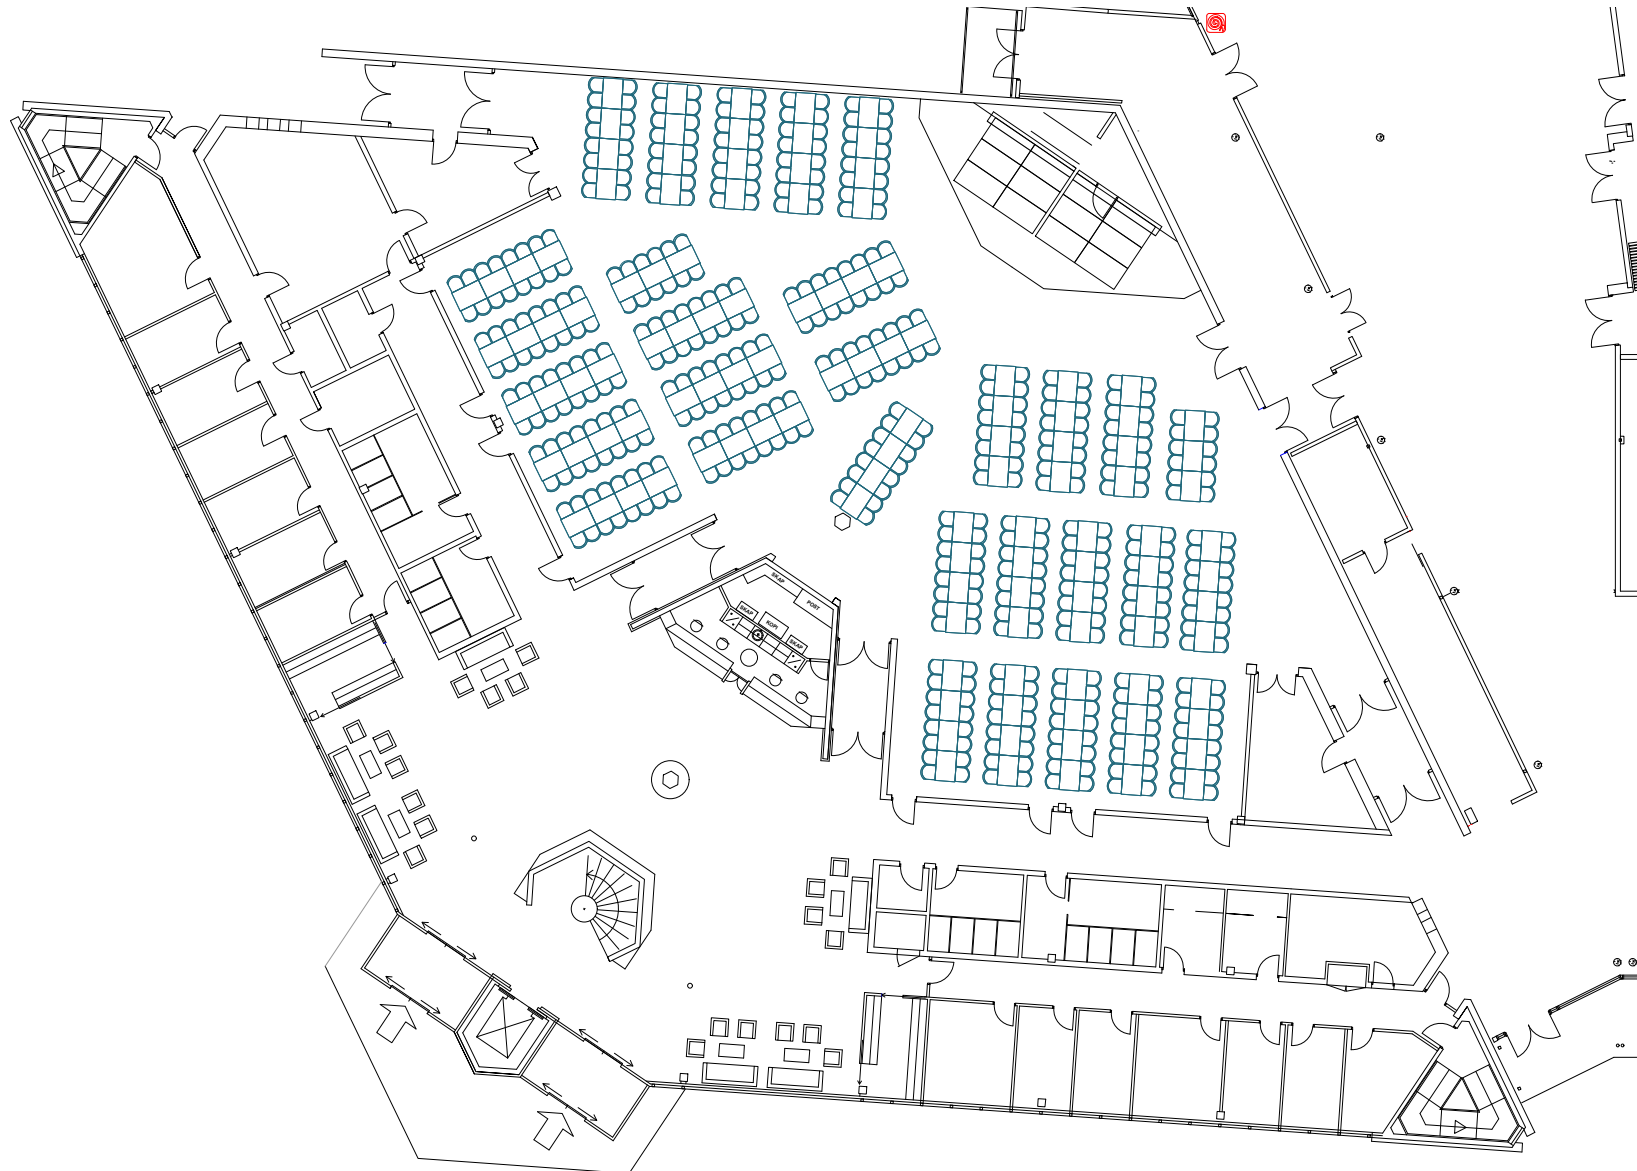

Capacity: 188 pax

Set up: Cinema - Corona

EXTRA LARGE MEETING ROOMS

Lysefjorden, Stavanger Forum

Area: 640 m²

Capacity: 488 pax

Set up: Rectangular tables

EXTRA LARGE MEETING ROOMS

Lysefjorden, Stavanger Forum

Area: 640 m²

Capacity: 112 pax

Set up: Rectangular tables - Corona

EXTRA LARGE MEETING ROOMS

Lysefjorden, Stavanger Forum

Area: 640 m²

Capacity: 340 pax

Set up: Round tables

EXTRA LARGE MEETING ROOMS

Mastrafjorden A + B, Stavanger Forum

Area: 640 m²

Capacity: 136 pax

Set up: Round tables - Corona

LYSEFJORDEN, STAVANGER FORUM

Technical specifications