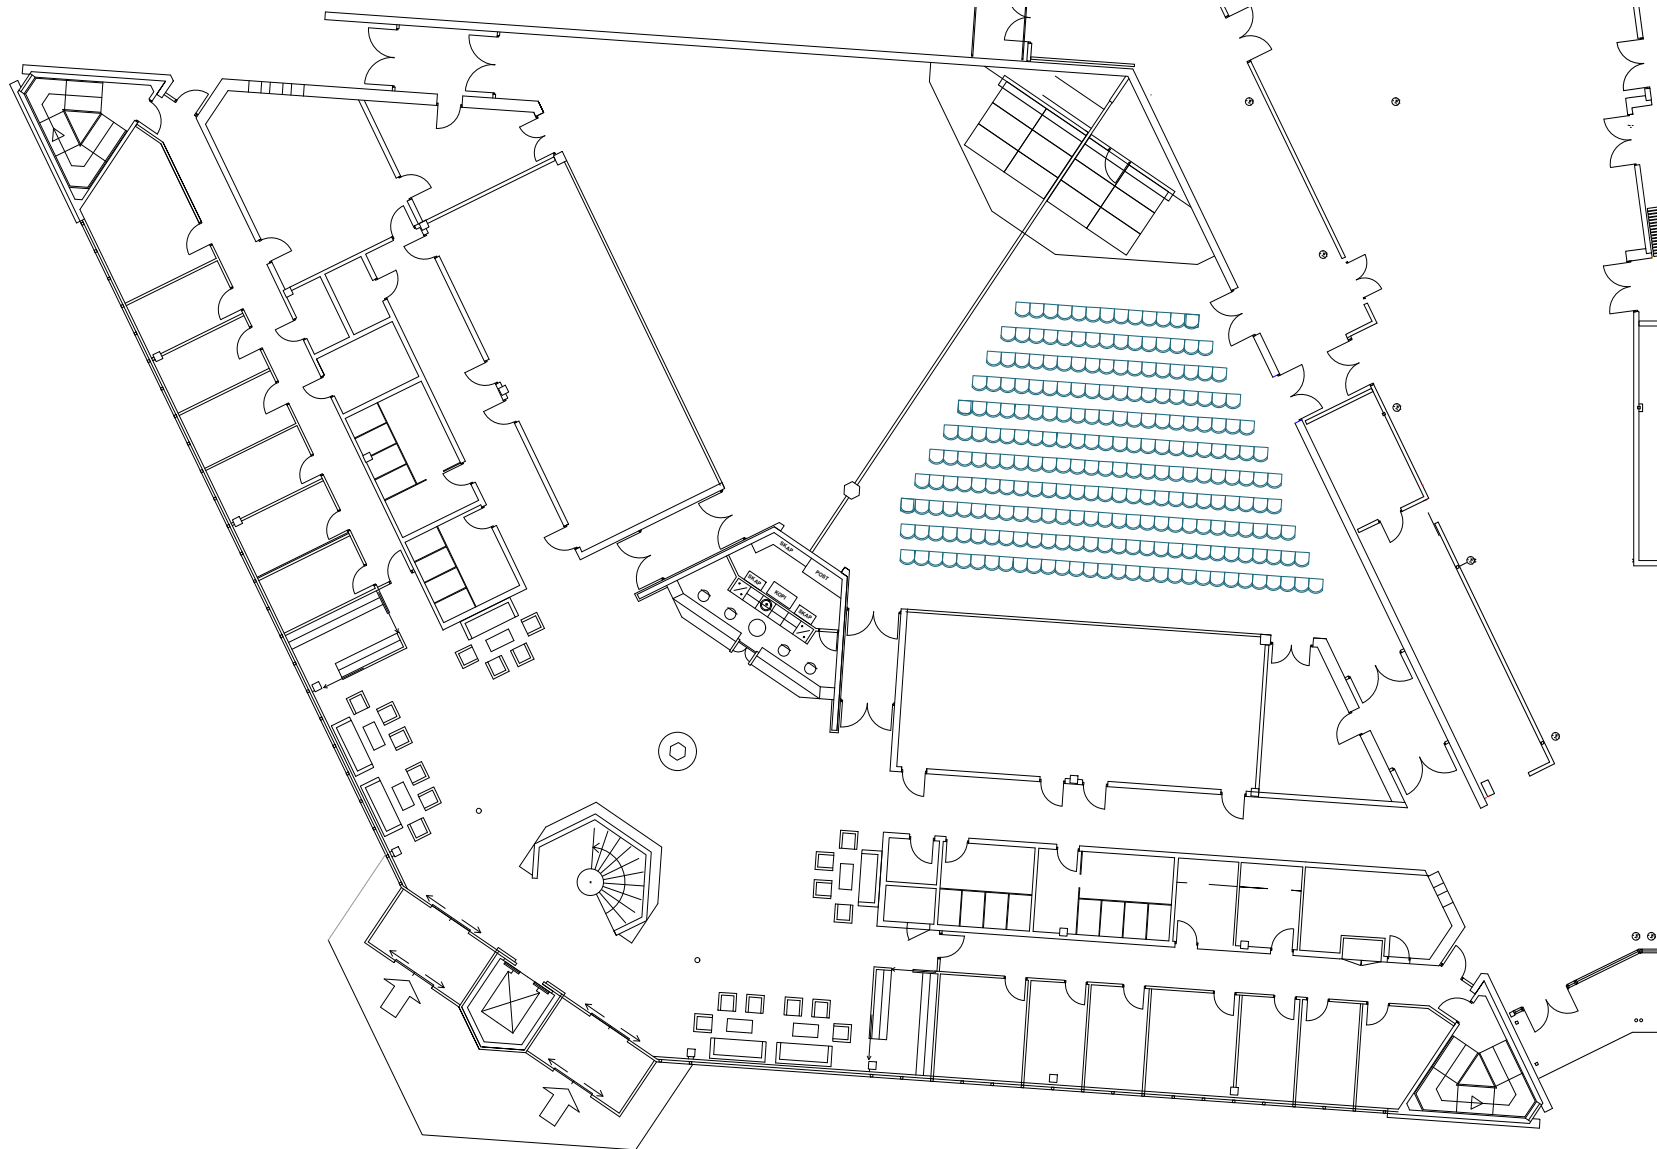

MEDIUM-SIZED MEETING ROOMS

Lysefjorden B, Stavanger Forum

Area: 240 m²

Capacity: 246 pax

Set up: Cinema

MEDIUM-SIZED MEETING ROOMS

Lysefjorden B, Stavanger Forum

Area: 240 m²

Capacity: 57 pax

Set up: Cinema - Corona

MEDIUM-SIZED MEETING ROOMS

Lysefjorden B, Stavanger Forum

Area: 240 m²

Capacity: 140 pax

Set up: Rectangular tables

MEDIUM-SIZED MEETING ROOMS

Lysefjorden B, Stavanger Forum

Area: 240 m²

Capacity: 120 pax

Set up: Round tables

LYSEFJORDEN B, STAVANGER FORUM

Technical specifications

		Comments	
Network	x/x mbps		For full technical specification, contact Eli Anne Fossdal at elianne@imiforum.no
Projector	ANSII / Lumen		
		None	
Back stage accommodation	None		
House lightning	None		
House sound / PA equipment	None		
Truss / ceiling hight	No truss. N/A meter ceiling height.		
Stage	None		
Drapes	None		