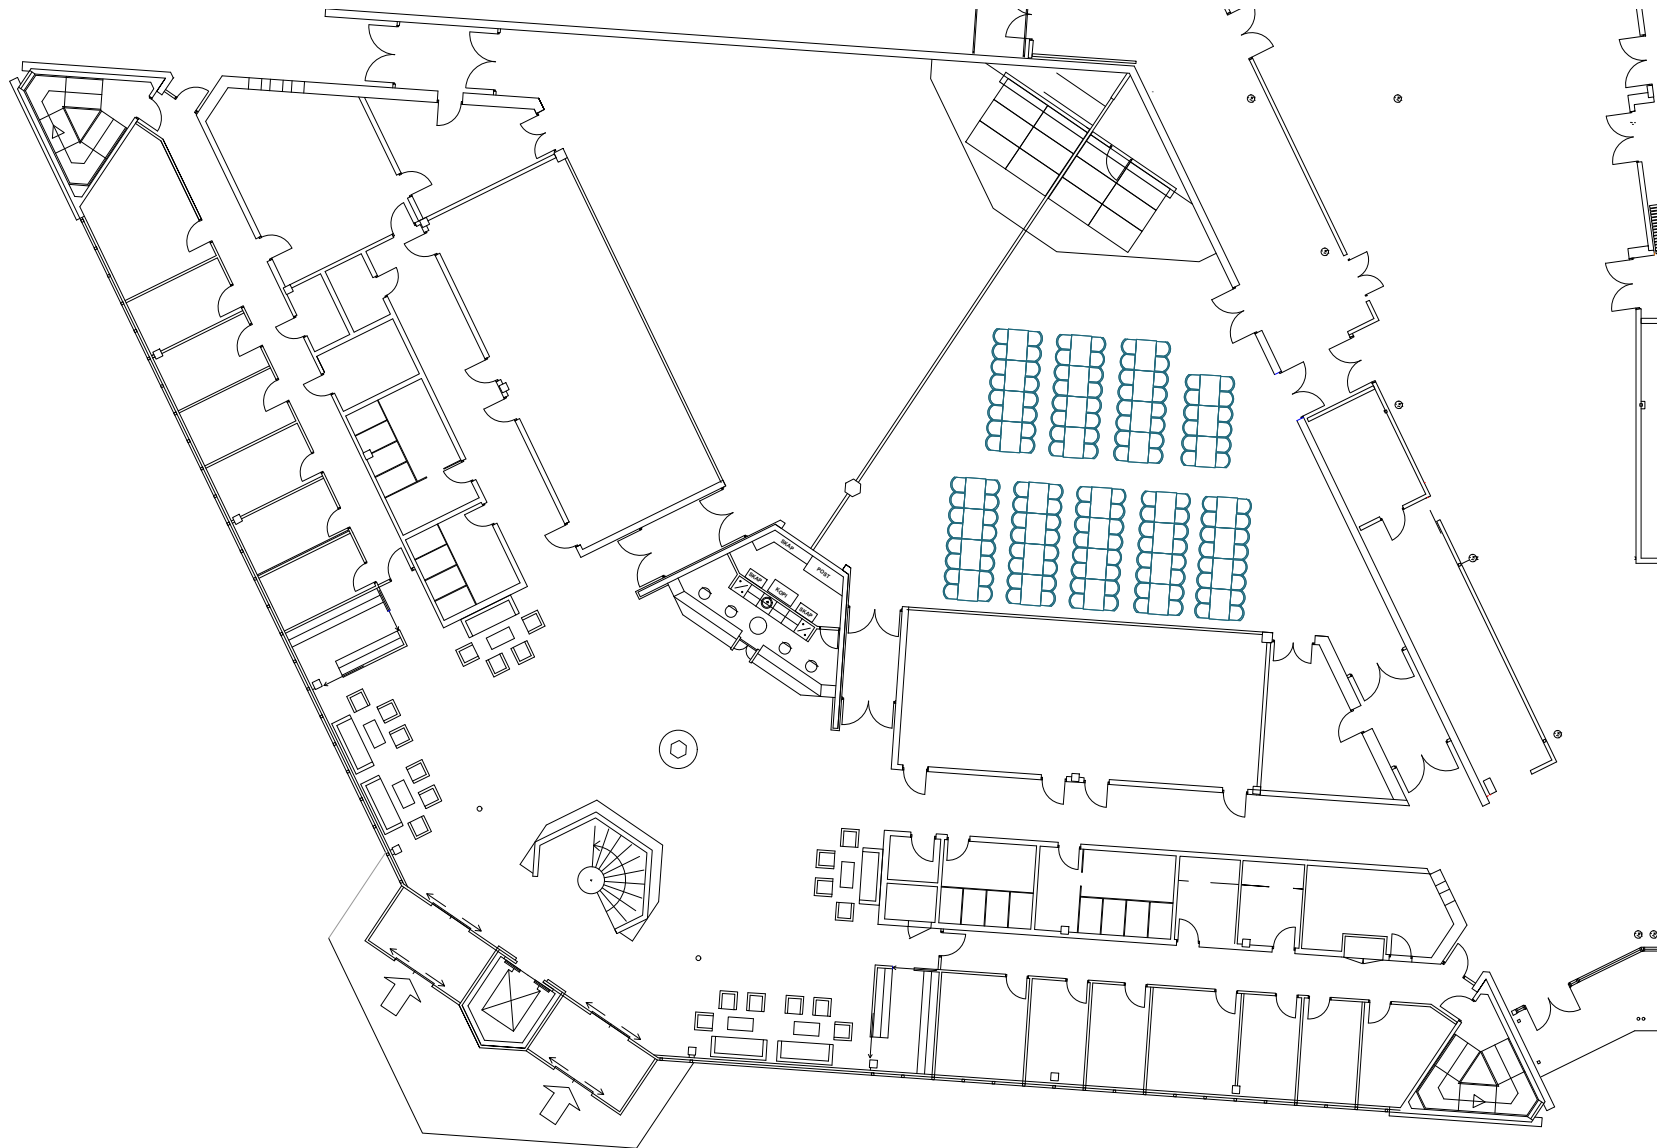

MEDIUM-SIZED MEETING ROOMS

Lysefjorden B, Stavanger Forum

Area: 240 m²

Capacity: 246 pax

Set up: Cinema

MEDIUM-SIZED MEETING ROOMS

Lysefjorden B, Stavanger Forum

Area: 240 m²

Capacity: 57 pax

Set up: Cinema - Corona

MEDIUM-SIZED MEETING ROOMS

Lysefjorden B, Stavanger Forum

Area: 240 m²

Capacity: 140 pax

Set up: Rectangular tables

MEDIUM-SIZED MEETING ROOMS

Lysefjorden B, Stavanger Forum

Area: 240 m²

Capacity: 120 pax

Set up: Round tables

LYSEFJORDEN B, STAVANGER FORUM

Technical specifications

		Comments	
Network	x/x mbps		For full technical specification, contact Eli Anne Fossdal at elianne@imiforum.no
Projector	ANSII / Lumen		
		None	
Back stage accommodation	None		
House lightning	None		
House sound / PA equipment	None		
Truss / ceiling hight	No truss. N/A meter ceiling height.		
Stage	None		
Drapes	None		