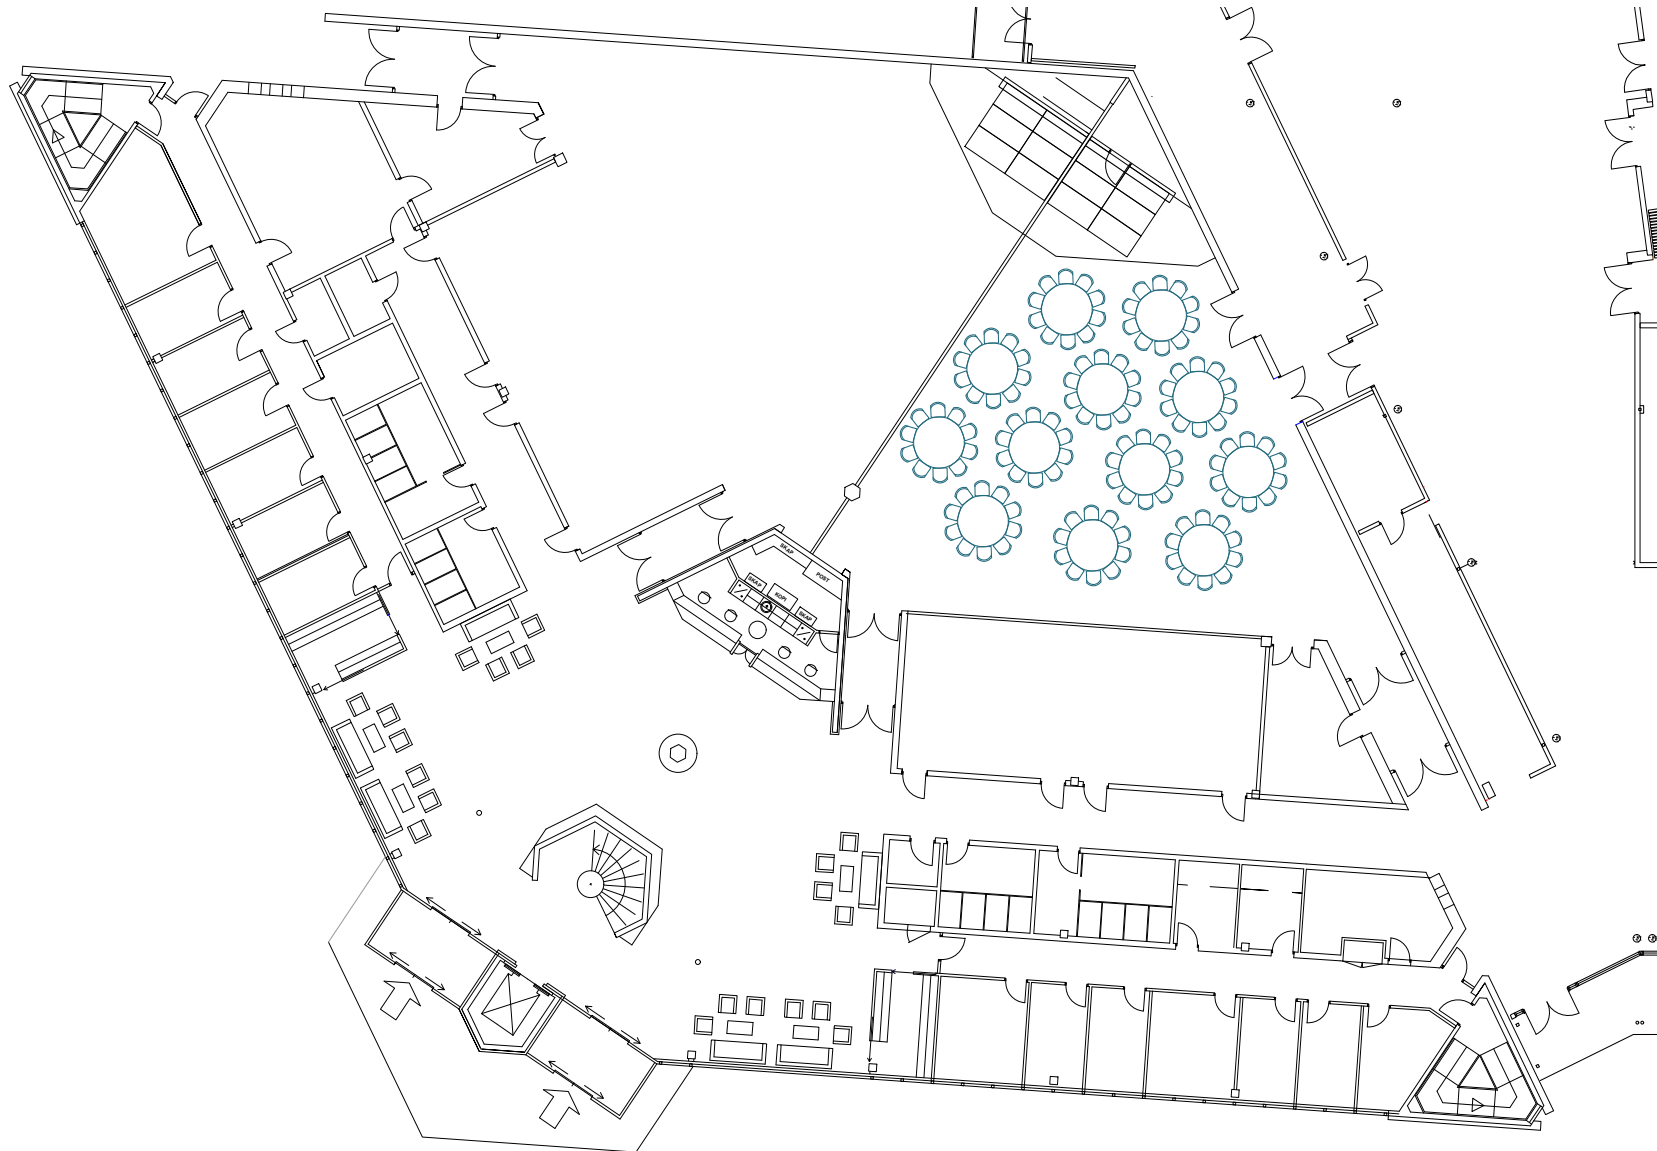

MEDIUM-SIZED MEETING ROOMS

Lysefjorden B, Stavanger Forum

Area: 240 m²

Capacity: 246 pax

Set up: Cinema

MEDIUM-SIZED MEETING ROOMS

Lysefjorden B, Stavanger Forum

Area: 240 m²

Capacity: 57 pax

Set up: Cinema - Corona

MEDIUM-SIZED MEETING ROOMS

Lysefjorden B, Stavanger Forum

Area: 240 m²

Capacity: 140 pax

Set up: Rectangular tables

MEDIUM-SIZED MEETING ROOMS

Lysefjorden B, Stavanger Forum

Area: 240 m²

Capacity: 120 pax

Set up: Round tables

LYSEFJORDEN B, STAVANGER FORUM

Technical specifications

		Comments	
Network	x/x mbps		For full technical specification, contact Eli Anne Fossdal at elianne@imiforum.no
Projector	ANSII / Lumen		
		None	
Back stage accommodation	None		
House lightning	None		
House sound / PA equipment	None		
Truss / ceiling hight	No truss. N/A meter ceiling height.		
Stage	None		
Drapes	None		