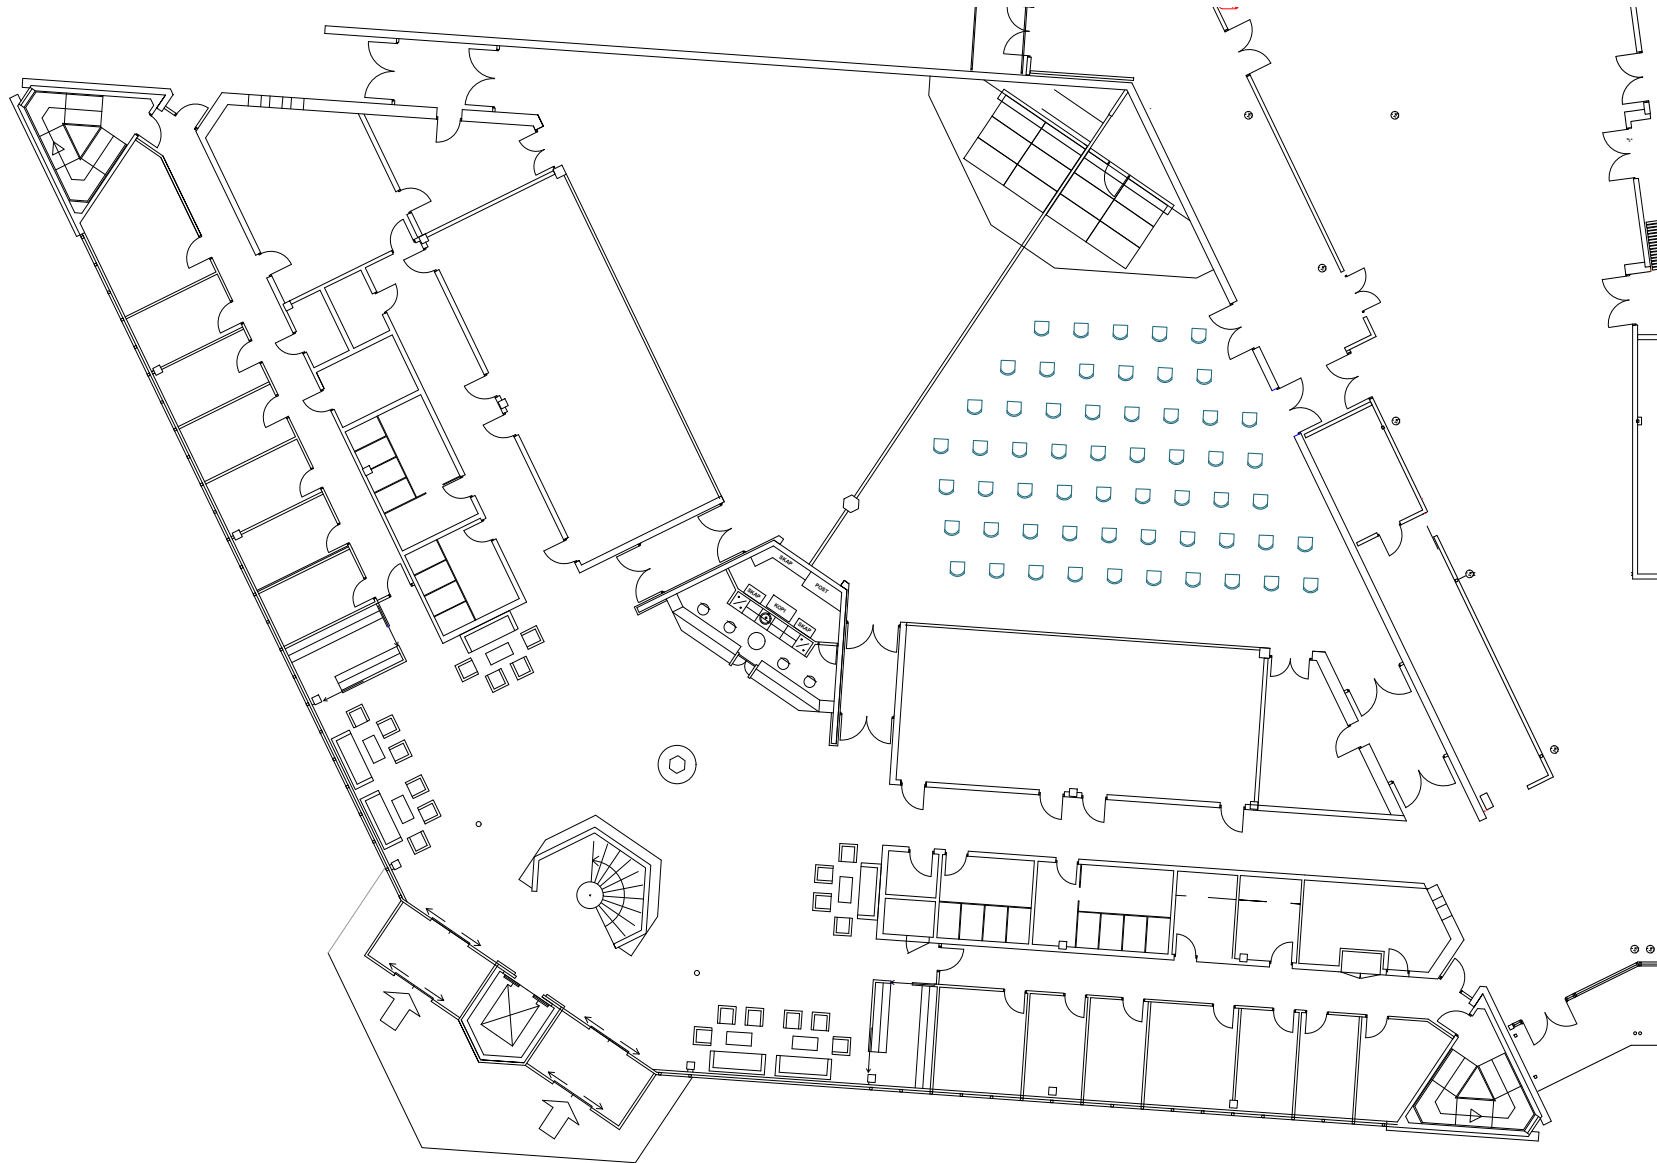

MEDIUM-SIZED MEETING ROOMS

Lysefjorden B, Stavanger Forum

Area: 240 m²

Capacity: 246 pax

Set up: Cinema

MEDIUM-SIZED MEETING ROOMS

Lysefjorden B, Stavanger Forum

Area: 240 m²

Capacity: 57 pax

Set up: Cinema - Corona

MEDIUM-SIZED MEETING ROOMS

Lysefjorden B, Stavanger Forum

Area: 240 m²

Capacity: 140 pax

Set up: Rectangular tables

MEDIUM-SIZED MEETING ROOMS

Lysefjorden B, Stavanger Forum

Area: 240 m²

Capacity: 120 pax

Set up: Round tables

LYSEFJORDEN B, STAVANGER FORUM

Technical specifications

		Comments	
Network	x/x mbps		For full technical specification, contact Eli Anne Fossdal at elianne@imiforum.no
Projector	ANSII / Lumen		
		None	
Back stage accommodation	None		
House lightning	None		
House sound / PA equipment	None		
Truss / ceiling hight	No truss. N/A meter ceiling height.		
Stage	None		
Drapes	None		