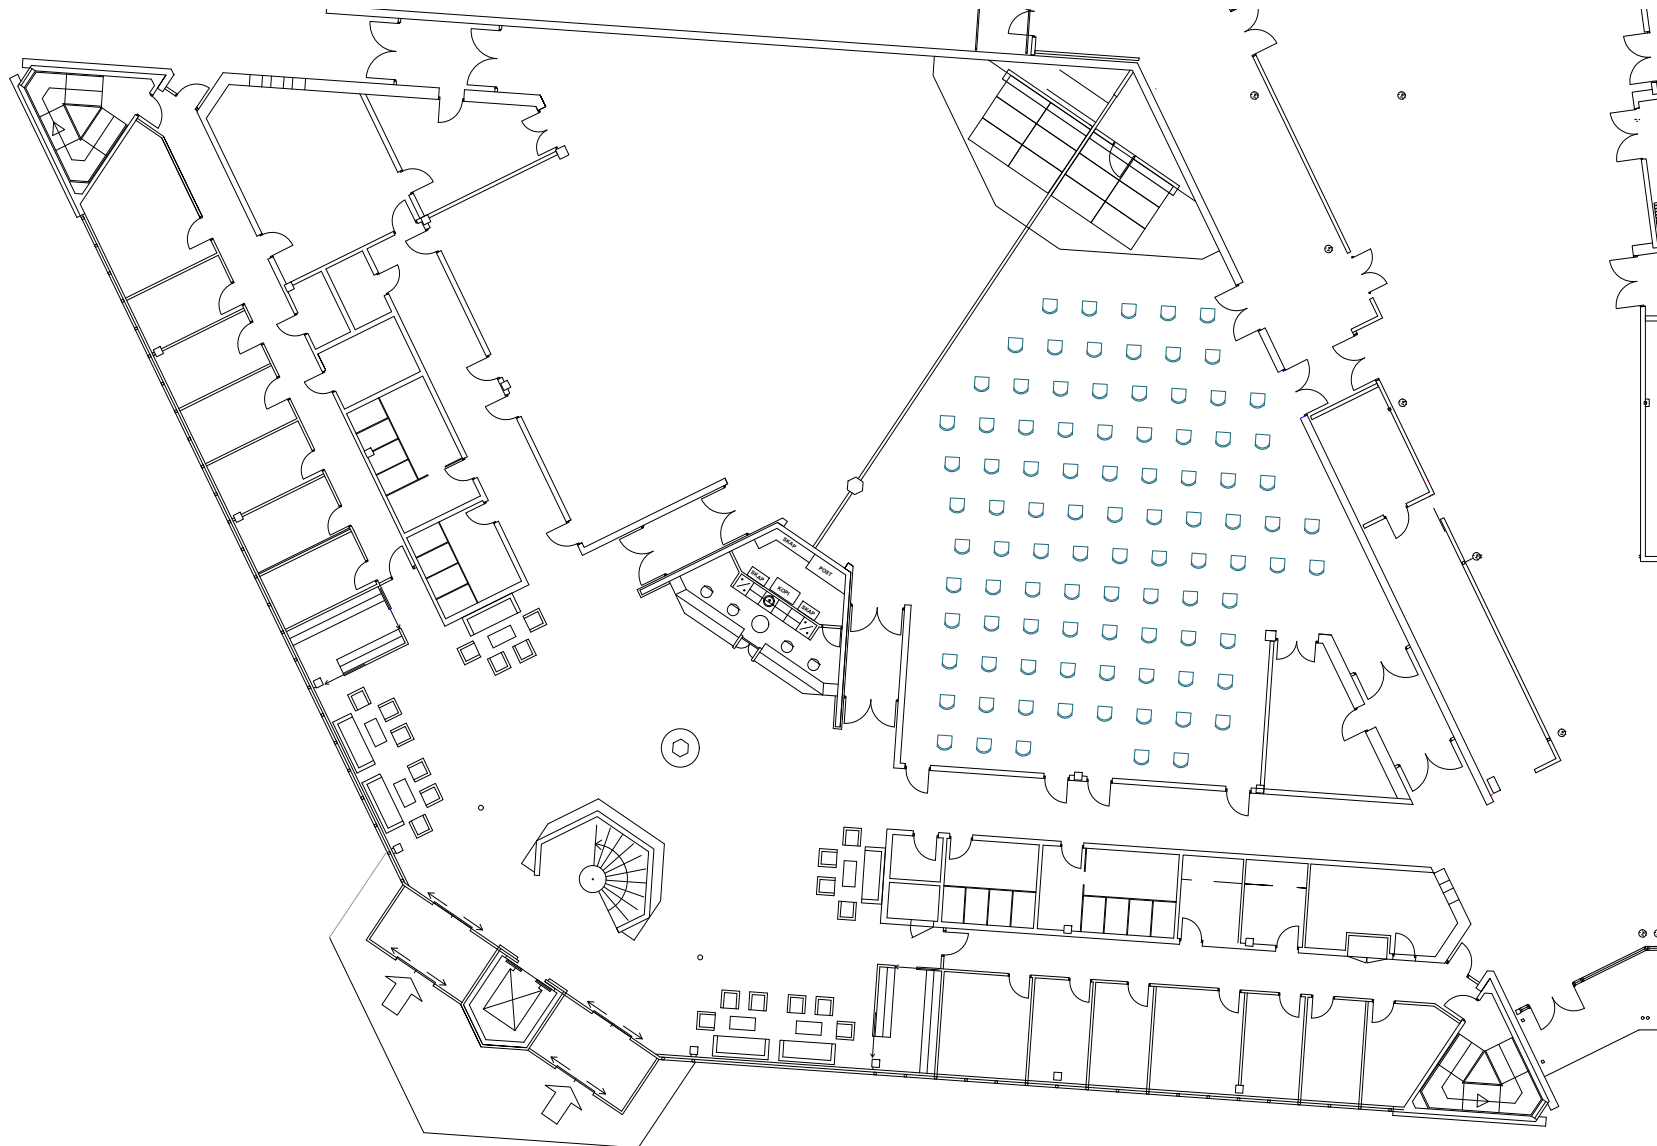

MEDIUM-SIZED MEETING ROOMS

Lysefjorden B + Preikestolen, Stavanger Forum

Area: 320 m²

Capacity: 372 pax

Set up: Cinema

MEDIUM-SIZED MEETING ROOMS

Lysefjorden B + Preikestolen, Stavanger Forum

Area: 320 m²

Capacity: 95 pax

Set up: Cinema - Corona

MEDIUM-SIZED MEETING ROOMS

Lysefjorden B + Preikestolen, Stavanger Forum

Area: 320 m²

Capacity: 220 pax

Set up: Rectangular tables

MEDIUM-SIZED MEETING ROOMS

Lysefjorden B + Preikestolen, Stavanger Forum

Area: 320 m²

Capacity: 170 pax

Set up: Round tables

LYSEFJORDEN B + PREIKESTOLEN, STAVANGER FORUM

Technical specifications

Network	N/A WLAN (N/A LAN)	Comments	For full technical specification, contact Eli Anne Fossdal at elianne@imiforum.no
Projector	None		
Back stage accommodation	None		
House lightning	None		
House sound / PA equipment	None		
Truss / ceiling high	No truss. N/A meter ceiling height.		
Stage	None		
Drapes	None		