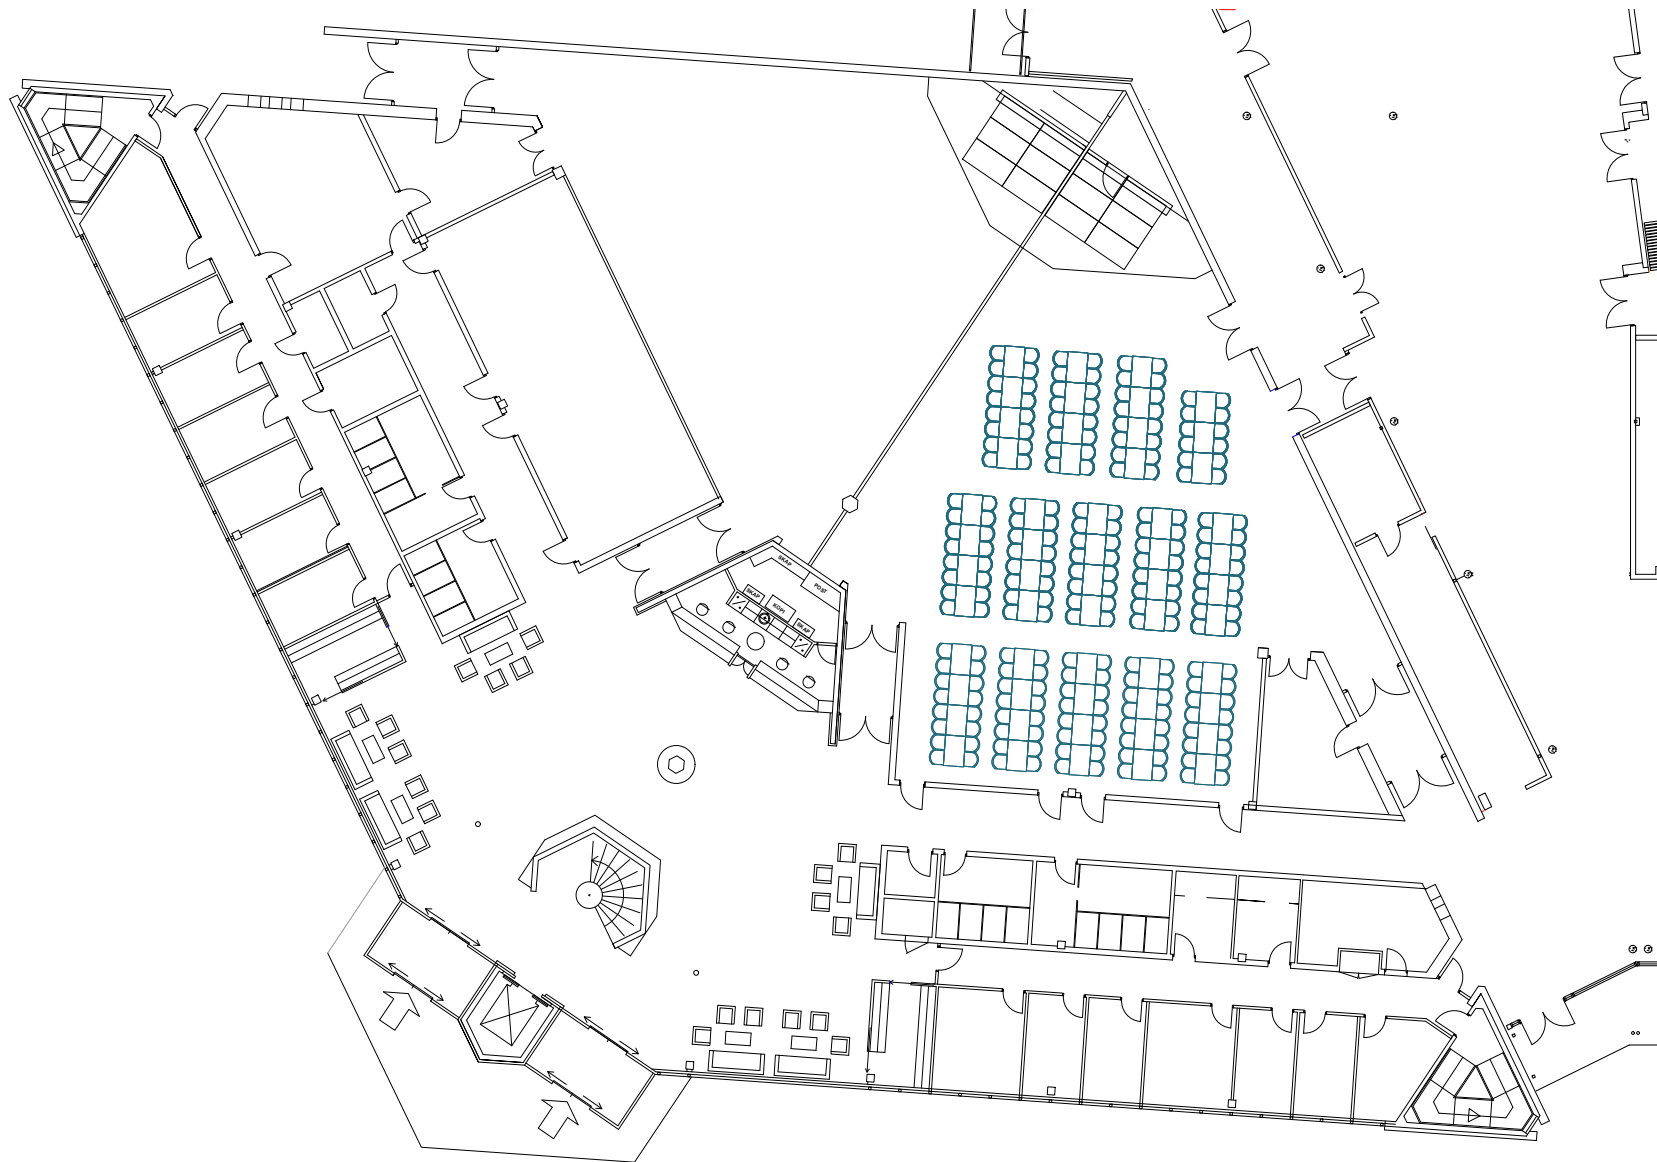

MEDIUM-SIZED MEETING ROOMS

Lysefjorden B + Preikestolen, Stavanger Forum

Area: 320 m²

Capacity: 372 pax

Set up: Cinema

MEDIUM-SIZED MEETING ROOMS

Lysefjorden B + Preikestolen, Stavanger Forum

Area: 320 m²

Capacity: 95 pax

Set up: Cinema - Corona

MEDIUM-SIZED MEETING ROOMS

Lysefjorden B + Preikestolen, Stavanger Forum

Area: 320 m²

Capacity: 220 pax

Set up: Rectangular tables

MEDIUM-SIZED MEETING ROOMS

Lysefjorden B + Preikestolen, Stavanger Forum

Area: 320 m²

Capacity: 170 pax

Set up: Round tables

LYSEFJORDEN B + PREIKESTOLEN, STAVANGER FORUM

Technical specifications

Network	N/A WLAN (N/A LAN)	Comments	For full technical specification, contact Eli Anne Fossdal at elianne@imiforum.no
Projector	None		
Back stage accommodation	None		
House lightning	None		
House sound / PA equipment	None		
Truss / ceiling high	No truss. N/A meter ceiling height.		
Stage	None		
Drapes	None		