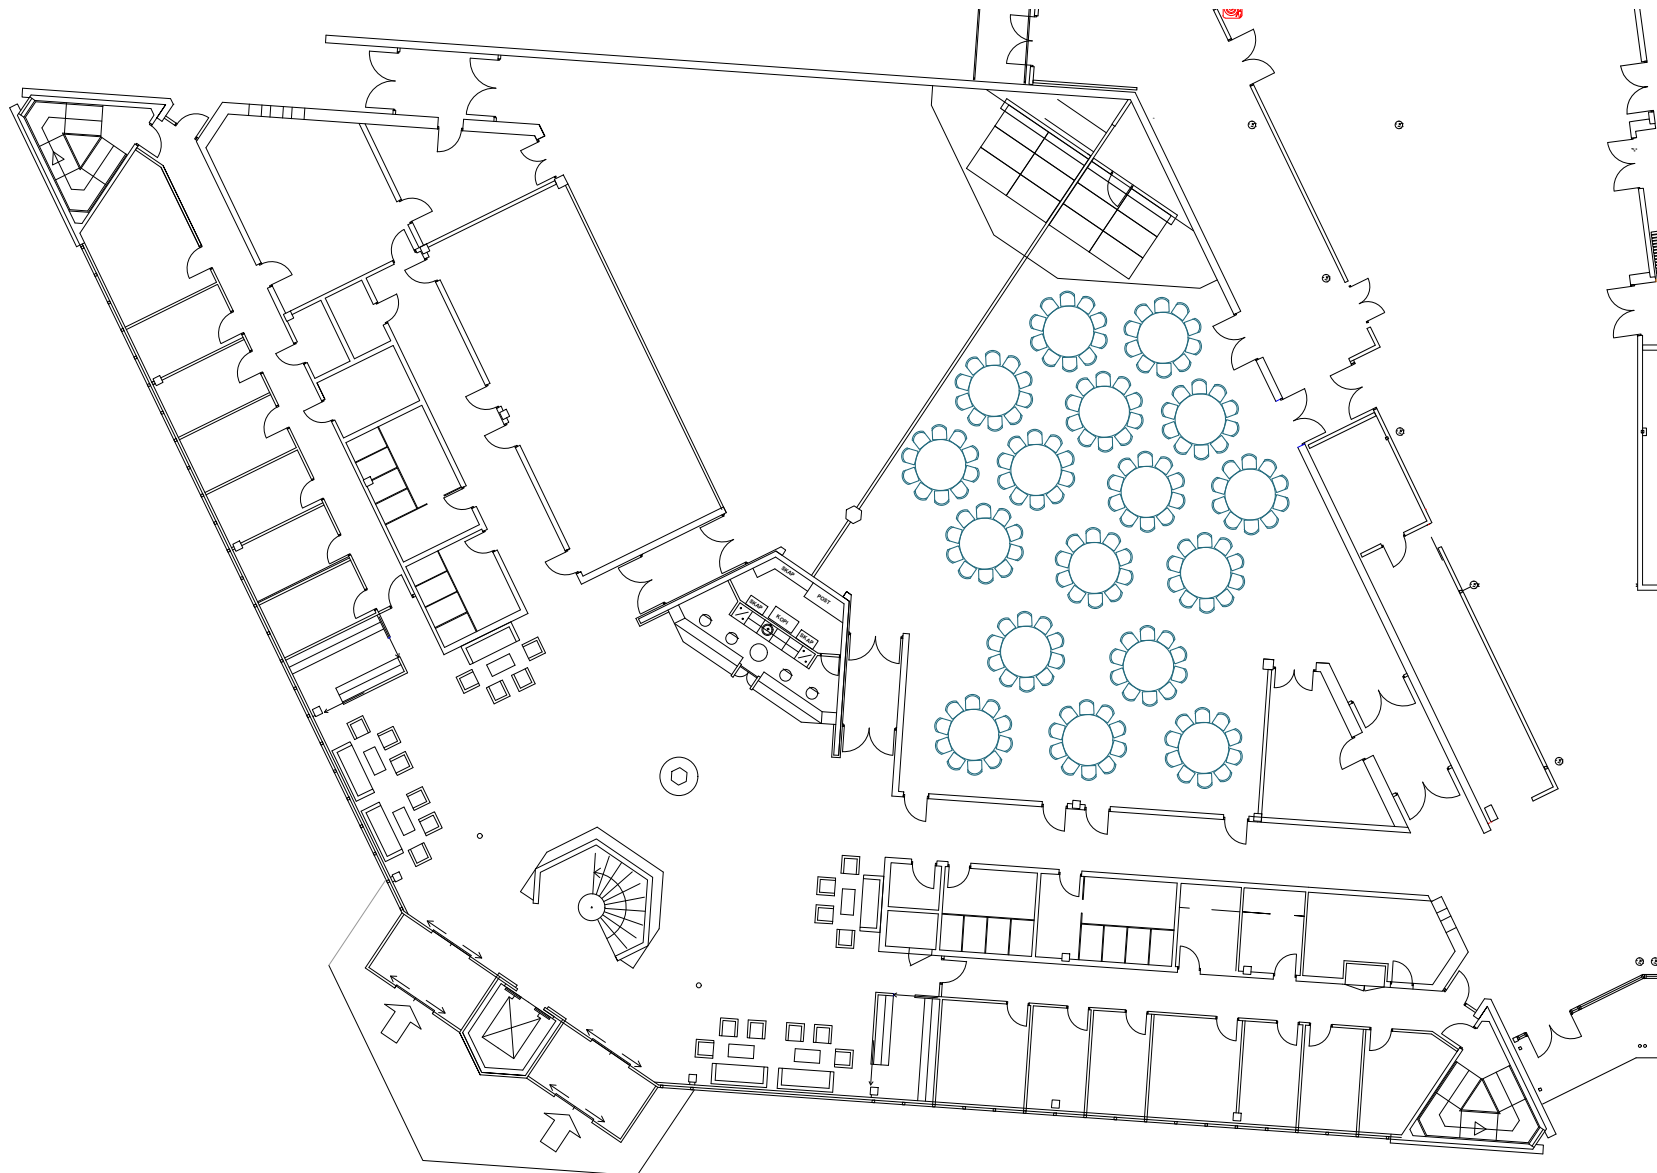

MEDIUM-SIZED MEETING ROOMS

Lysefjorden B + Preikestolen, Stavanger Forum

Area: 320 m²

Capacity: 372 pax

Set up: Cinema

MEDIUM-SIZED MEETING ROOMS

Lysefjorden B + Preikestolen, Stavanger Forum

Area: 320 m²

Capacity: 95 pax

Set up: Cinema - Corona

MEDIUM-SIZED MEETING ROOMS

Lysefjorden B + Preikestolen, Stavanger Forum

Area: 320 m²

Capacity: 220 pax

Set up: Rectangular tables

MEDIUM-SIZED MEETING ROOMS

Lysefjorden B + Preikestolen, Stavanger Forum

Area: 320 m²

Capacity: 170 pax

Set up: Round tables

LYSEFJORDEN B + PREIKESTOLEN, STAVANGER FORUM

Technical specifications

Network	N/A WLAN (N/A LAN)	Comments	For full technical specification, contact Eli Anne Fossdal at elianne@imiforum.no
Projector	None		
Back stage accommodation	None		
House lightning	None		
House sound / PA equipment	None		
Truss / ceiling high	No truss. N/A meter ceiling height.		
Stage	None		
Drapes	None		