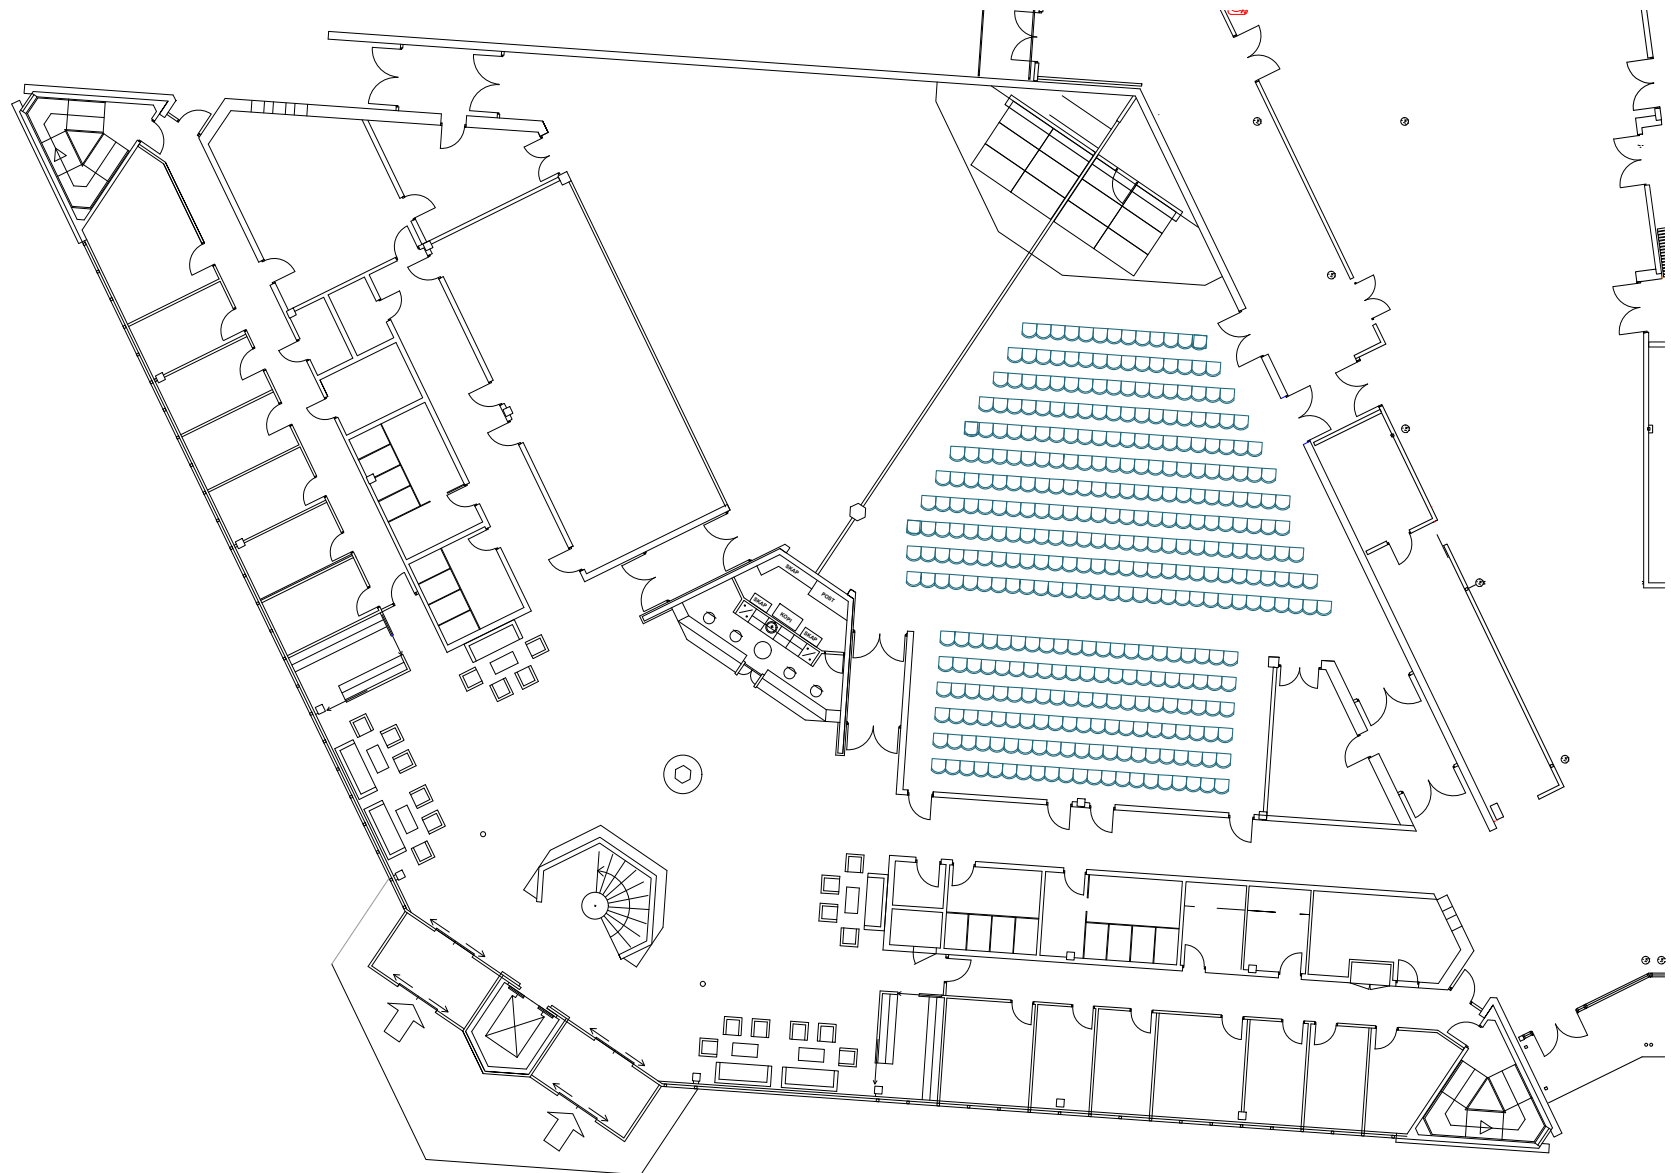

MEDIUM-SIZED MEETING ROOMS

Lysefjorden B + Preikestolen, Stavanger Forum

Area: 320 m²

Capacity: 372 pax

Set up: Cinema

MEDIUM-SIZED MEETING ROOMS

Lysefjorden B + Preikestolen, Stavanger Forum

Area: 320 m²

Capacity: 95 pax

Set up: Cinema - Corona

MEDIUM-SIZED MEETING ROOMS

Lysefjorden B + Preikestolen, Stavanger Forum

Area: 320 m²

Capacity: 220 pax

Set up: Rectangular tables

MEDIUM-SIZED MEETING ROOMS

Lysefjorden B + Preikestolen, Stavanger Forum

Area: 320 m²

Capacity: 170 pax

Set up: Round tables

LYSEFJORDEN B + PREIKESTOLEN, STAVANGER FORUM

Technical specifications

Network	N/A WLAN (N/A LAN)	Comments	For full technical specification, contact Eli Anne Fossdal at elianne@imiforum.no
Projector	None		
Back stage accommodation	None		
House lightning	None		
House sound / PA equipment	None		
Truss / ceiling high	No truss. N/A meter ceiling height.		
Stage	None		
Drapes	None		