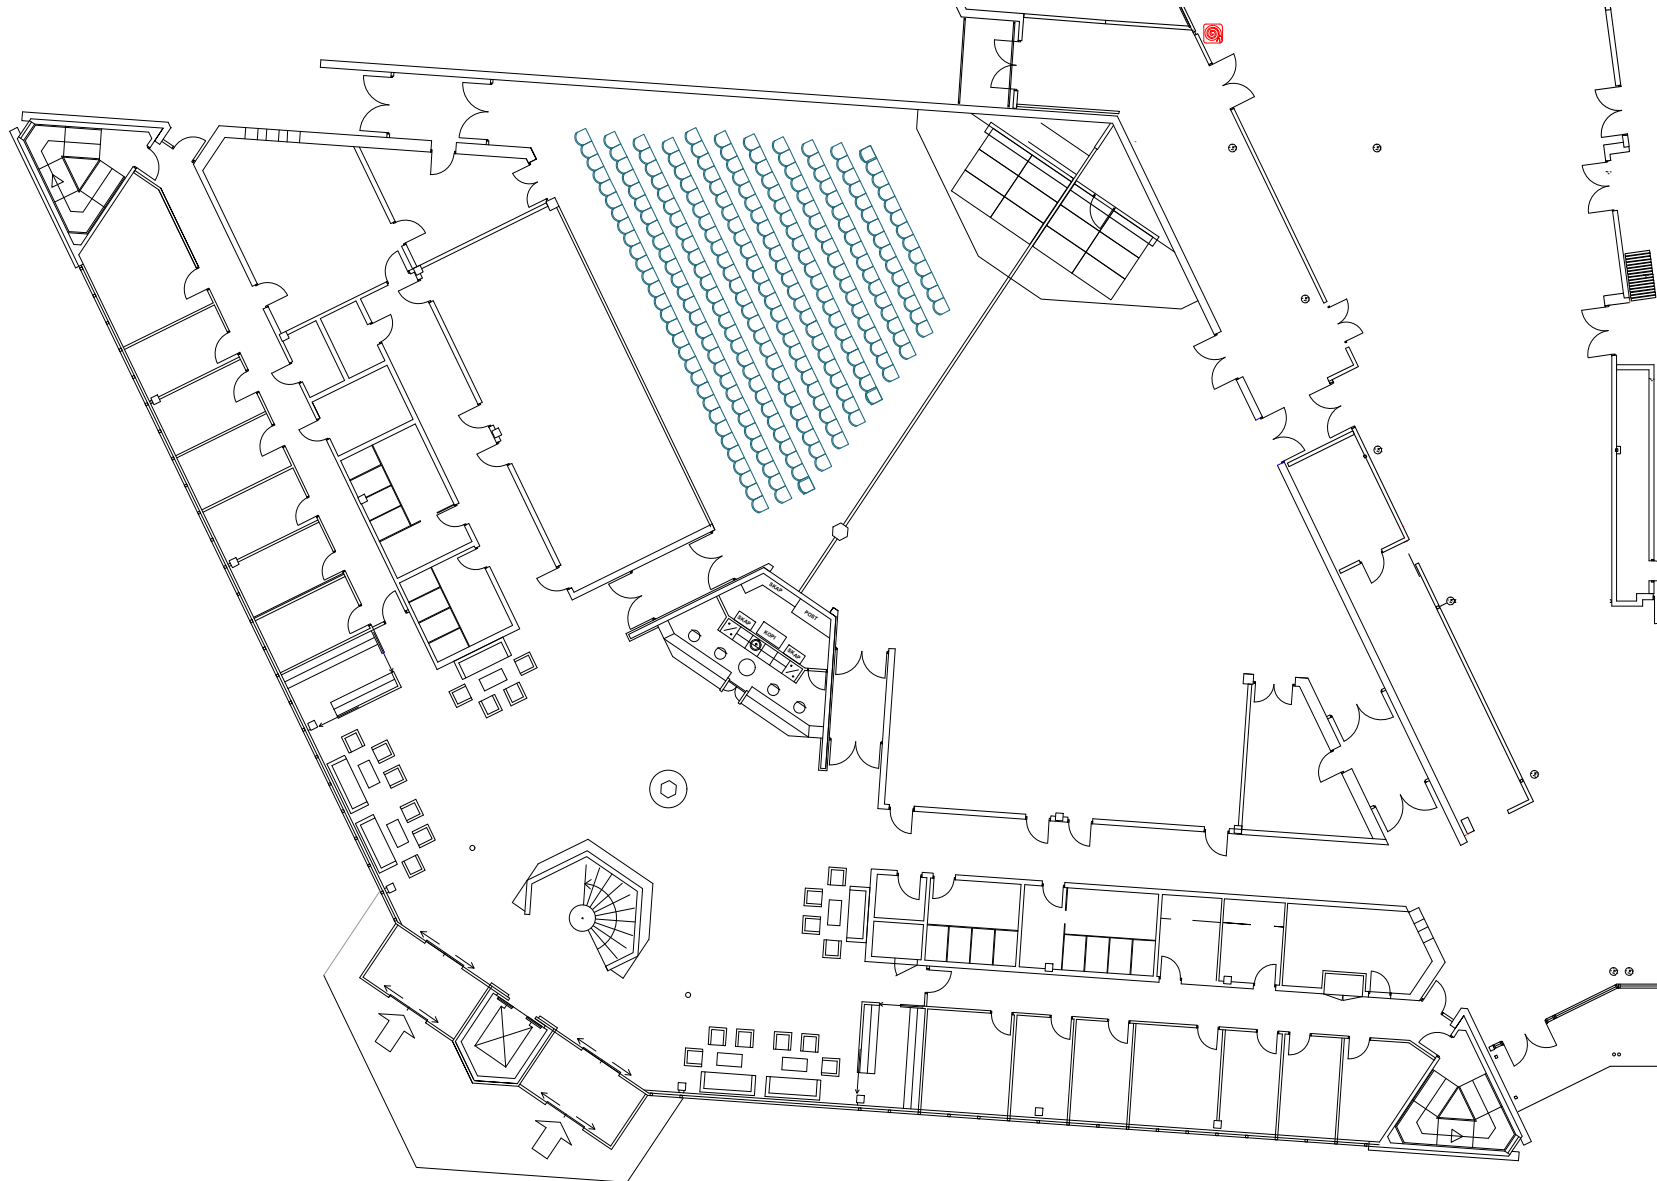

MEDIUM-SIZED MEETING ROOMS

Lysefjorden A, Stavanger Forum

Area: 240 m²

Capacity: 247 pax

Set up: Cinema

MEDIUM-SIZED MEETING ROOMS

Lysefjorden A, Stavanger Forum

Area: 240 m²

Capacity: 57 pax

Set up: Cinema - Corona

MEDIUM-SIZED MEETING ROOMS

Lysefjorden A, Stavanger Forum

Area: 240 m²

Capacity: 172 pax

Set up: Rectangular tables

MEDIUM-SIZED MEETING ROOMS

Lysefjorden A, Stavanger Forum

Area: 240 m²

Capacity: 120 pax

Set up: Round tables

LYSEFJORDEN A, STAVANGER FORUM

Technical specifications

		Comments	
Network	N/A WLAN (N/A LAN)		For full technical specification, contact Eli Anne Fossdal at elianne@imiforum.no
Projector	None		
Back stage accommodation	None		
House lightning	None		
House sound / PA equipment	None		
Truss / ceiling hight	No truss. N/A meter ceiling height		
Stage	None		
Drapes	None		