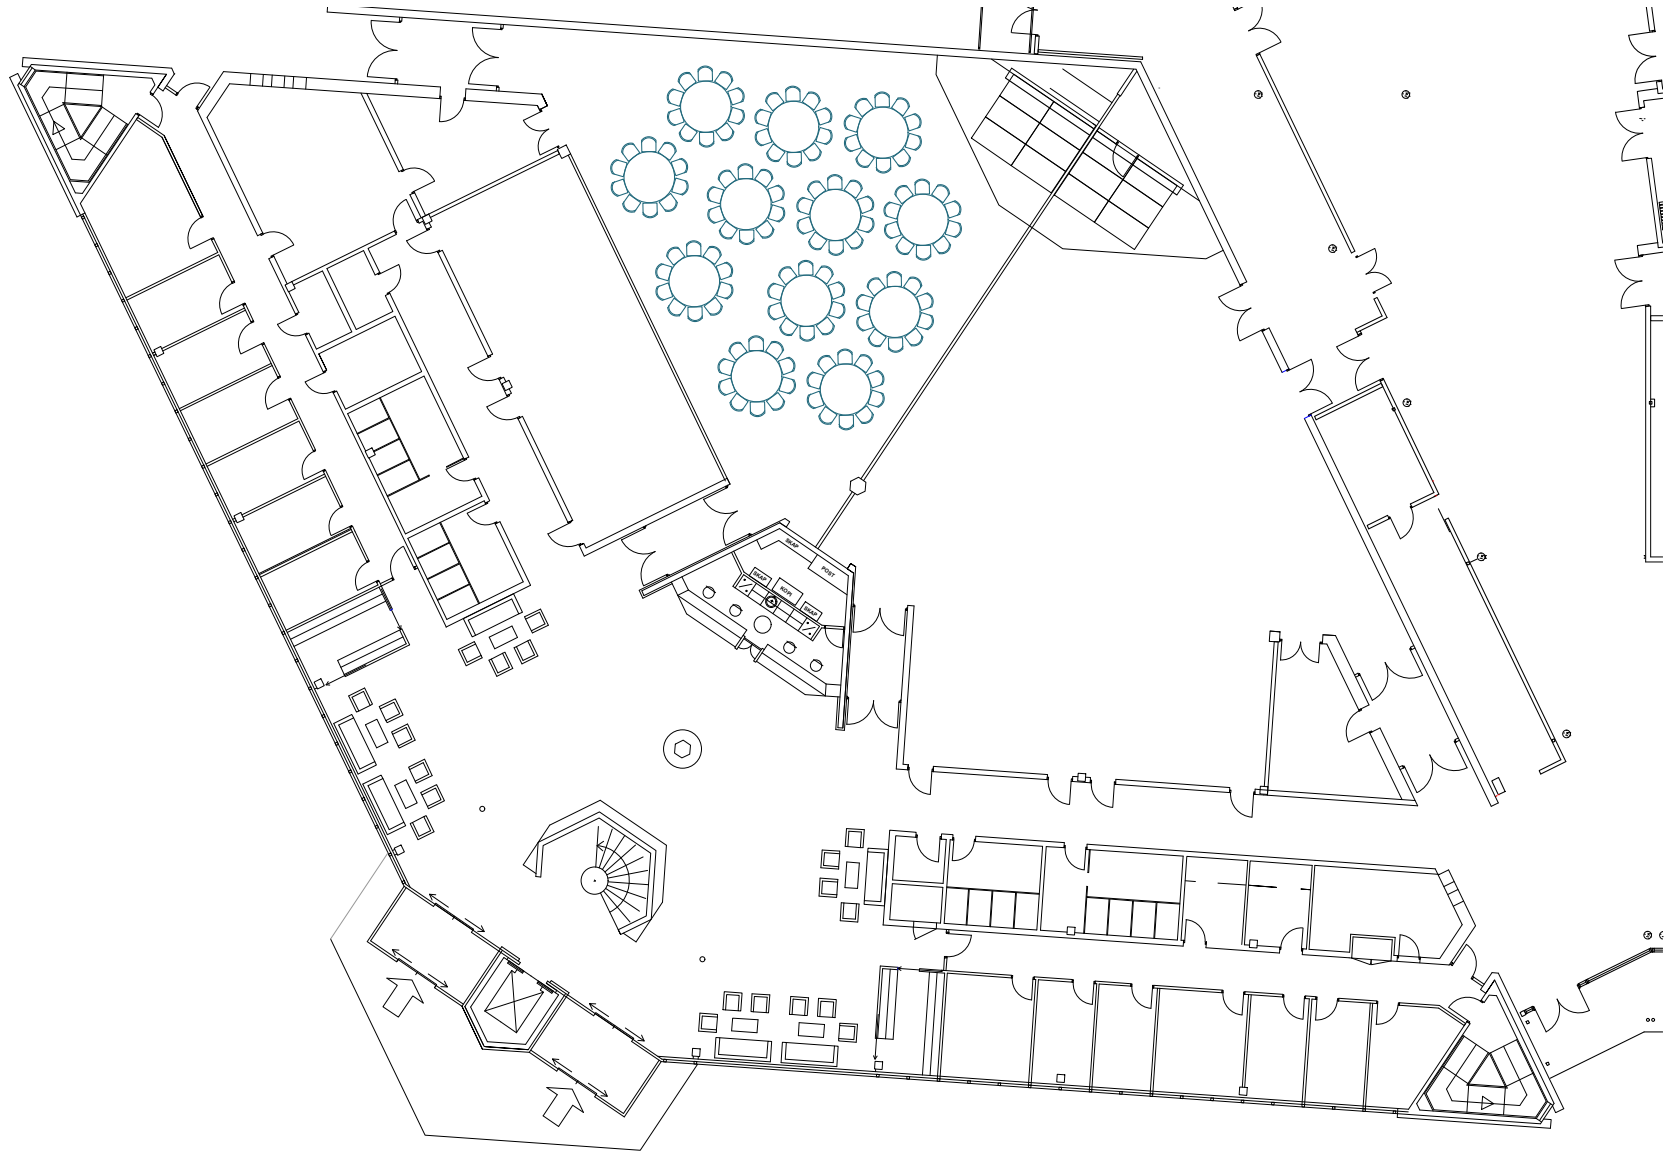

MEDIUM-SIZED MEETING ROOMS

Lysefjorden A, Stavanger Forum

Area: 240 m²

Capacity: 247 pax

Set up: Cinema

MEDIUM-SIZED MEETING ROOMS

Lysefjorden A, Stavanger Forum

Area: 240 m²

Capacity: 57 pax

Set up: Cinema - Corona

MEDIUM-SIZED MEETING ROOMS

Lysefjorden A, Stavanger Forum

Area: 240 m²

Capacity: 172 pax

Set up: Rectangular tables

MEDIUM-SIZED MEETING ROOMS

Lysefjorden A, Stavanger Forum

Area: 240 m²

Capacity: 120 pax

Set up: Round tables

LYSEFJORDEN A, STAVANGER FORUM

Technical specifications

		Comments	
Network	N/A WLAN (N/A LAN)		For full technical specification, contact Eli Anne Fossdal at elianne@imiforum.no
Projector	None		
Back stage accommodation	None		
House lightning	None		
House sound / PA equipment	None		
Truss / ceiling hight	No truss. N/A meter ceiling height		
Stage	None		
Drapes	None		