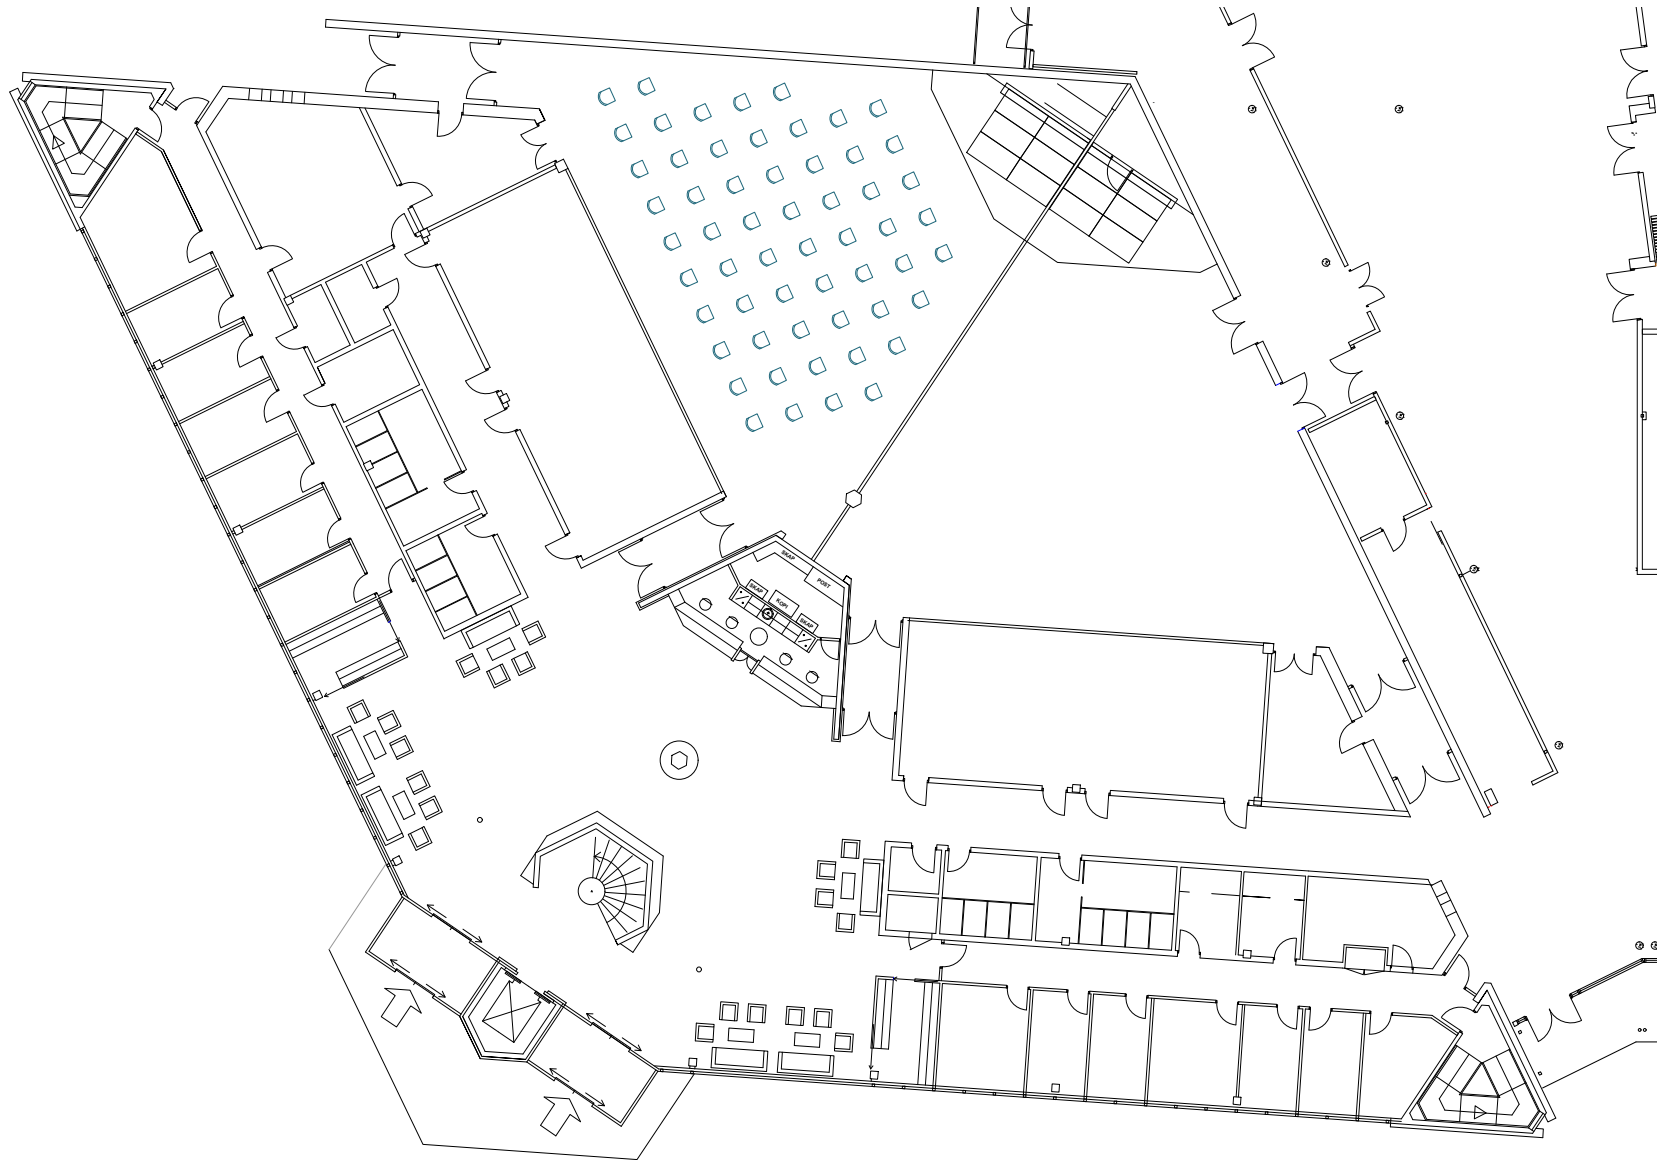

MEDIUM-SIZED MEETING ROOMS

Lysefjorden A, Stavanger Forum

Area: 240 m²

Capacity: 247 pax

Set up: Cinema

MEDIUM-SIZED MEETING ROOMS

Lysefjorden A, Stavanger Forum

Area: 240 m²

Capacity: 57 pax

Set up: Cinema - Corona

MEDIUM-SIZED MEETING ROOMS

Lysefjorden A, Stavanger Forum

Area: 240 m²

Capacity: 172 pax

Set up: Rectangular tables

MEDIUM-SIZED MEETING ROOMS

Lysefjorden A, Stavanger Forum

Area: 240 m²

Capacity: 120 pax

Set up: Round tables

LYSEFJORDEN A, STAVANGER FORUM

Technical specifications

		Comments	
Network	N/A WLAN (N/A LAN)		For full technical specification, contact Eli Anne Fossdal at elianne@imiforum.no
Projector	None		
Back stage accommodation	None		
House lightning	None		
House sound / PA equipment	None		
Truss / ceiling hight	No truss. N/A meter ceiling height		
Stage	None		
Drapes	None		