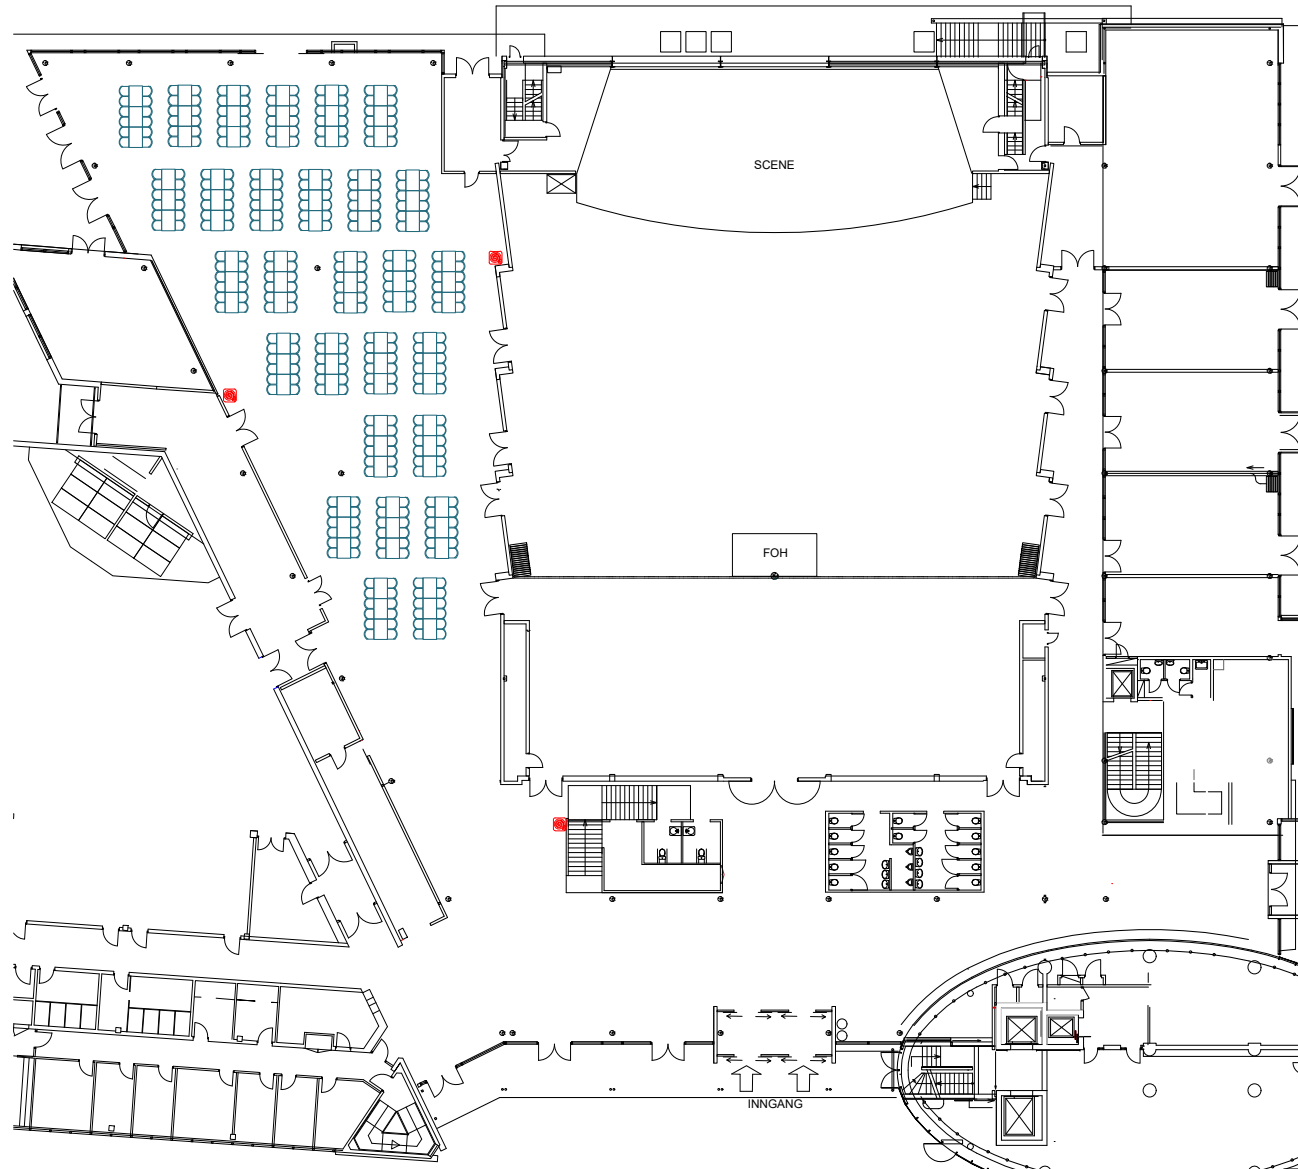

LARGE MEETING ROOMS

Forum Torg, IMI Forum

Area: 690 m²

Capacity: 336 pax

Set up: Rectangular tables

LARGE MEETING ROOMS

Forum Torg, IMI Forum

Area: 690 m²

Capacity: 106 pax

Set up: Rectangular tables - Corona

LARGE MEETING ROOMS

Forum Torg, IMI Forum

Area: 690 m²

Capacity: 320 pax

Set up: Round tables

LARGE MEETING ROOMS

Forum Torg, IMI Forum

Area: 690 m²

Capacity: 120 pax

Set up: Round tables - Corona

FORUM TORG, IMI FORUM

Technical specifications

		Comments	
Network	N/A WLAN (N/A LAN)		For full technical specification, contact Eli Anne Fossdal at elianne@imiforum.no
Projector	None		
Back stage accommodation	None		
House lightning	None		
House sound / PA equipment	None		
Truss / ceiling hight	No truss. N/A meter ceiling height.		
Stage	None		
Drapes	None		