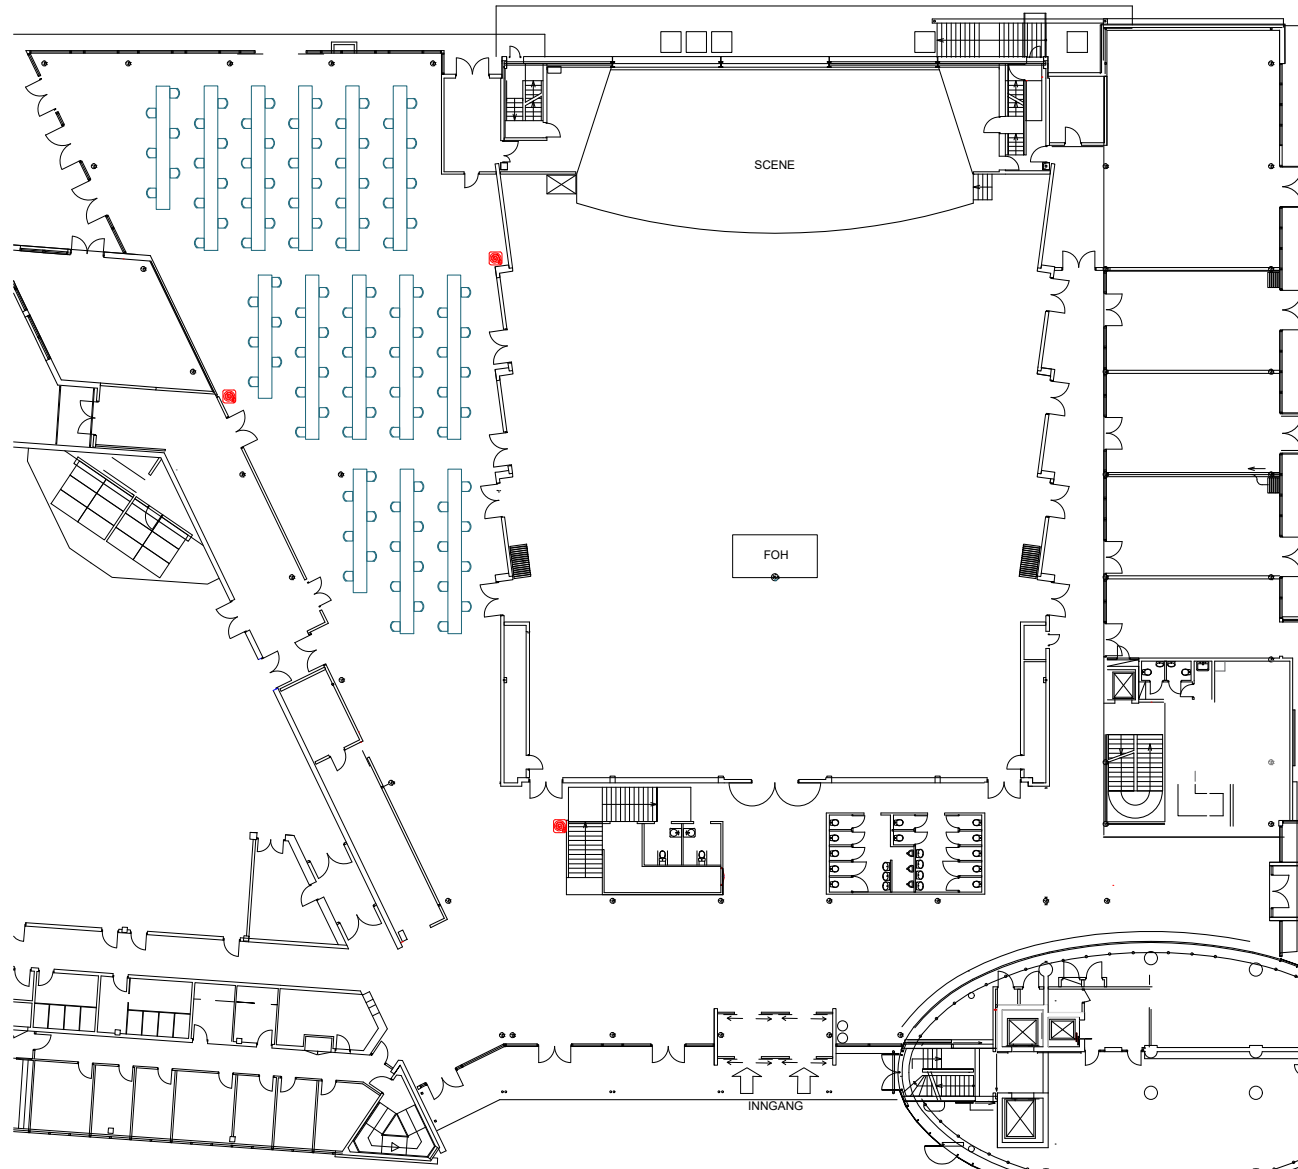

LARGE MEETING ROOMS

Forum Torg, IMI Forum

Area: 690 m²

Capacity: 336 pax

Set up: Rectangular tables

LARGE MEETING ROOMS

Forum Torg, IMI Forum

Area: 690 m²

Capacity: 106 pax

Set up: Rectangular tables - Corona

LARGE MEETING ROOMS

Forum Torg, IMI Forum

Area: 690 m²

Capacity: 320 pax

Set up: Round tables

LARGE MEETING ROOMS

Forum Torg, IMI Forum

Area: 690 m²

Capacity: 120 pax

Set up: Round tables - Corona

FORUM TORG, IMI FORUM

Technical specifications

		Comments	
Network	N/A WLAN (N/A LAN)		For full technical specification, contact Eli Anne Fossdal at elianne@imiforum.no
Projector	None		
Back stage accommodation	None		
House lightning	None		
House sound / PA equipment	None		
Truss / ceiling hight	No truss. N/A meter ceiling height.		
Stage	None		
Drapes	None		