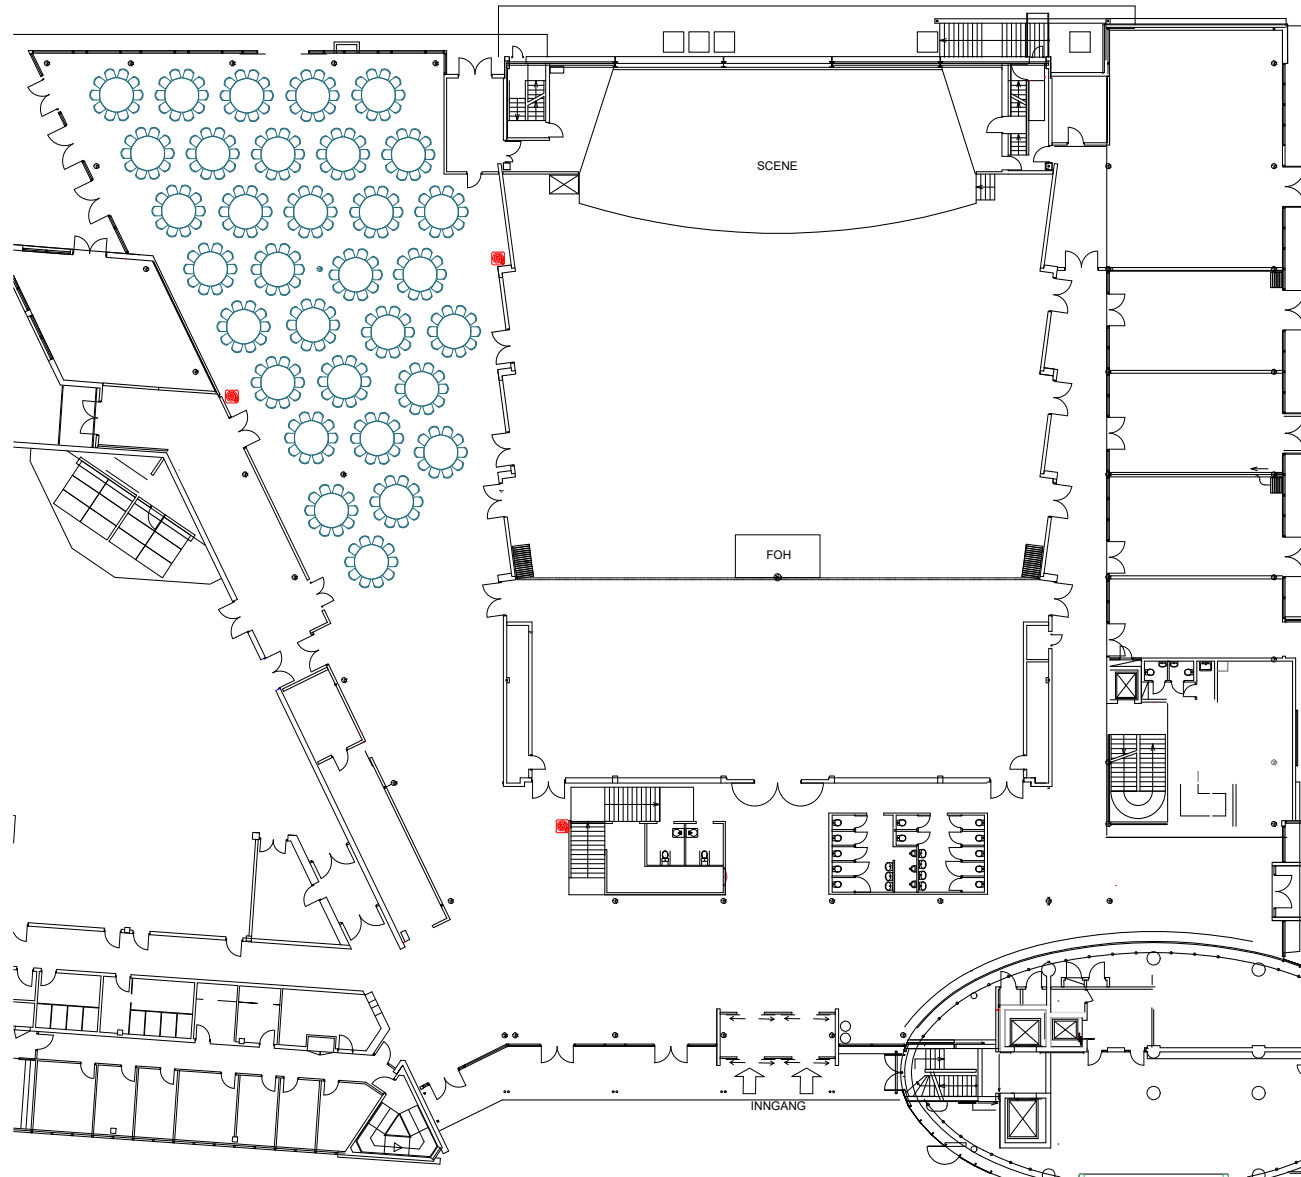

LARGE MEETING ROOMS

Forum Torg, IMI Forum

Area: 690 m²

Capacity: 336 pax

Set up: Rectangular tables

LARGE MEETING ROOMS

Forum Torg, IMI Forum

Area: 690 m²

Capacity: 106 pax

Set up: Rectangular tables - Corona

LARGE MEETING ROOMS

Forum Torg, IMI Forum

Area: 690 m²

Capacity: 320 pax

Set up: Round tables

LARGE MEETING ROOMS

Forum Torg, IMI Forum

Area: 690 m²

Capacity: 120 pax

Set up: Round tables - Corona

FORUM TORG, IMI FORUM

Technical specifications

		Comments	
Network	N/A WLAN (N/A LAN)		For full technical specification, contact Eli Anne Fossdal at elianne@imiforum.no
Projector	None		
Back stage accommodation	None		
House lightning	None		
House sound / PA equipment	None		
Truss / ceiling hight	No truss. N/A meter ceiling height.		
Stage	None		
Drapes	None		