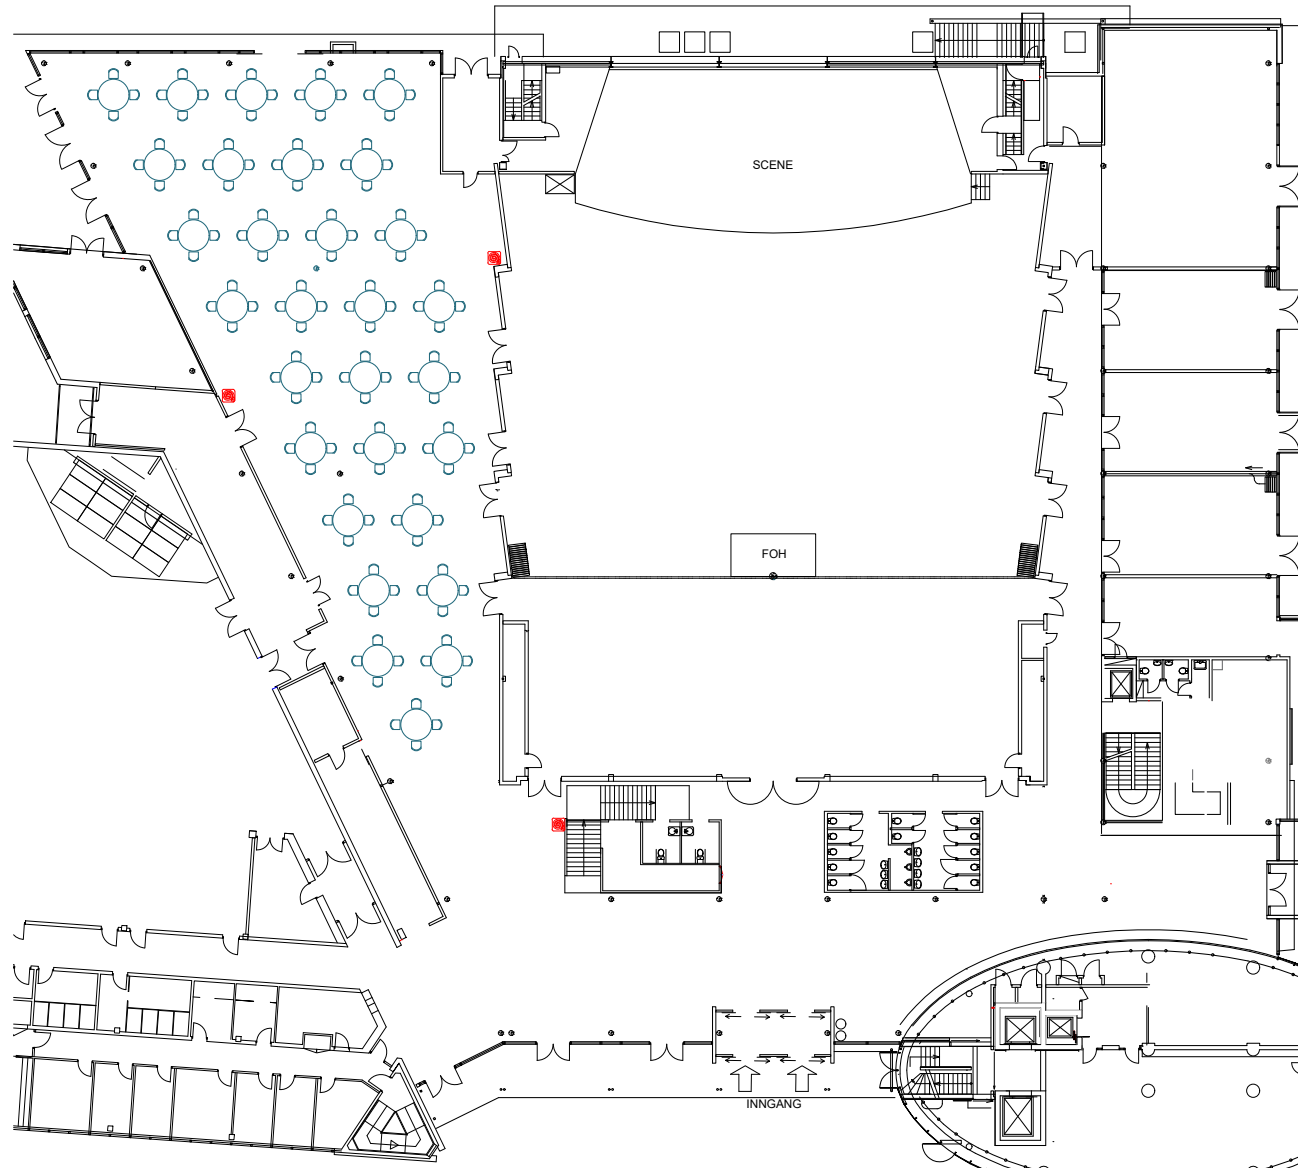

LARGE MEETING ROOMS

Forum Torg, IMI Forum

Area: 690 m²

Capacity: 336 pax

Set up: Rectangular tables

LARGE MEETING ROOMS

Forum Torg, IMI Forum

Area: 690 m²

Capacity: 106 pax

Set up: Rectangular tables - Corona

LARGE MEETING ROOMS

Forum Torg, IMI Forum

Area: 690 m²

Capacity: 320 pax

Set up: Round tables

LARGE MEETING ROOMS

Forum Torg, IMI Forum

Area: 690 m²

Capacity: 120 pax

Set up: Round tables - Corona

FORUM TORG, IMI FORUM

Technical specifications

		Comments	
Network	N/A WLAN (N/A LAN)		For full technical specification, contact Eli Anne Fossdal at elianne@imiforum.no
Projector	None		
Back stage accommodation	None		
House lightning	None		
House sound / PA equipment	None		
Truss / ceiling hight	No truss. N/A meter ceiling height.		
Stage	None		
Drapes	None		