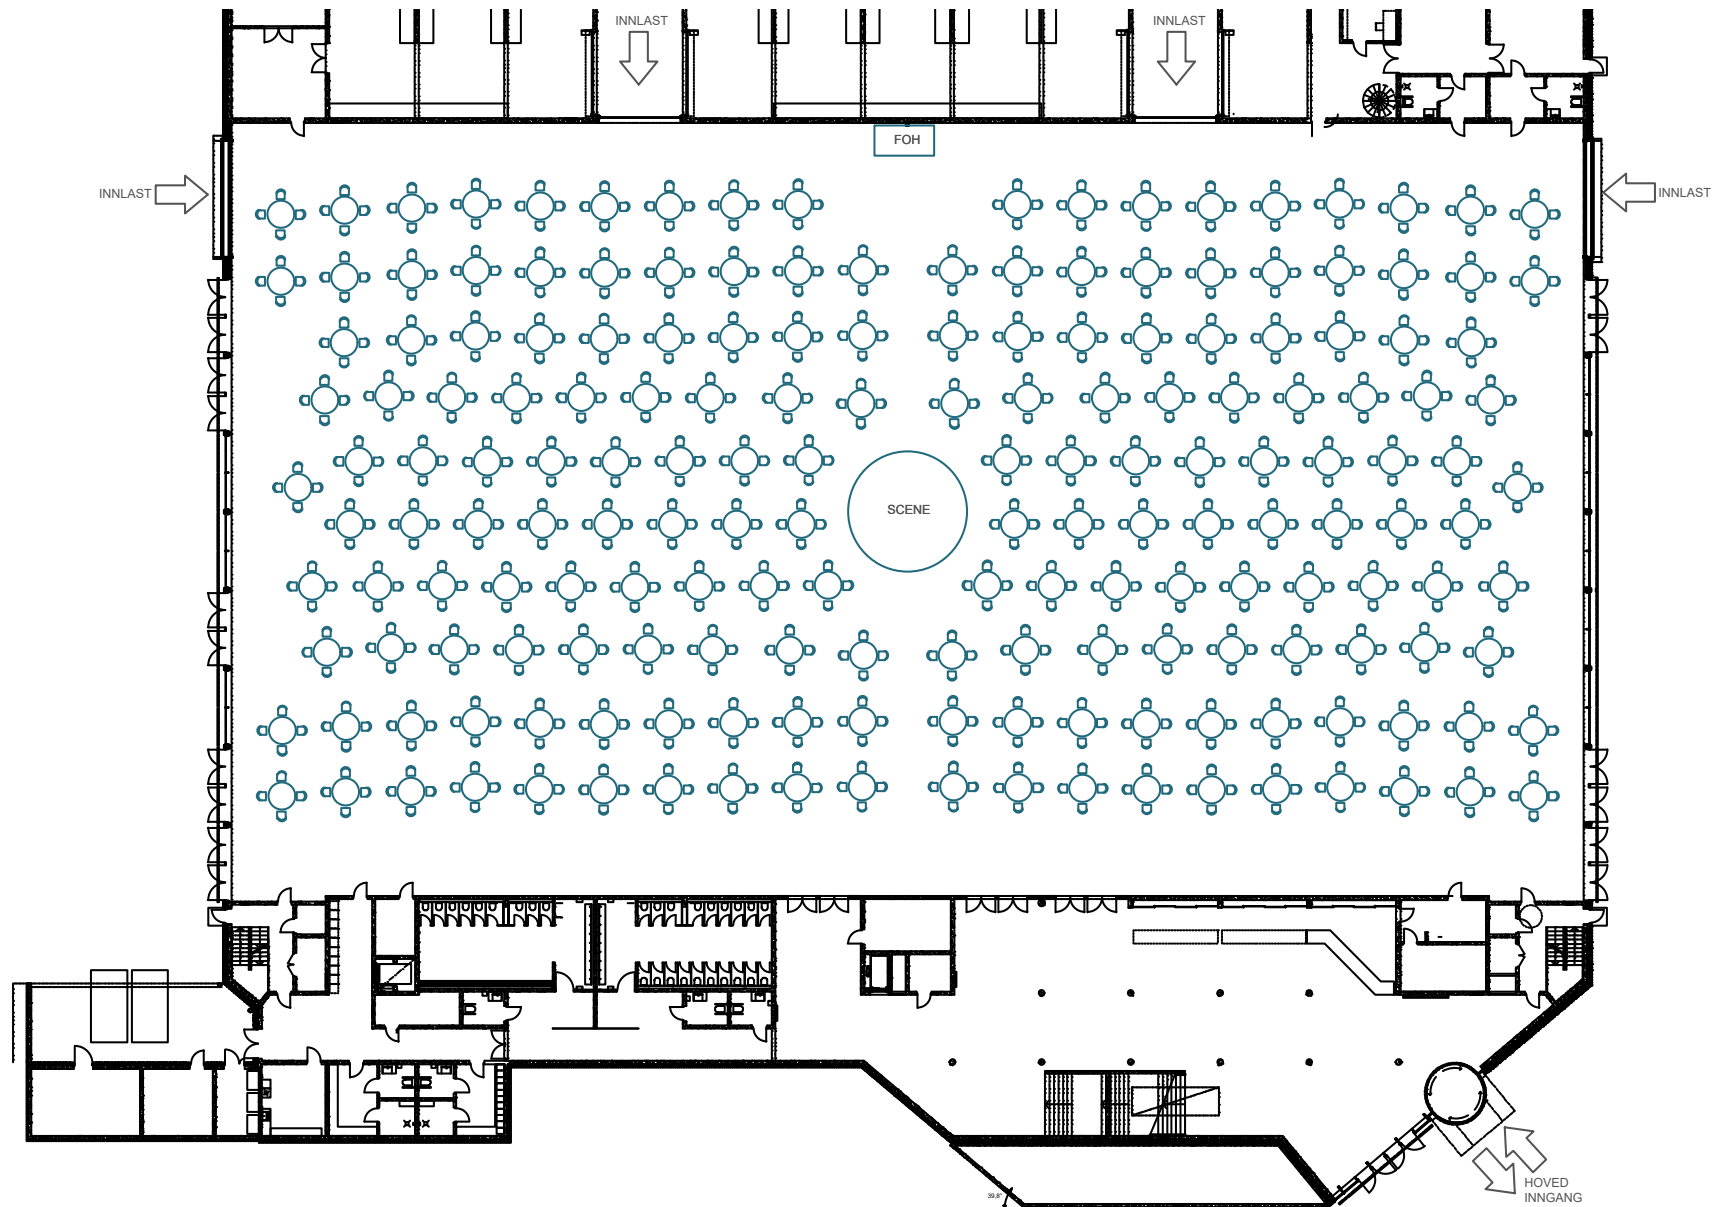

# EXTRA LARGE MEETING ROOMS

Forum Expo, Stavanger Forum

**Area:** 4682 m<sup>2</sup>

**Capacity:** 404 pax

**Set up:** Round tables - Corona

# EXTRA LARGE MEETING ROOMS

Forum Expo, Stavanger Forum

Area: 4682 m<sup>2</sup>

Capacity: 2960 pax

Set up: Round tables - Corona