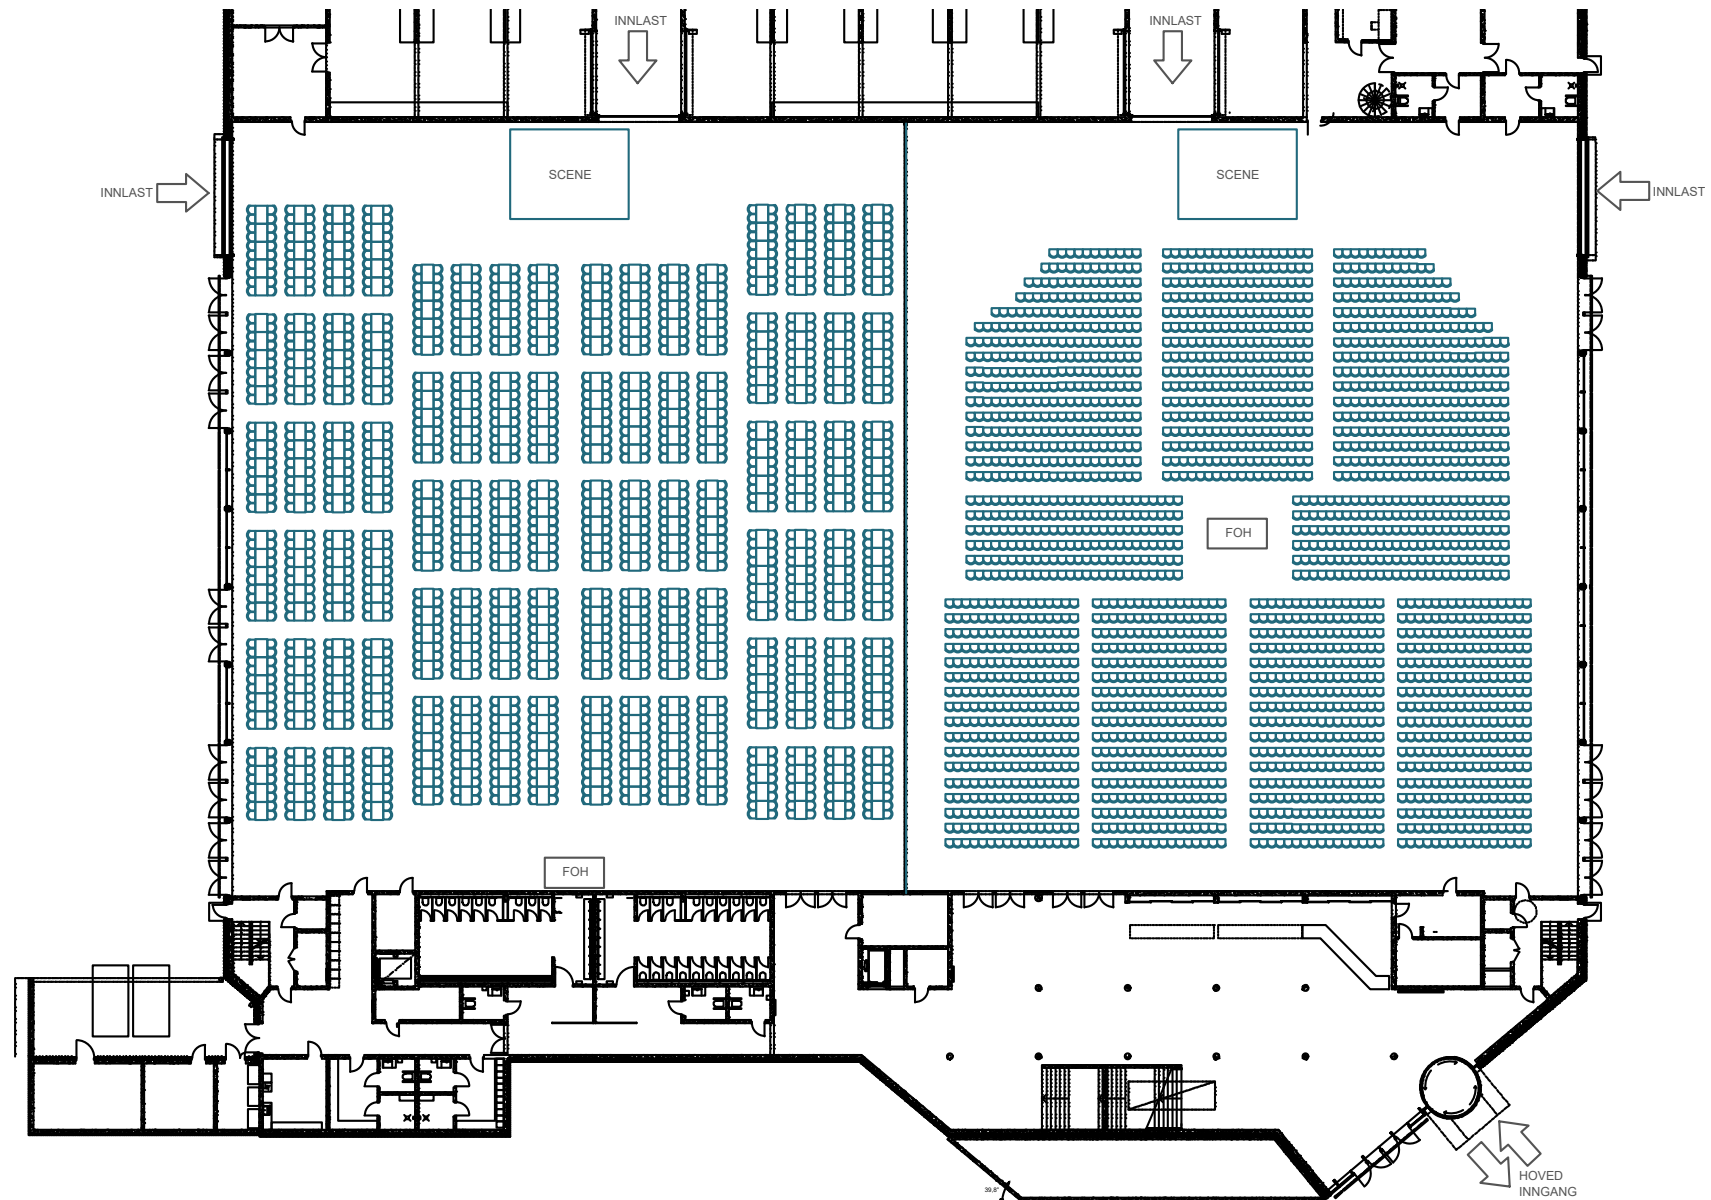

# EXTRA LARGE MEETING ROOMS

Forum Expo, Stavanger Forum

Area: 4682 m<sup>2</sup>

Capacity: 600 pax

Set up: Cinema - Corona

# EXTRA LARGE MEETING ROOMS

Forum Expo, Stavanger Forum

Area: 4682 m<sup>2</sup>

Capacity: 1740 pax

Set up: Rectangular tables

# EXTRA LARGE MEETING ROOMS

Forum Expo, Stavanger Forum

Area: 4682 m<sup>2</sup>

Capacity: 444 pax

Set up: Rectangular tables - Corona

# EXTRA LARGE MEETING ROOMS

Forum Expo, Stavanger Forum

Area: 4682 m<sup>2</sup>

Capacity: 2960 pax

Set up: Round tables - Corona