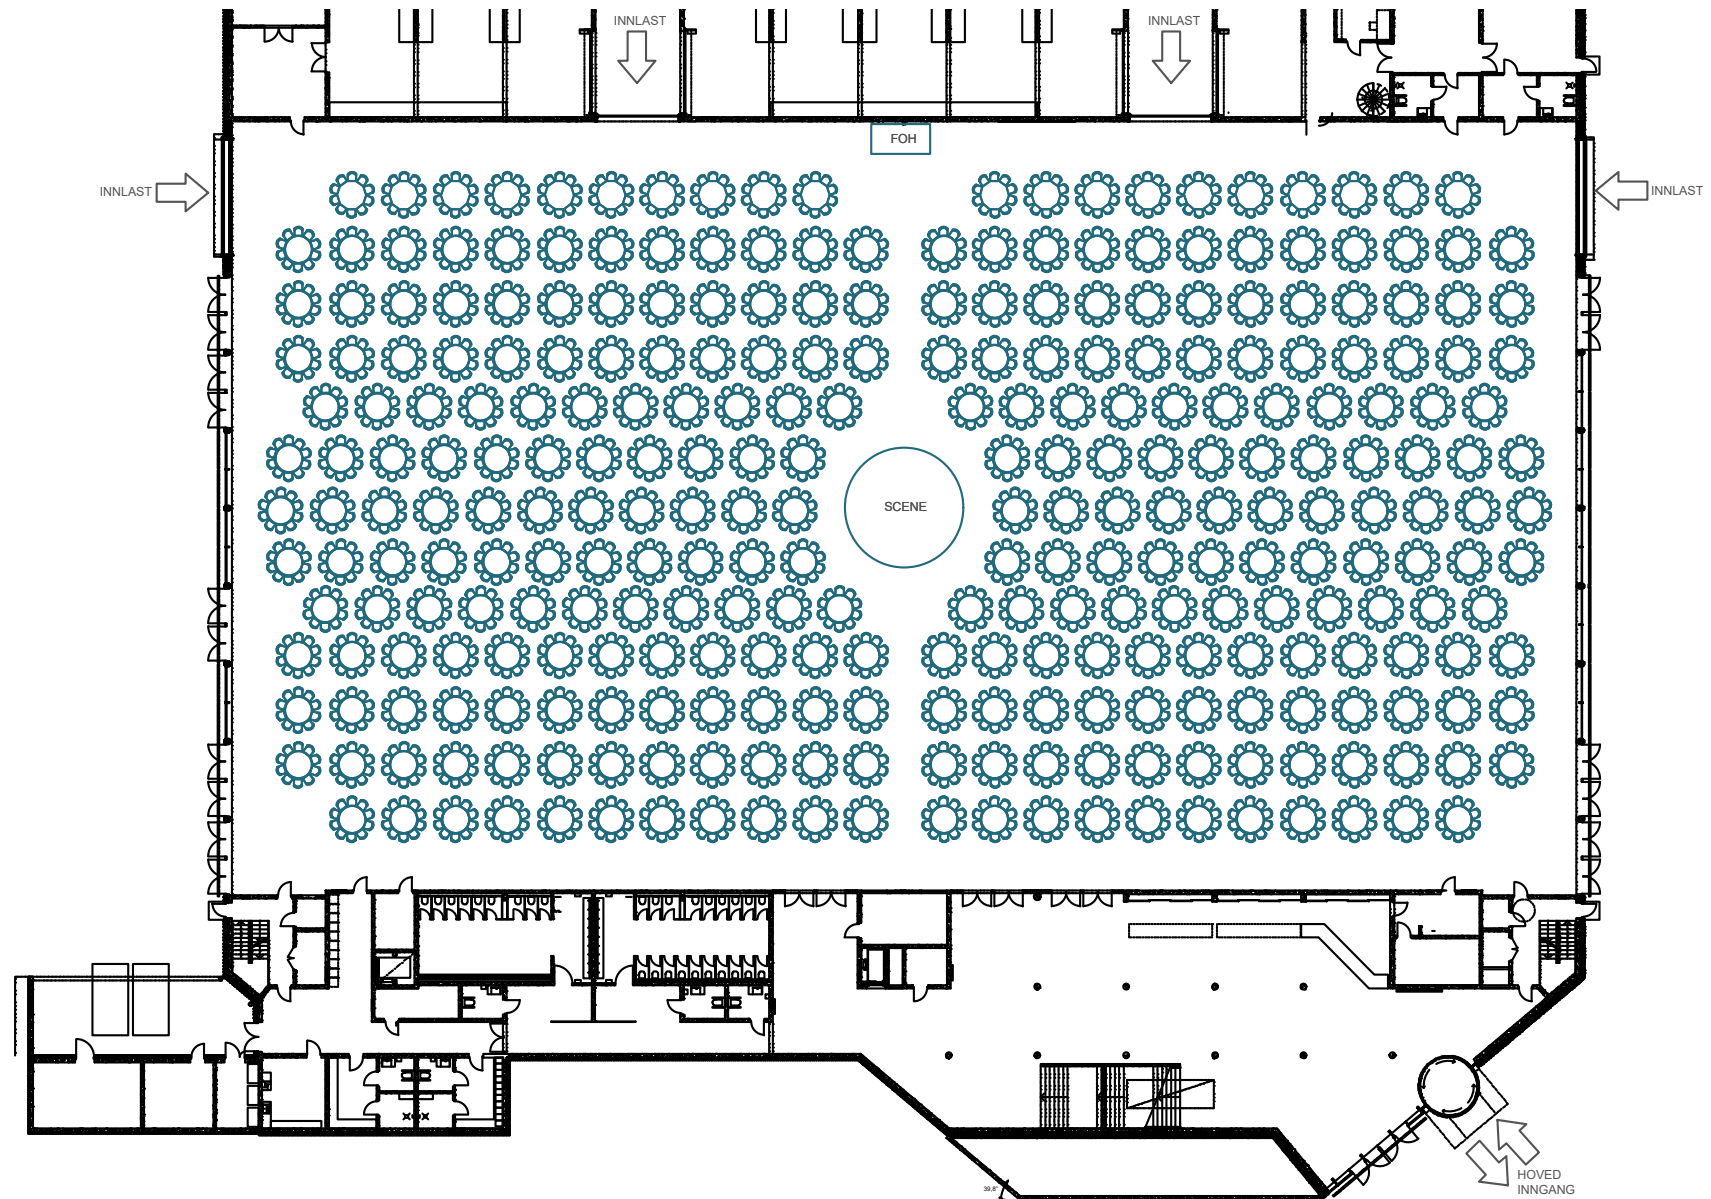

# EXTRA LARGE MEETING ROOMS

Forum Expo, Stavanger Forum

Area: 4682 m<sup>2</sup>

Capacity: 1340 pax

Set up: Round tables

# EXTRA LARGE MEETING ROOMS

Forum Expo, Stavanger Forum

**Area:** 4682 m<sup>2</sup>

**Capacity:** 404 pax

**Set up:** Round tables - Corona

# EXTRA LARGE MEETING ROOMS

Forum Expo, Stavanger Forum

Area: 4682 m<sup>2</sup>

Capacity: 2960 pax

Set up: Round tables - Corona