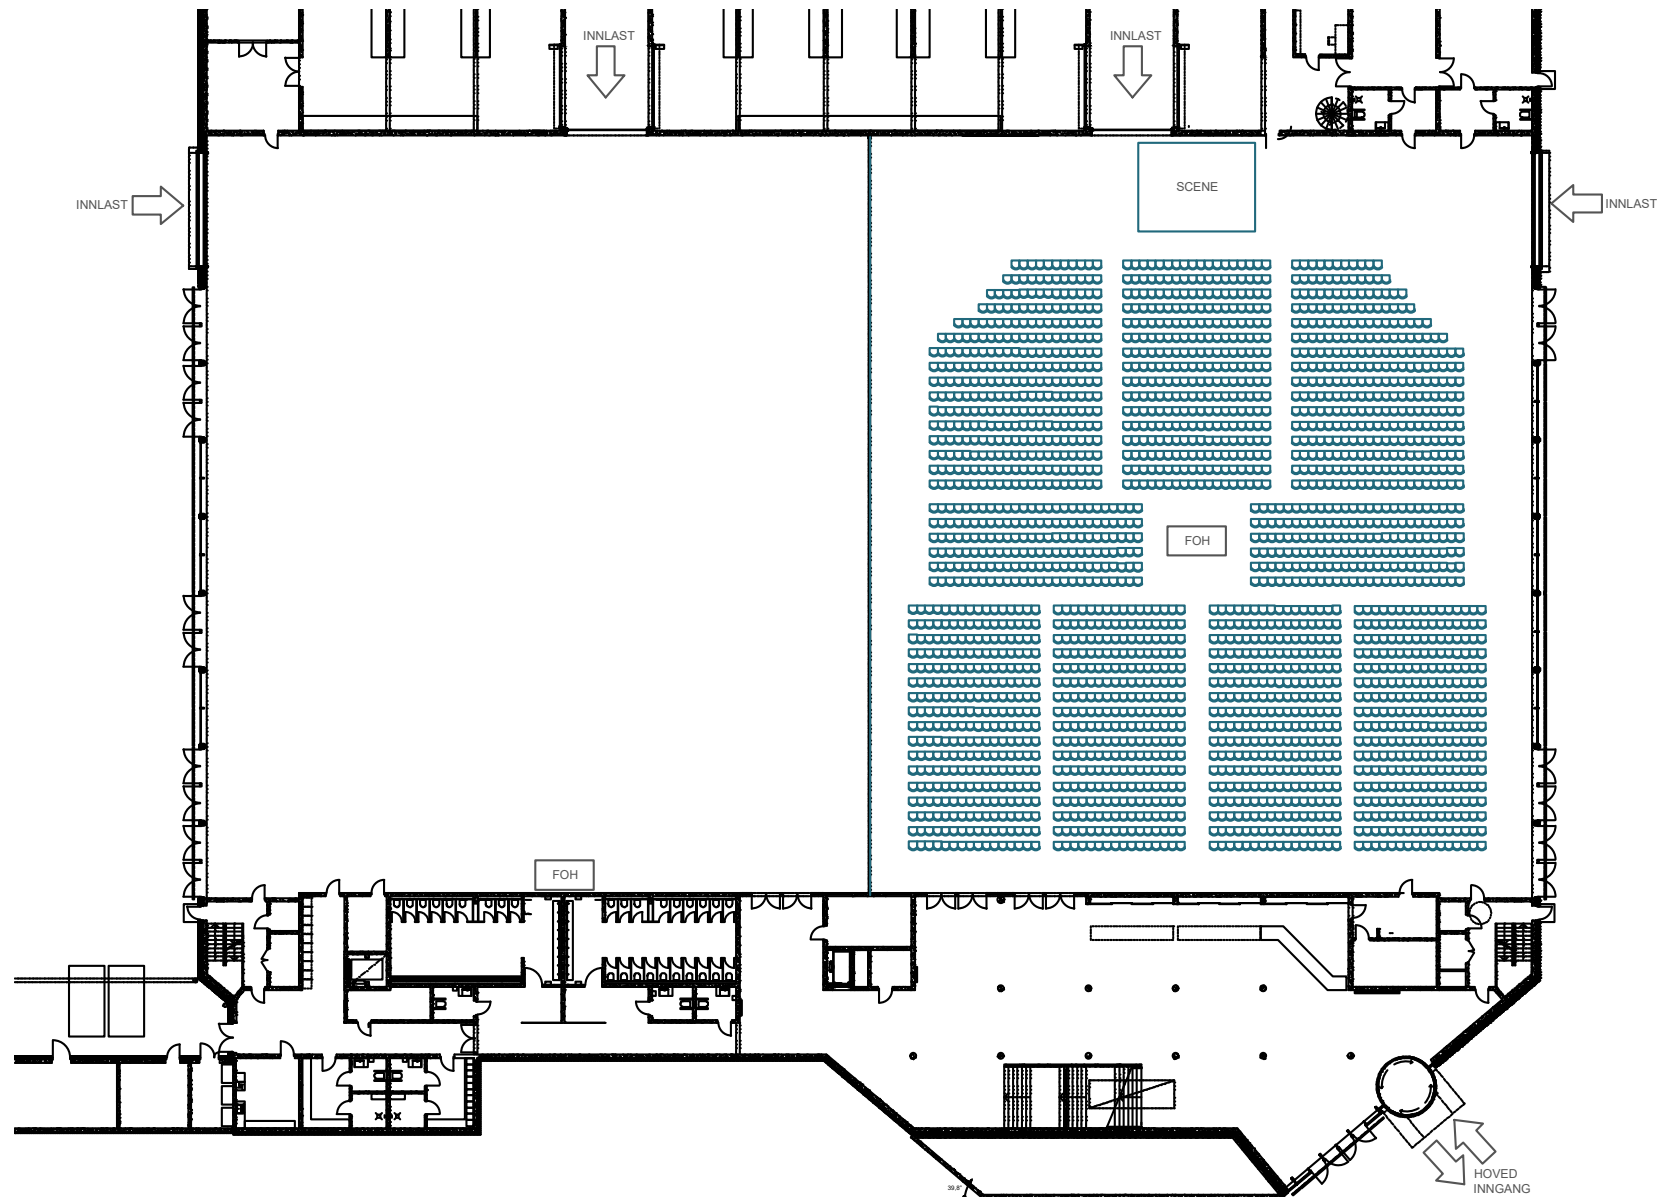

# EXTRA LARGE MEETING ROOMS

Forum Expo, Stavanger Forum

Area: 4682 m<sup>2</sup>

Capacity: 600 pax

Set up: Cinema - Corona

# EXTRA LARGE MEETING ROOMS

Forum Expo, Stavanger Forum

Area: 4682 m<sup>2</sup>

Capacity: 1740 pax

Set up: Rectangular tables

# EXTRA LARGE MEETING ROOMS

Forum Expo, Stavanger Forum

Area: 4682 m<sup>2</sup>

Capacity: 444 pax

Set up: Rectangular tables - Corona

# EXTRA LARGE MEETING ROOMS

Forum Expo, Stavanger Forum

Area: 4682 m<sup>2</sup>

Capacity: 2960 pax

Set up: Round tables - Corona