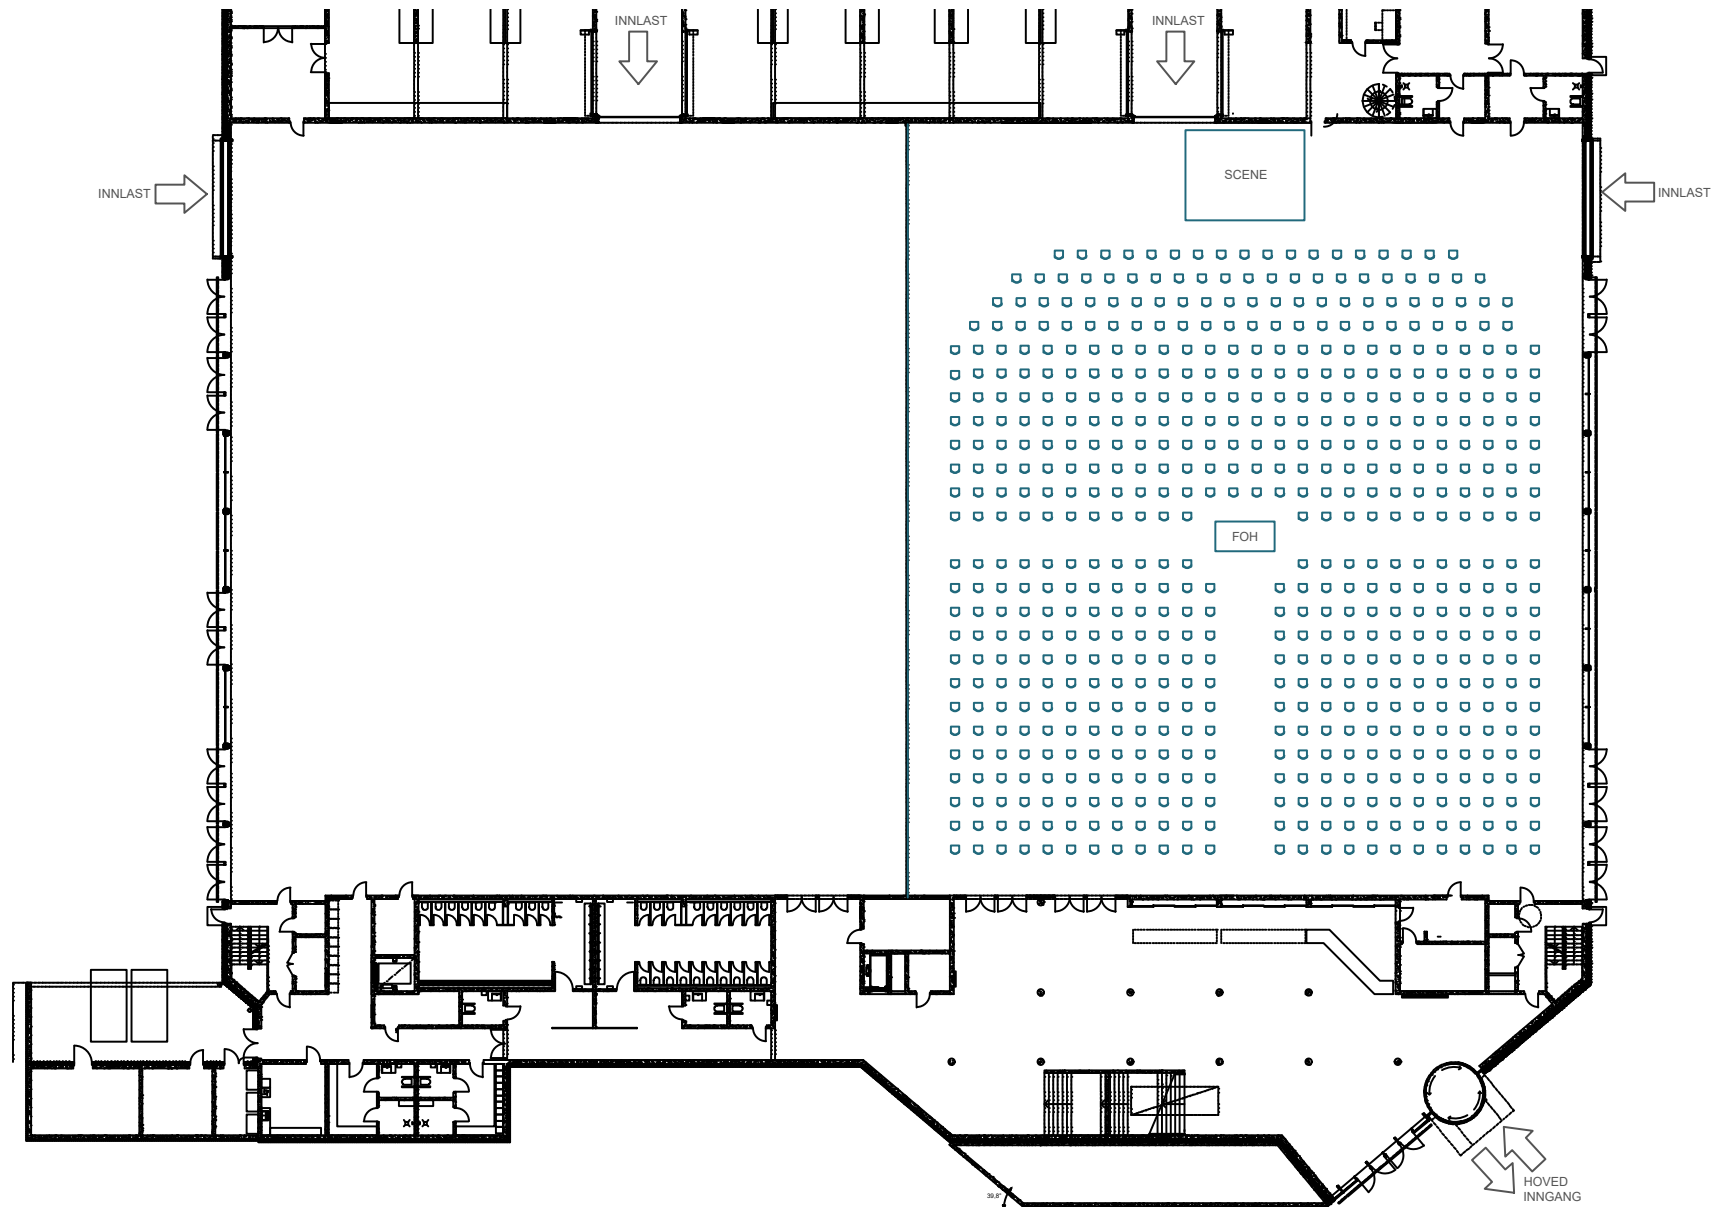

# EXTRA LARGE MEETING ROOMS

Forum Expo, Stavanger Forum

Area: 4682 m<sup>2</sup>

Capacity: 1740 pax

Set up: Cinema

# EXTRA LARGE MEETING ROOMS

Forum Expo, Stavanger Forum

Area: 4682 m<sup>2</sup>

Capacity: 600 pax

Set up: Cinema - Corona

# EXTRA LARGE MEETING ROOMS

Forum Expo, Stavanger Forum

Area: 4682 m<sup>2</sup>

Capacity: 1740 pax

Set up: Rectangular tables

# EXTRA LARGE MEETING ROOMS

Forum Expo, Stavanger Forum

Area: 4682 m<sup>2</sup>

Capacity: 444 pax

Set up: Rectangular tables - Corona