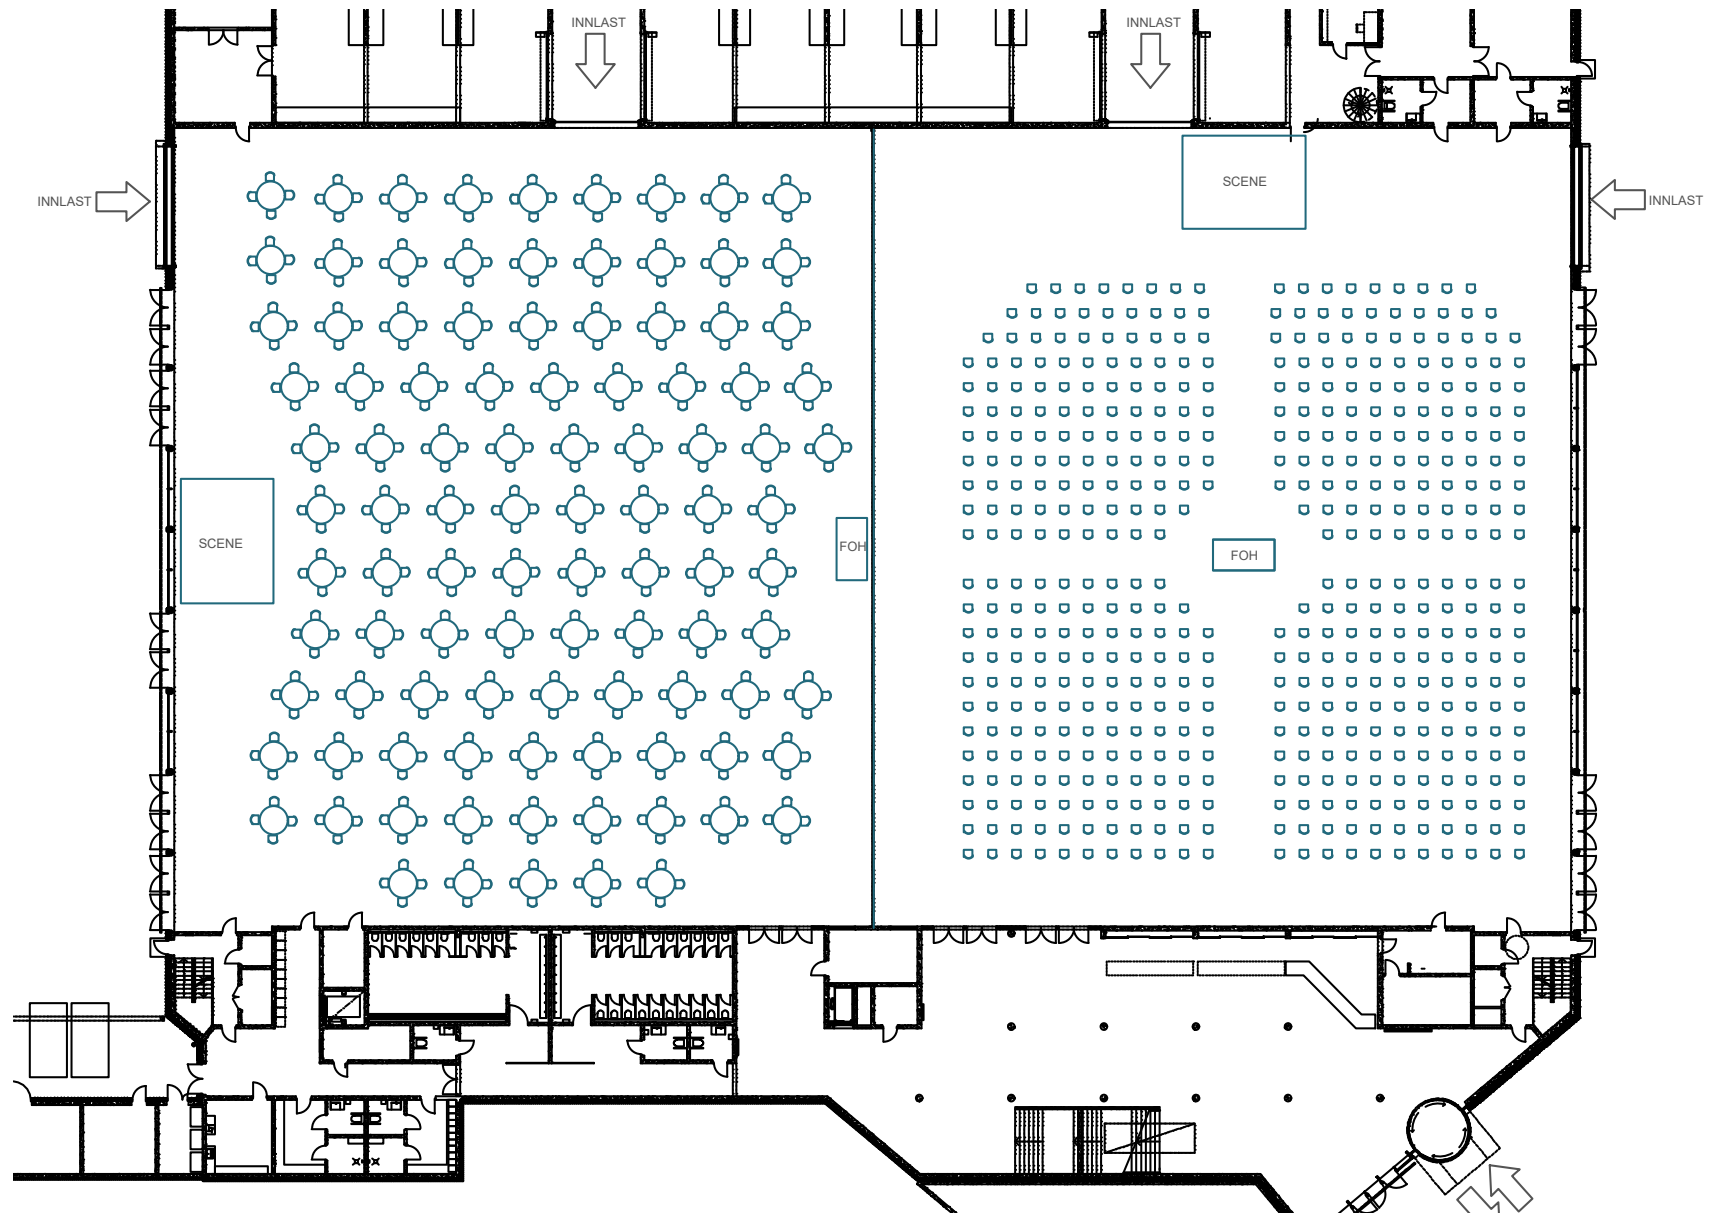

# EXTRA LARGE MEETING ROOMS

Forum Expo, Stavanger Forum

Area: 4682 m<sup>2</sup>

Capacity: 444 pax

Set up: Rectangular tables - Corona

# EXTRA LARGE MEETING ROOMS

Forum Expo, Stavanger Forum

Area: 4682 m<sup>2</sup>

Capacity: 1340 pax

Set up: Round tables

# EXTRA LARGE MEETING ROOMS

Forum Expo, Stavanger Forum

**Area:** 4682 m<sup>2</sup>

**Capacity:** 404 pax

**Set up:** Round tables - Corona

# EXTRA LARGE MEETING ROOMS

Forum Expo, Stavanger Forum

Area: 4682 m<sup>2</sup>

Capacity: 2960 pax

Set up: Round tables - Corona