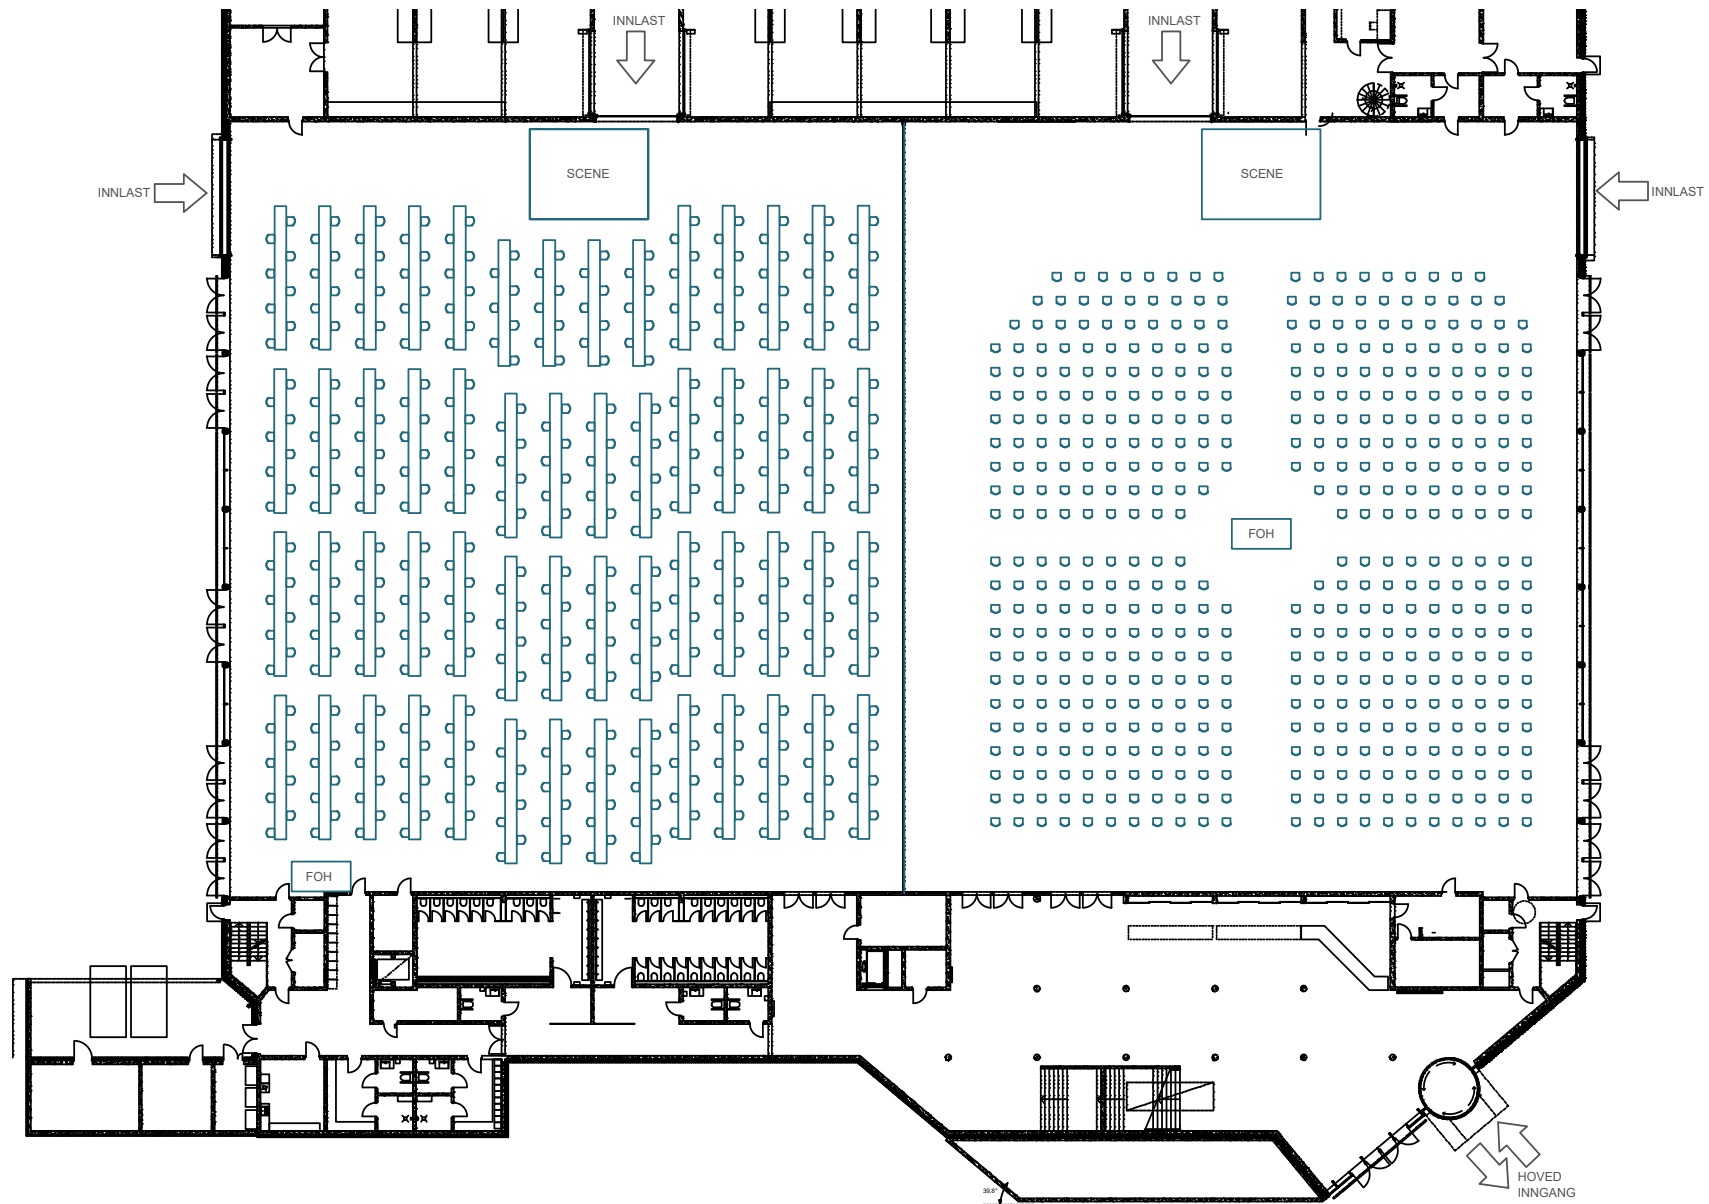

# EXTRA LARGE MEETING ROOMS

Forum Expo, Stavanger Forum

Area: 4682 m<sup>2</sup>

Capacity: 1740 pax

Set up: Rectangular tables

# EXTRA LARGE MEETING ROOMS

Forum Expo, Stavanger Forum

Area: 4682 m<sup>2</sup>

Capacity: 444 pax

Set up: Rectangular tables - Corona

# EXTRA LARGE MEETING ROOMS

Forum Expo, Stavanger Forum

Area: 4682 m<sup>2</sup>

Capacity: 1340 pax

Set up: Round tables

# EXTRA LARGE MEETING ROOMS

Forum Expo, Stavanger Forum

Area: 4682 m<sup>2</sup>

Capacity: 2960 pax

Set up: Round tables - Corona