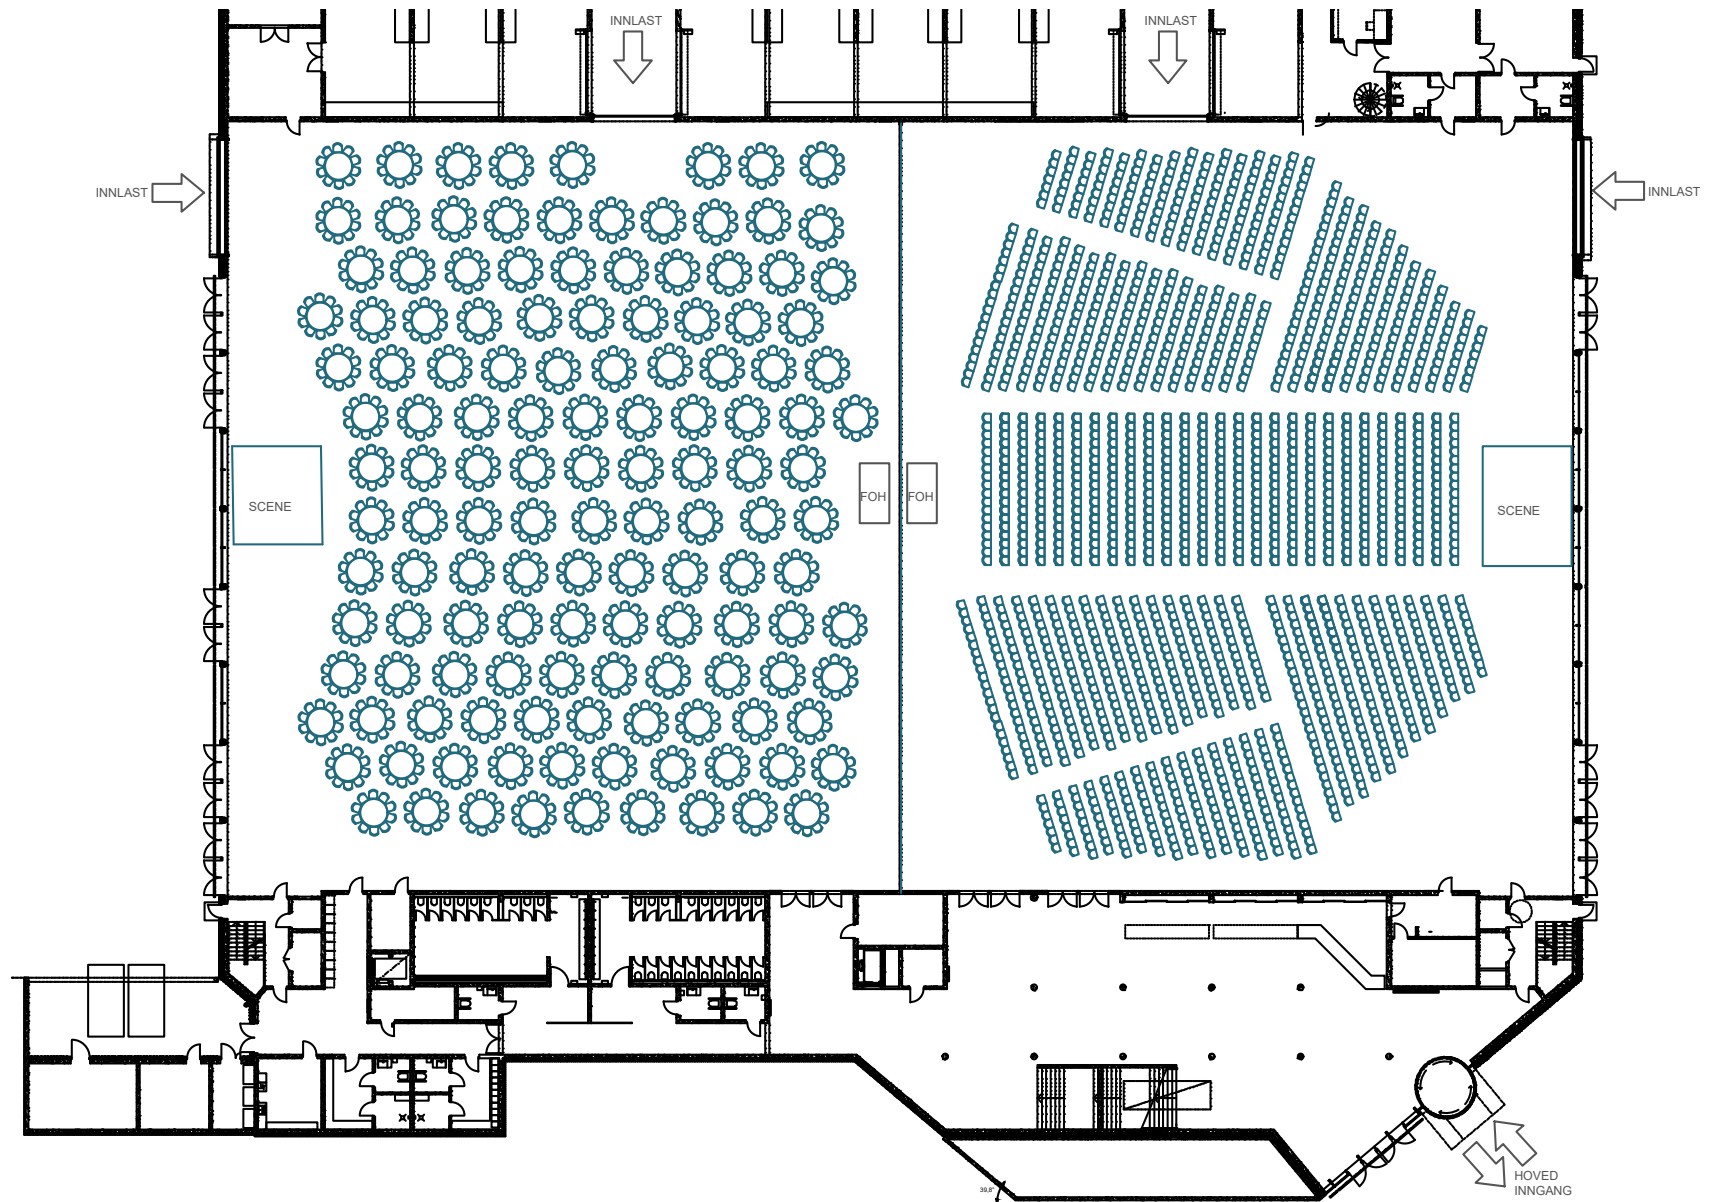

# EXTRA LARGE MEETING ROOMS

Forum Expo, Stavanger Forum

Area: 4682 m<sup>2</sup>

Capacity: 444 pax

Set up: Rectangular tables - Corona

# EXTRA LARGE MEETING ROOMS

Forum Expo, Stavanger Forum

Area: 4682 m<sup>2</sup>

Capacity: 1340 pax

Set up: Round tables

# EXTRA LARGE MEETING ROOMS

Forum Expo, Stavanger Forum

**Area:** 4682 m<sup>2</sup>

**Capacity:** 404 pax

**Set up:** Round tables - Corona

# EXTRA LARGE MEETING ROOMS

Forum Expo, Stavanger Forum

Area: 4682 m<sup>2</sup>

Capacity: 2960 pax

Set up: Round tables - Corona