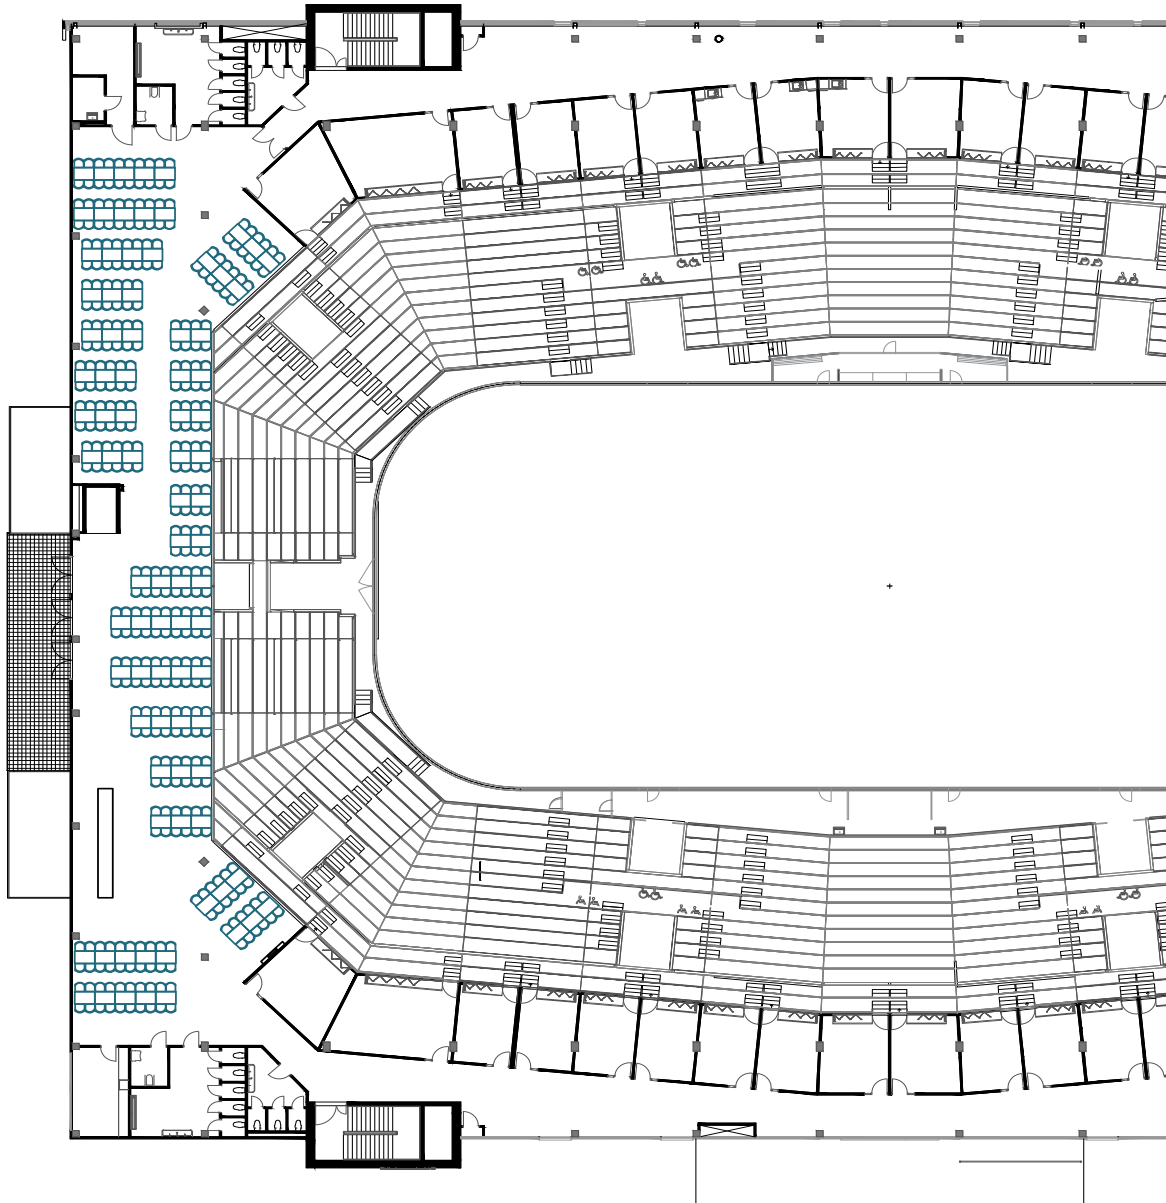

EXTRA LARGE MEETING ROOMS

DNB Arena, Telia Lounge

Area: 557 m²

Capacity: 288 pax

Set up: Rectangular tables

EXTRA LARGE MEETING ROOMS

DNB Arena, Telia Lounge

Area: 557 m²

Capacity: 70 pax

Set up: Rectangular tables - Corona

EXTRA LARGE MEETING ROOMS

DNB Arena, Telia Lounge

Area: 557 m²

Capacity: 270 pax

Set up: Round tables

EXTRA LARGE MEETING ROOMS

DNB Arena, Telia Lounge

Area: 557 m²

Capacity: 80 pax

Set up: Round tables - Corona

DNB ARENA, TELIA LOUNGE

Technical specifications

		Comments	
Network	N/A WLAN (N/A LAN)		For full technical specification, contact Johnny Olsen at johnny@oilers.no
Projector	None		
Back stage accommodation	None		
House lightning	None		
House sound / PA equipment	None		
Truss / ceiling hight	No included truss. N/A meter ceiling height included truss. 10,5 meters (to media cube), 17 meters to ceiling rafters		
Stage	None		
Drapes	None		