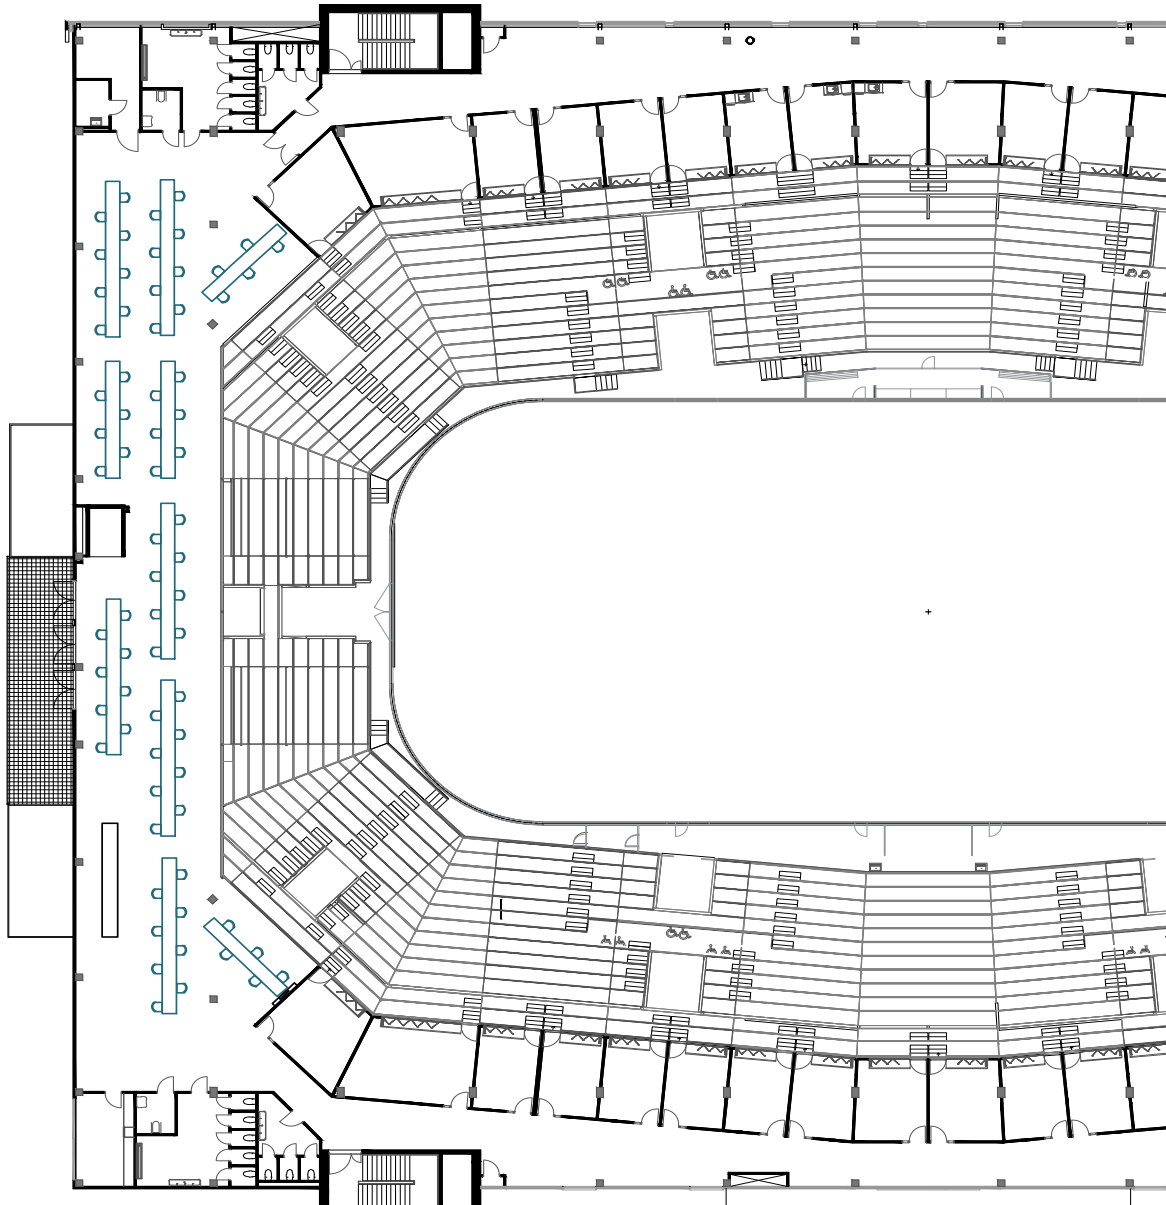

EXTRA LARGE MEETING ROOMS

DNB Arena, Telia Lounge

Area: 557 m²

Capacity: 288 pax

Set up: Rectangular tables

EXTRA LARGE MEETING ROOMS

DNB Arena, Telia Lounge

Area: 557 m²

Capacity: 70 pax

Set up: Rectangular tables - Corona

EXTRA LARGE MEETING ROOMS

DNB Arena, Telia Lounge

Area: 557 m²

Capacity: 270 pax

Set up: Round tables

EXTRA LARGE MEETING ROOMS

DNB Arena, Telia Lounge

Area: 557 m²

Capacity: 80 pax

Set up: Round tables - Corona

DNB ARENA, TELIA LOUNGE

Technical specifications

		Comments	
Network	N/A WLAN (N/A LAN)		For full technical specification, contact Johnny Olsen at johnny@oilers.no
Projector	None		
Back stage accommodation	None		
House lightning	None		
House sound / PA equipment	None		
Truss / ceiling hight	No included truss. N/A meter ceiling height included truss. 10,5 meters (to media cube), 17 meters to ceiling rafters		
Stage	None		
Drapes	None		