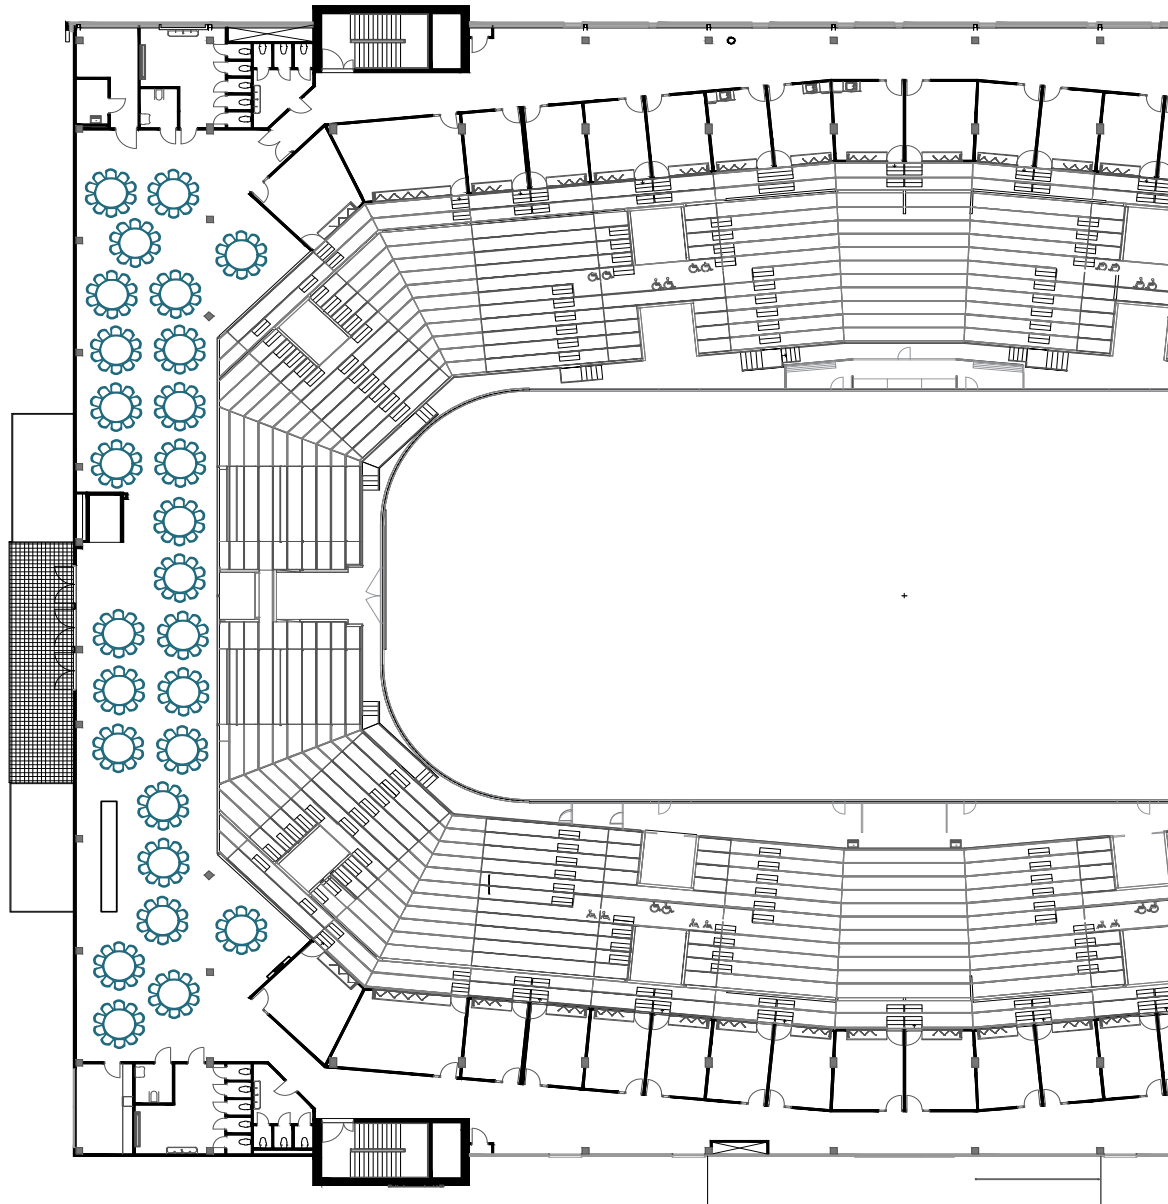

EXTRA LARGE MEETING ROOMS

DNB Arena, Telia Lounge

Area: 557 m²

Capacity: 288 pax

Set up: Rectangular tables

EXTRA LARGE MEETING ROOMS

DNB Arena, Telia Lounge

Area: 557 m²

Capacity: 70 pax

Set up: Rectangular tables - Corona

EXTRA LARGE MEETING ROOMS

DNB Arena, Telia Lounge

Area: 557 m²

Capacity: 270 pax

Set up: Round tables

EXTRA LARGE MEETING ROOMS

DNB Arena, Telia Lounge

Area: 557 m²

Capacity: 80 pax

Set up: Round tables - Corona

DNB ARENA, TELIA LOUNGE

Technical specifications

		Comments	
Network	N/A WLAN (N/A LAN)		For full technical specification, contact Johnny Olsen at johnny@oilers.no
Projector	None		
Back stage accommodation	None		
House lightning	None		
House sound / PA equipment	None		
Truss / ceiling hight	No included truss. N/A meter ceiling height included truss. 10,5 meters (to media cube), 17 meters to ceiling rafters		
Stage	None		
Drapes	None		