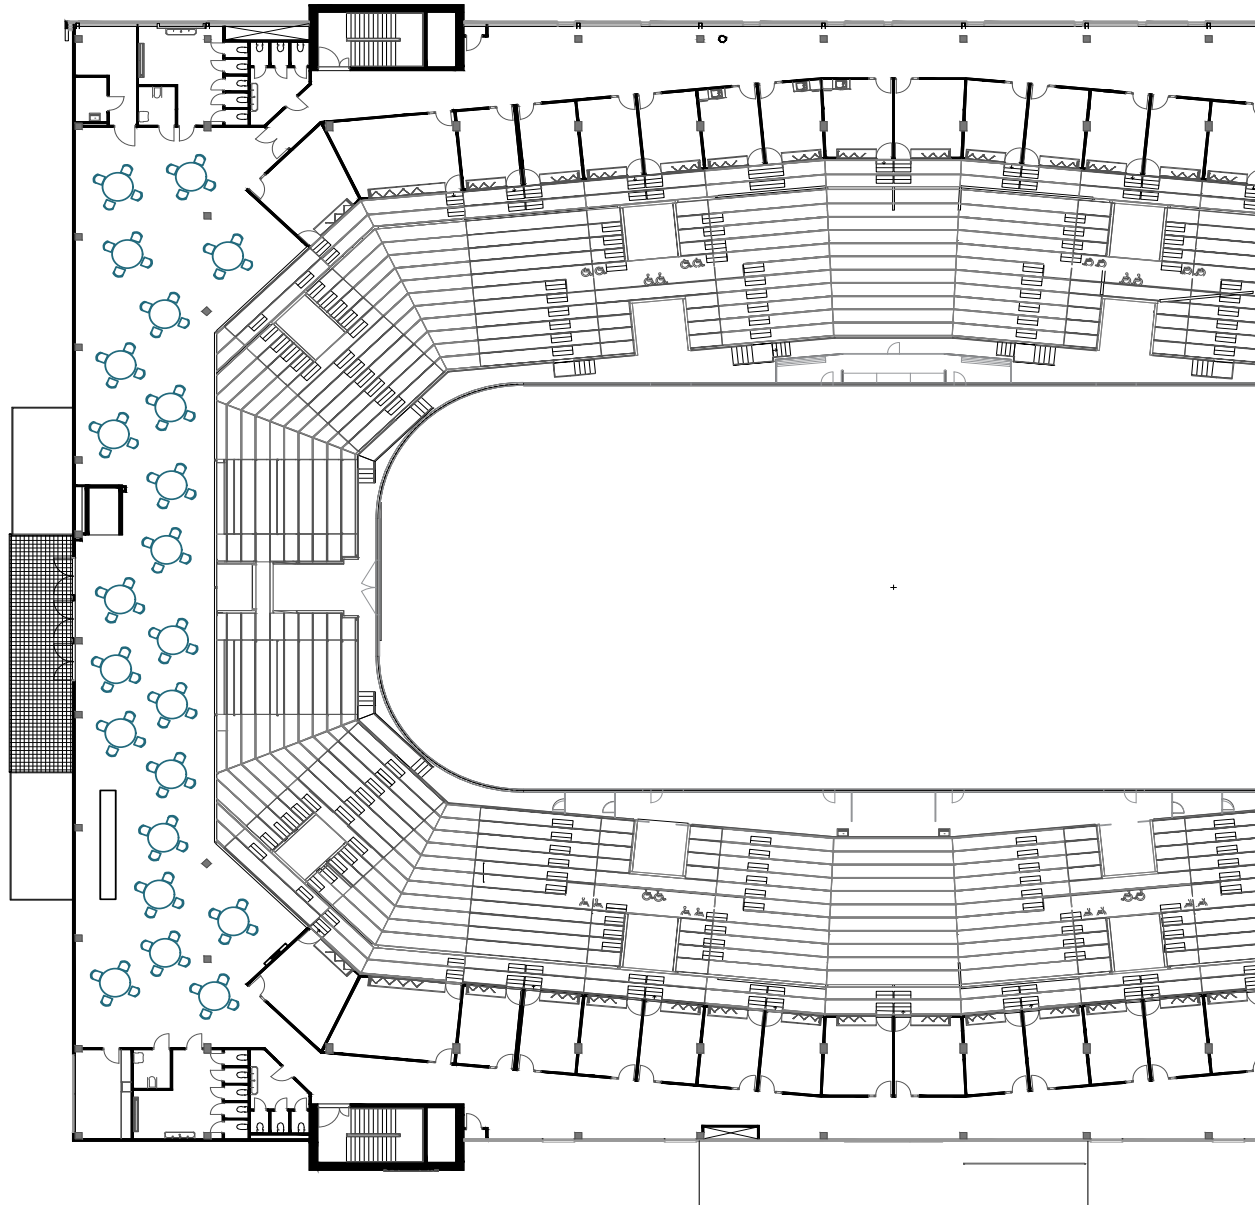

EXTRA LARGE MEETING ROOMS

DNB Arena, Telia Lounge

Area: 557 m²

Capacity: 288 pax

Set up: Rectangular tables

EXTRA LARGE MEETING ROOMS

DNB Arena, Telia Lounge

Area: 557 m²

Capacity: 70 pax

Set up: Rectangular tables - Corona

EXTRA LARGE MEETING ROOMS

DNB Arena, Telia Lounge

Area: 557 m²

Capacity: 270 pax

Set up: Round tables

EXTRA LARGE MEETING ROOMS

DNB Arena, Telia Lounge

Area: 557 m²

Capacity: 80 pax

Set up: Round tables - Corona

DNB ARENA, TELIA LOUNGE

Technical specifications

		Comments	
Network	N/A WLAN (N/A LAN)		For full technical specification, contact Johnny Olsen at johnny@oilers.no
Projector	None		
Back stage accommodation	None		
House lightning	None		
House sound / PA equipment	None		
Truss / ceiling hight	No included truss. N/A meter ceiling height included truss. 10,5 meters (to media cube), 17 meters to ceiling rafters		
Stage	None		
Drapes	None		